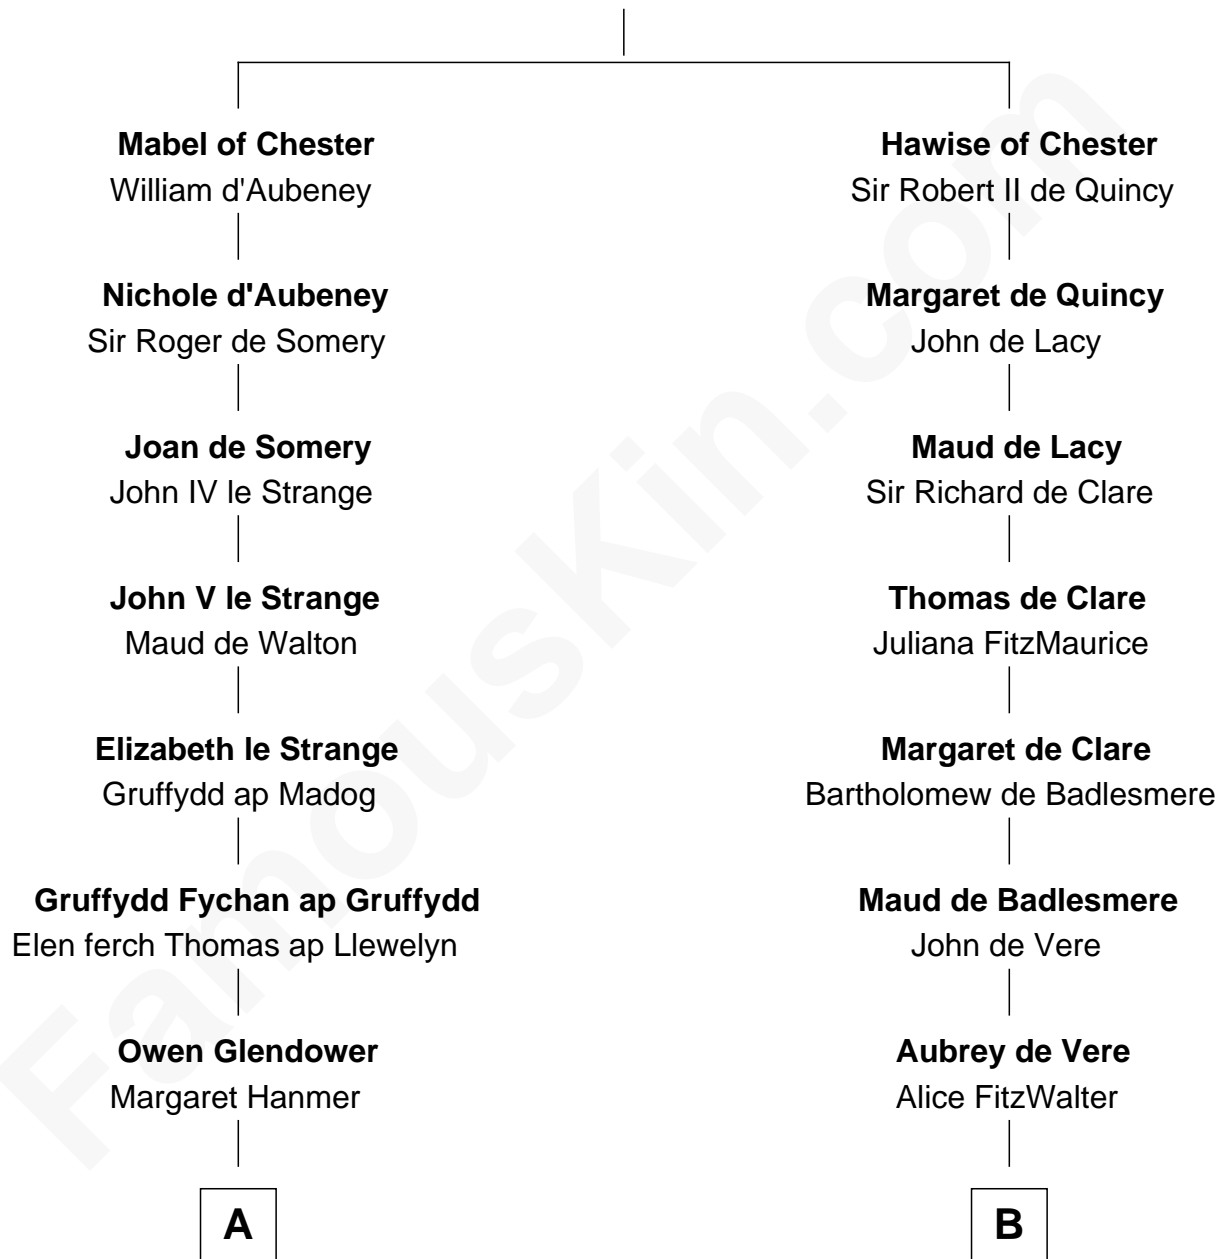

FamousKin.com

Relationship Chart of

Lytton Strachey

Author and Co-Founder of Bloomsbury Group

19th cousin 2 times removed of

Samuel Howard

Boston Tea Party Participant

Bertrade de Montfort

Hugh de Kevelioc

C

Henry Strachey

Helen Clerk

Sir Henry Strachey

Jane Kelsall

Edward Strachey

Julia Woodburn Kirkpatrick

Ebenezer Howard

Samuel Howard

Boston Tea Party Participant

FamousKin.com