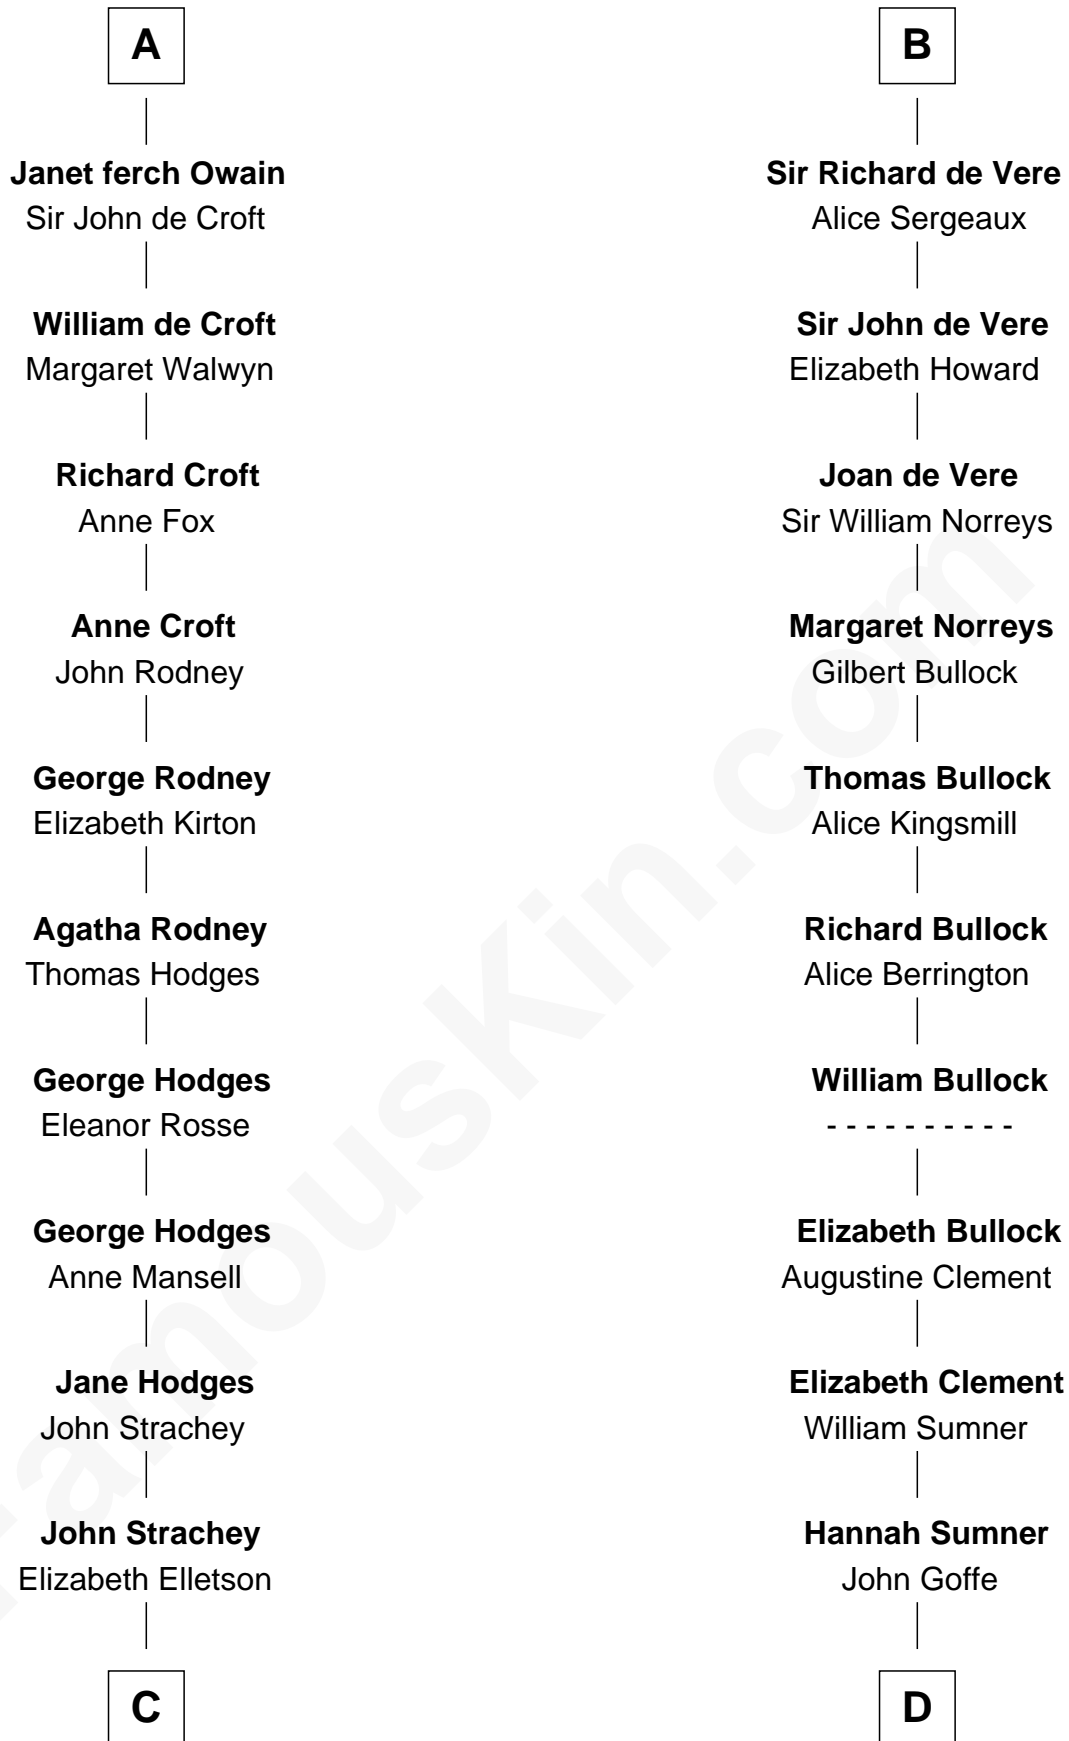

FamousKin.com

Relationship Chart of

Lytton Strachey

Author and Co-Founder of Bloomsbury Group

19th cousin 2 times removed of

Samuel Howard

Boston Tea Party Participant

Bertrade de Montfort

Hugh de Kevelioc

C

Henry Strachey

Helen Clerk

Sir Henry Strachey

Jane Kelsall

Edward Strachey

Julia Woodburn Kirkpatrick