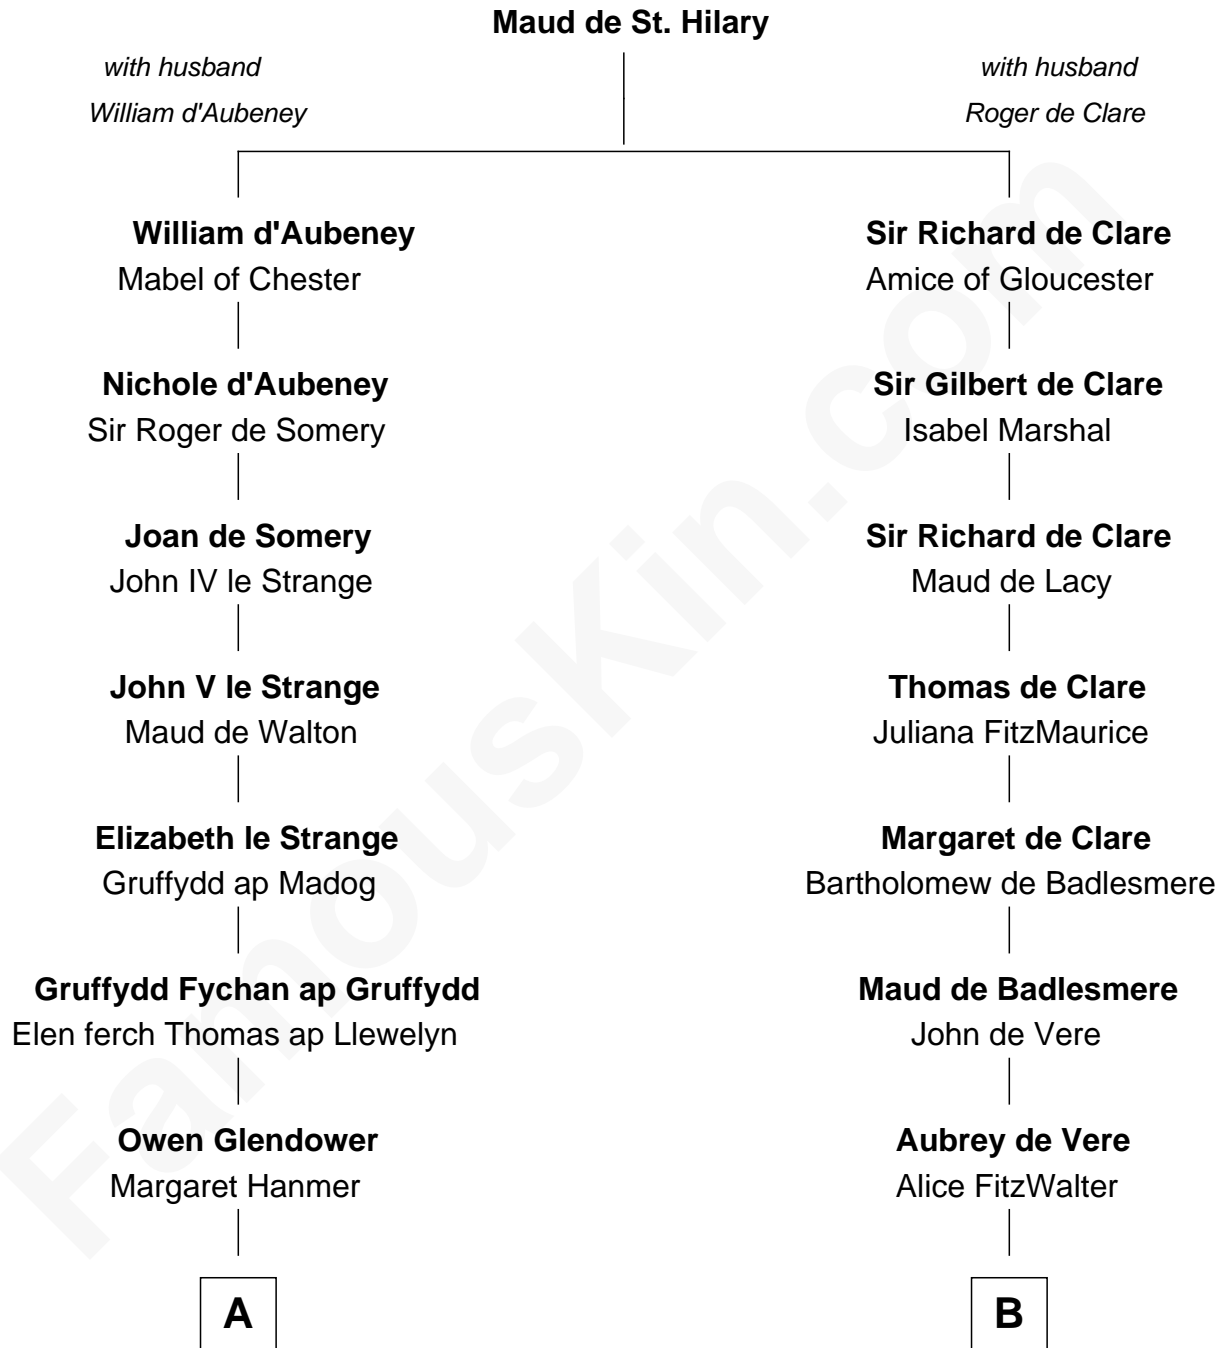

FamousKin.com

Relationship Chart of

Lytton Strachey

Author and Co-Founder of Bloomsbury Group

19th cousin 2 times removed of

Samuel Howard

Boston Tea Party Participant

C

Henry Strachey

Helen Clerk

Sir Henry Strachey

Jane Kelsall

Edward Strachey

Julia Woodburn Kirkpatrick

Sir Richard Strachey

Jane Maria Grant

Boston Tea Party Participant

FamousKin.com