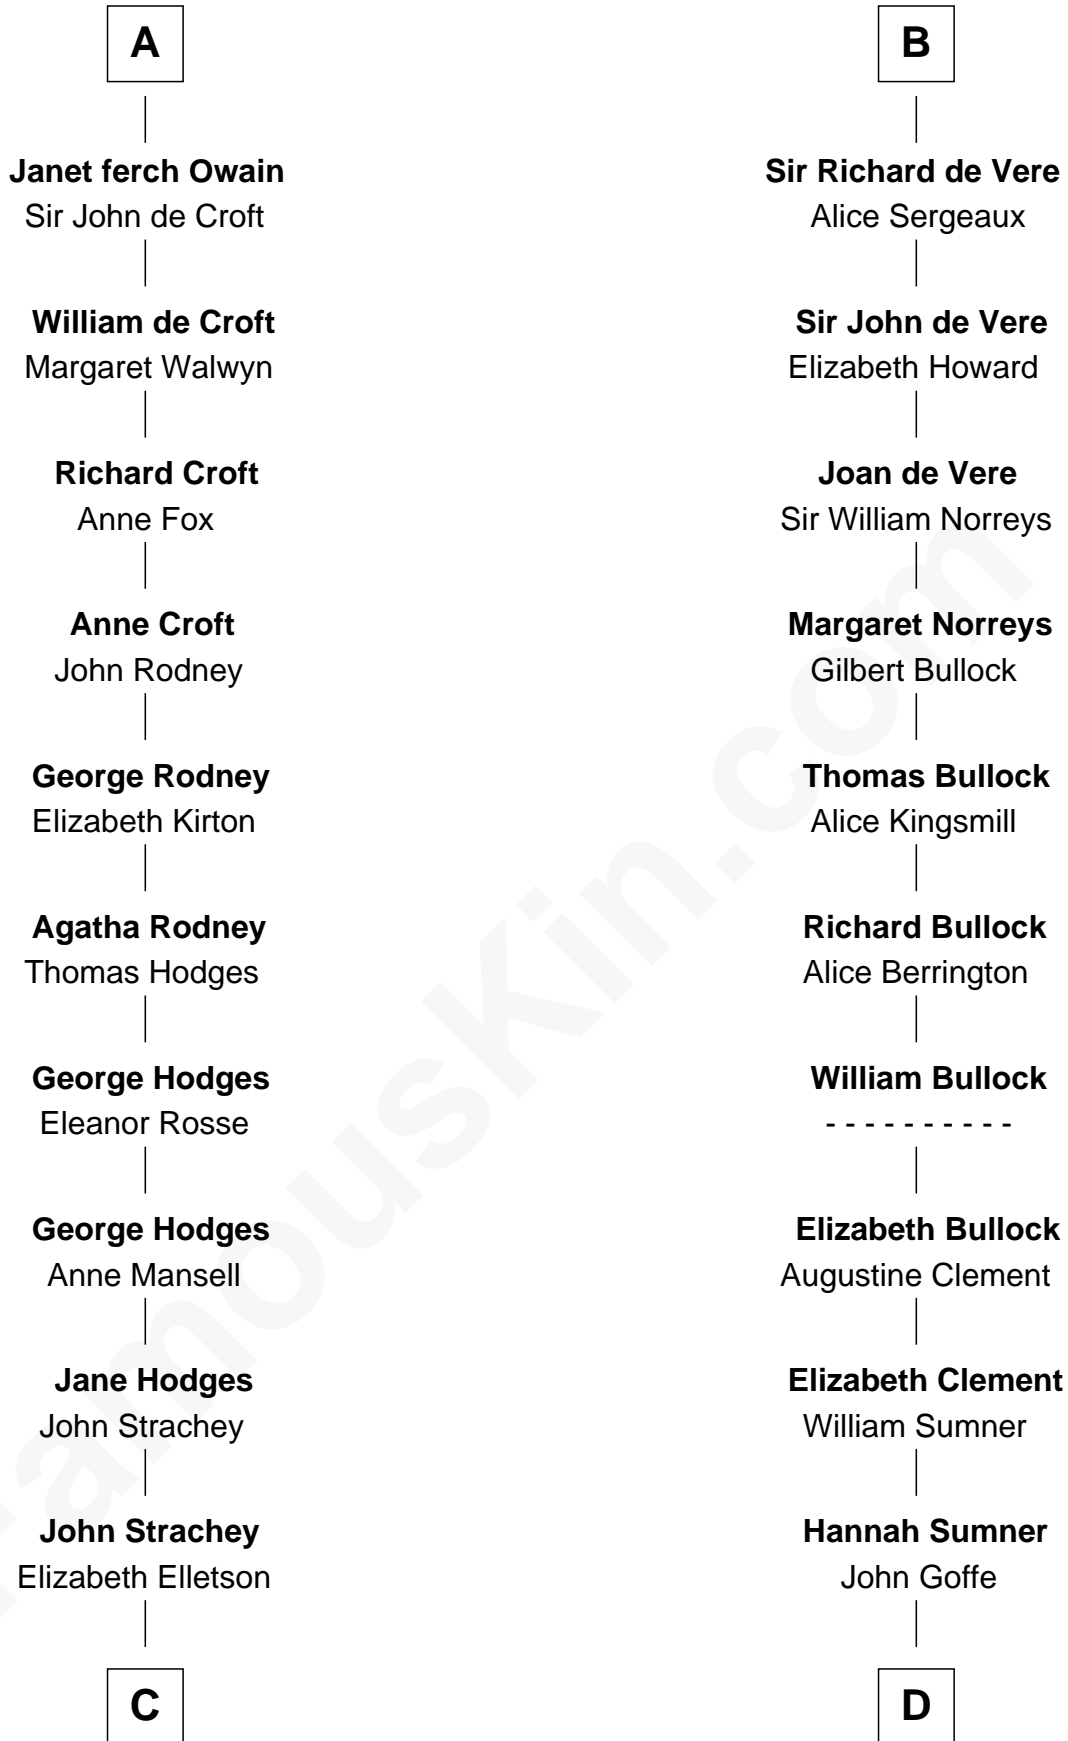

FamousKin.com

Relationship Chart of

Lytton Strachey

Author and Co-Founder of Bloomsbury Group

19th cousin 2 times removed of

Samuel Howard

Boston Tea Party Participant

C

Henry Strachey

Helen Clerk

Sir Henry Strachey

Jane Kelsall

Edward Strachey

Julia Woodburn Kirkpatrick

Sir Richard Strachey

Jane Maria Grant

Boston Tea Party Participant

FamousKin.com