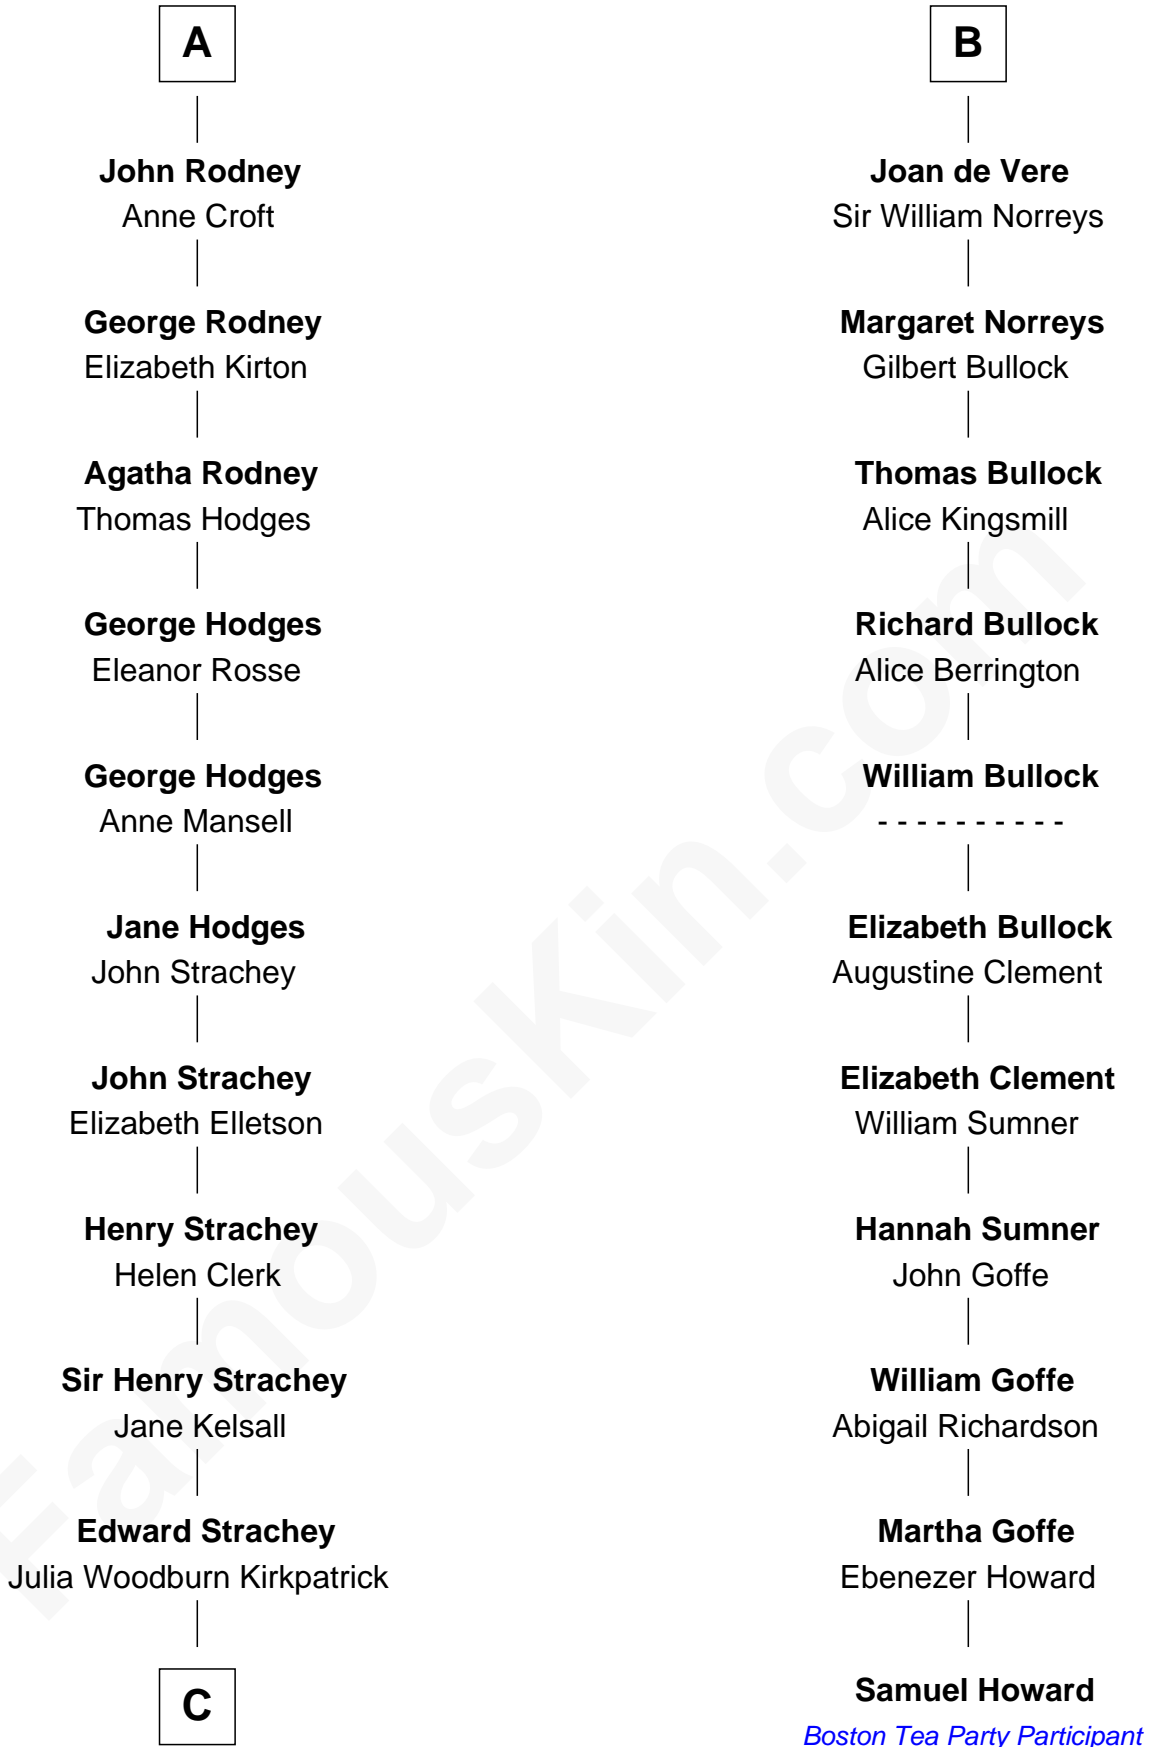

## Relationship Chart of

### Samuel Howard

Boston Tea Party Participant

**Sir Hugh le Despencer**

Aveline Basset

**C**

—  
**Sir Richard Strachey**

Jane Maria Grant

—  
**Lytton Strachey**