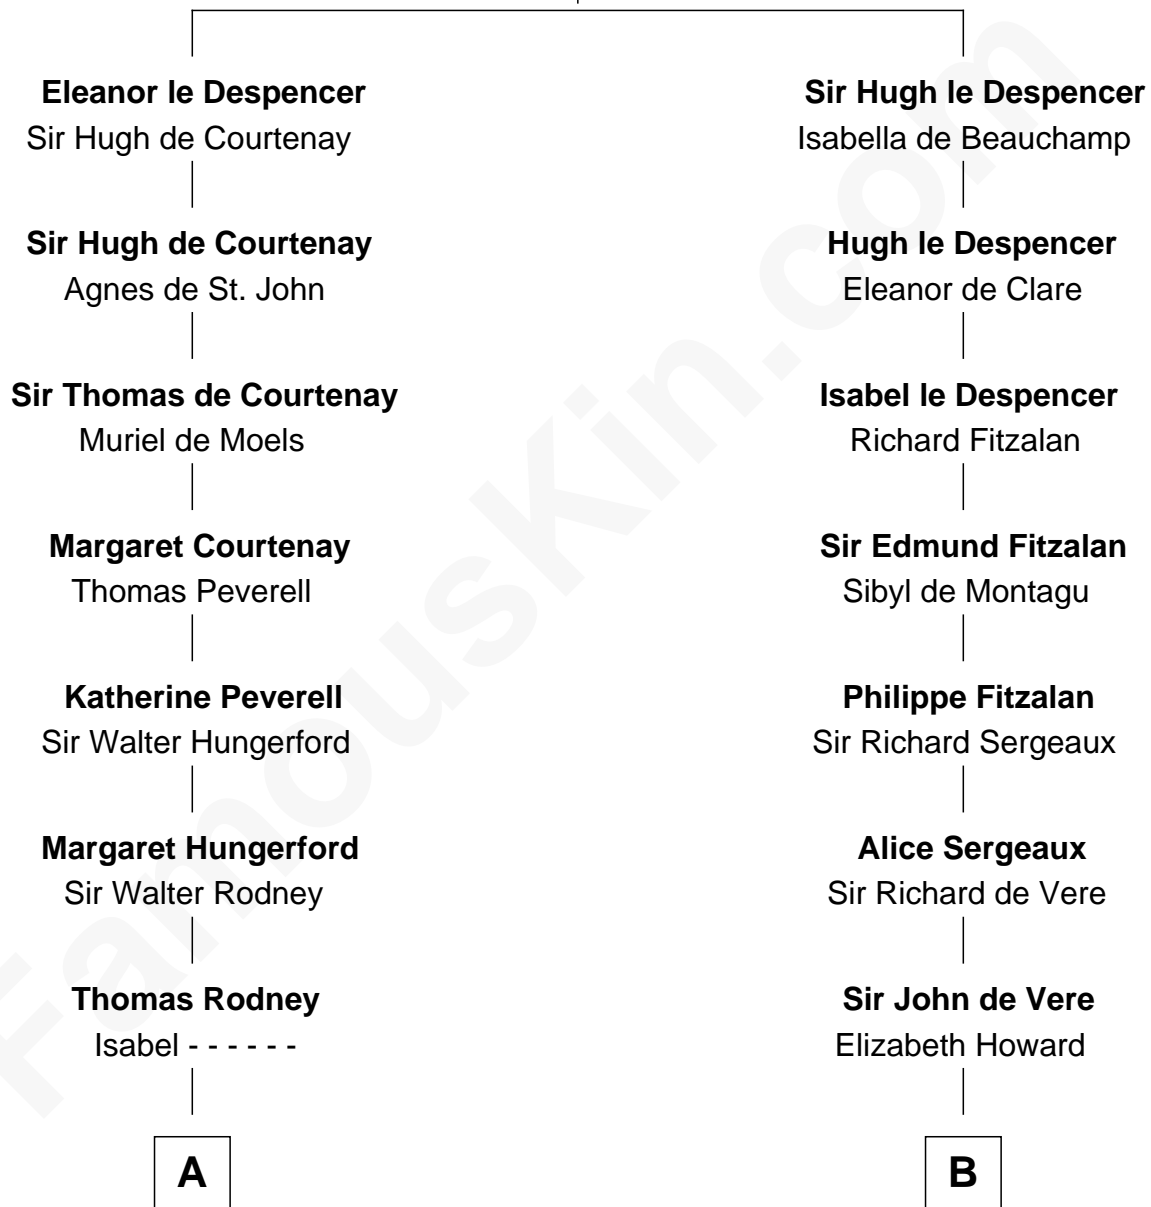

## Relationship Chart of

### Lytton Strachey

Author and Co-Founder of Bloomsbury Group

17th cousin 1 time removed of

### Samuel Howard

Boston Tea Party Participant

**Sir Hugh le Despencer**

Aveline Basset

**C**

—  
**Sir Richard Strachey**

Jane Maria Grant

—  
**Lytton Strachey**