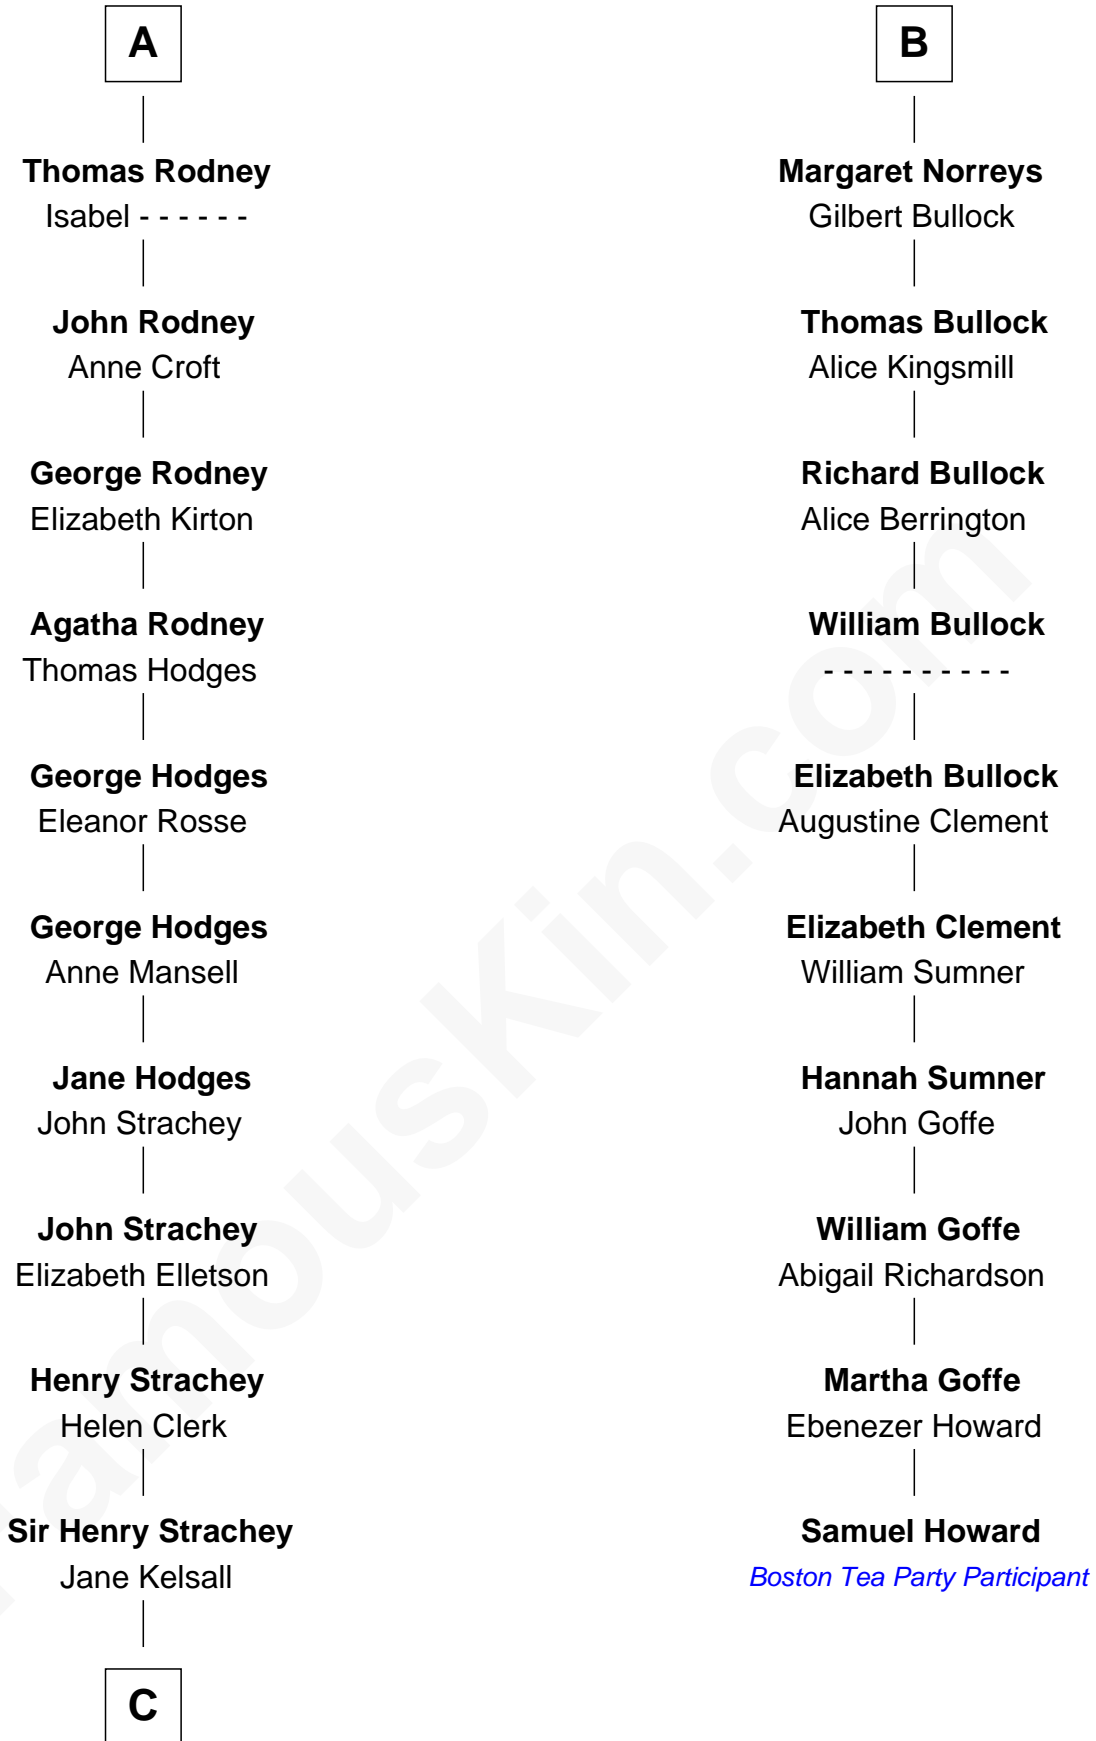

## Relationship Chart of

### Lytton Strachey

Author and Co-Founder of Bloomsbury Group

16th cousin 3 times removed of

**Samuel Howard**

Boston Tea Party Participant

**Hugh de Vere**  
Hawise de Quincy

**C**

—  
**Edward Strachey**  
Julia Woodburn Kirkpatrick