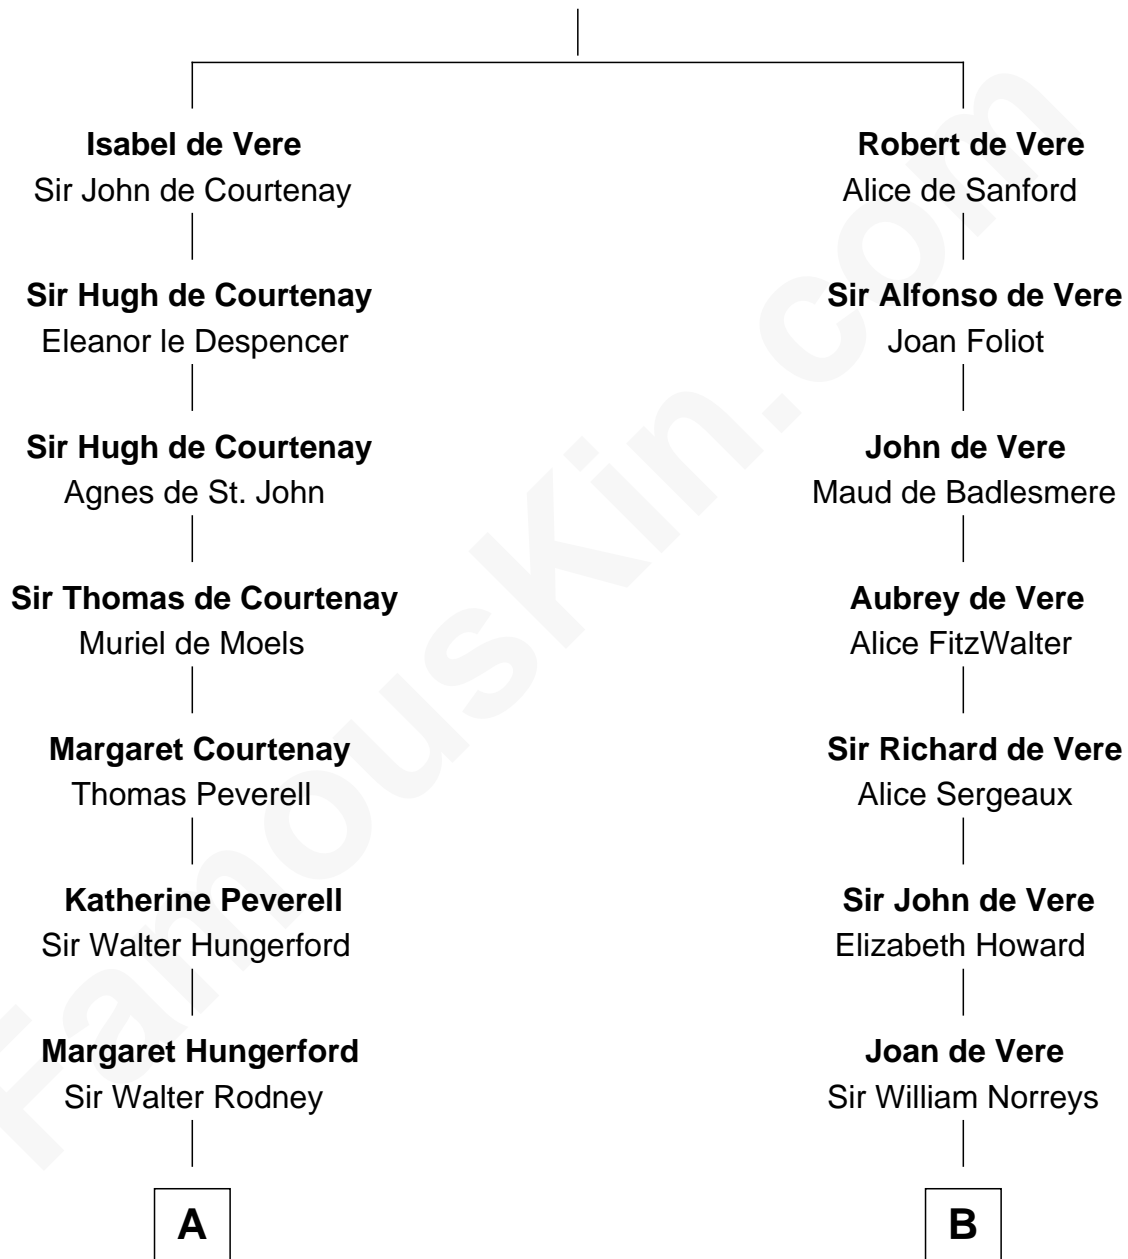

## Relationship Chart of

### Lytton Strachey

Author and Co-Founder of Bloomsbury Group

16th cousin 3 times removed of

**Samuel Howard**

Boston Tea Party Participant

**Hugh de Vere**  
Hawise de Quincy

**C**

—  
**Edward Strachey**  
Julia Woodburn Kirkpatrick