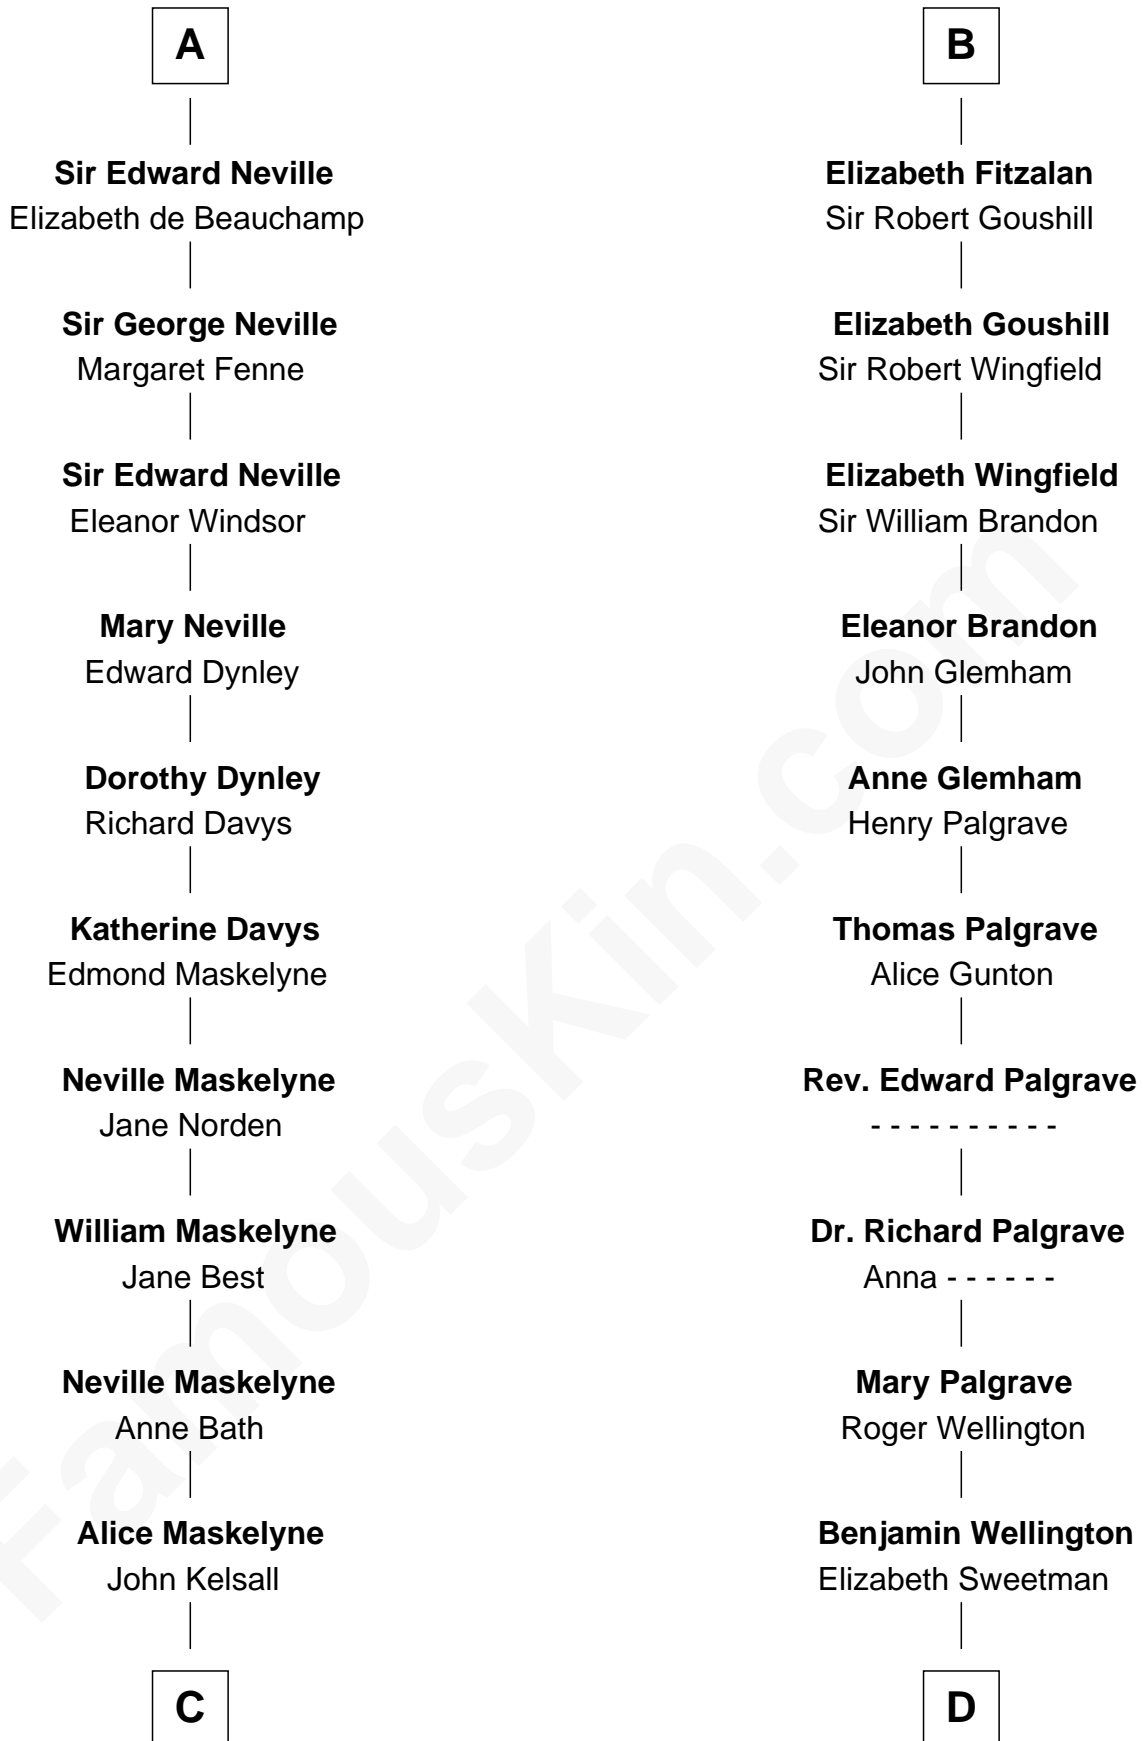

## Relationship Chart of Lytton Strachey

Author and Co-Founder of Bloomsbury Group

20th cousin of

**Eli Whitney**

Inventor of the Cotton Gin

**Roger le Bigod**

Ida de Tony

**C**

**Jane Kelsall**  
Sir Henry Strachey

**Edward Strachey**  
Julia Woodburn Kirkpatrick

**Sir Richard Strachey**  
Jane Maria Grant

**Lytton Strachey**  
*British Author*

**D**

**Elizabeth Wellington**  
John Fay