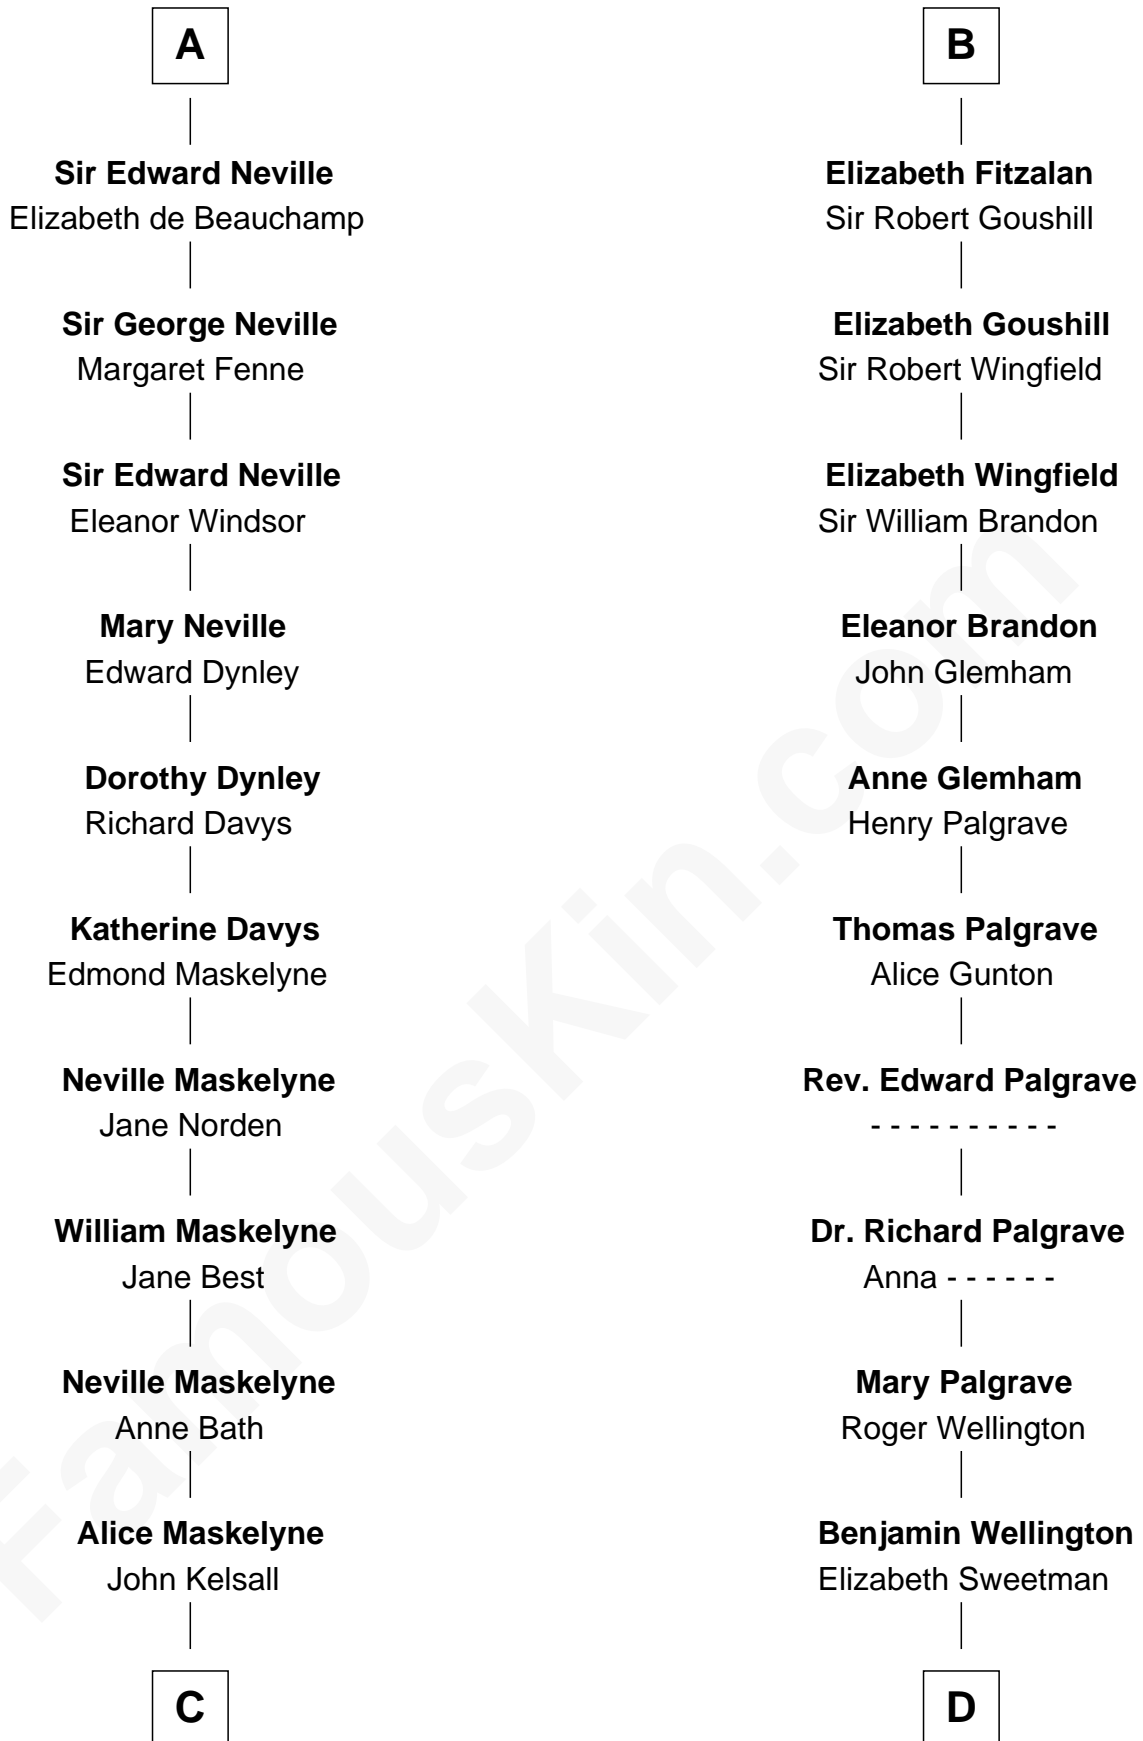

FamousKin.com

Relationship Chart of

Lytton Strachey

Author and Co-Founder of Bloomsbury Group

20th cousin of

Eli Whitney

Inventor of the Cotton Gin

Hugh de Kevelioc

C

Jane Kelsall
Sir Henry Strachey

Edward Strachey
Julia Woodburn Kirkpatrick

Sir Richard Strachey
Jane Maria Grant

Lytton Strachey
British Author

D

Elizabeth Wellington
John Fay

Benjamin Fay
Martha Miles

Elizabeth Fay
Eli Whitney

Eli Whitney
Inventor of the Cotton Gin

FamousKin.com