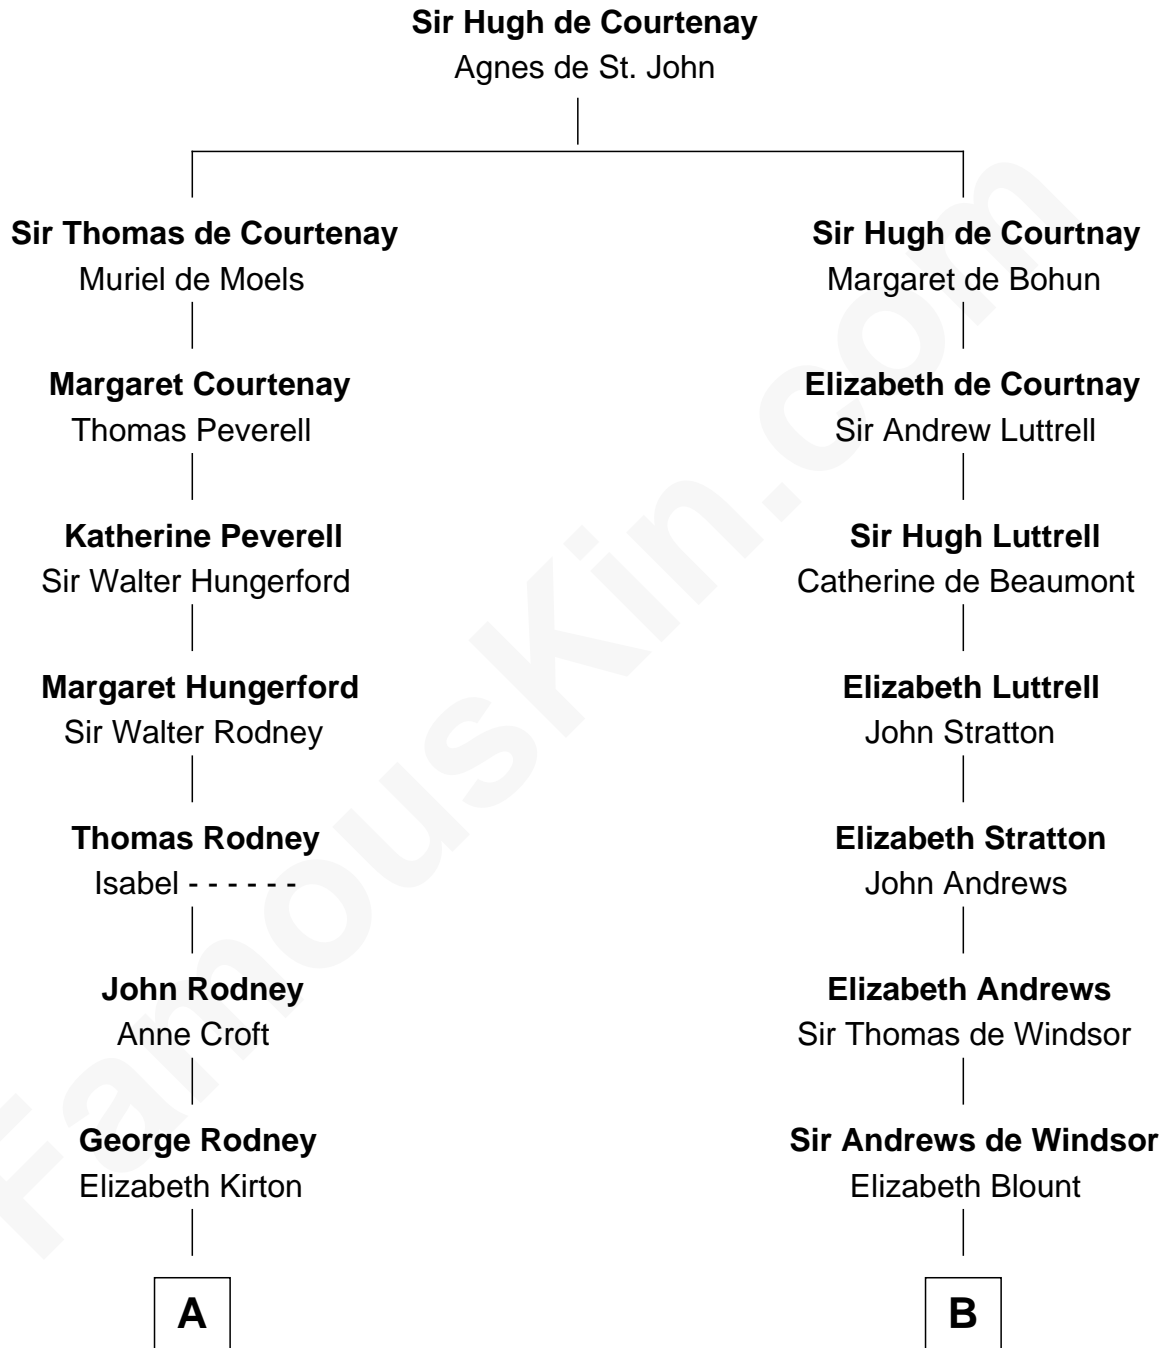

FamousKin.com

Relationship Chart of

Lytton Strachey

Author and Co-Founder of Bloomsbury Group

16th cousin 2 times removed of

Eleanor Roosevelt

First Lady of President Franklin D. Roosevelt

C

Anna Rebecca Hall

Elliott Roosevelt

Eleanor Roosevelt

First Lady of Franklin Roosevelt

FamousKin.com