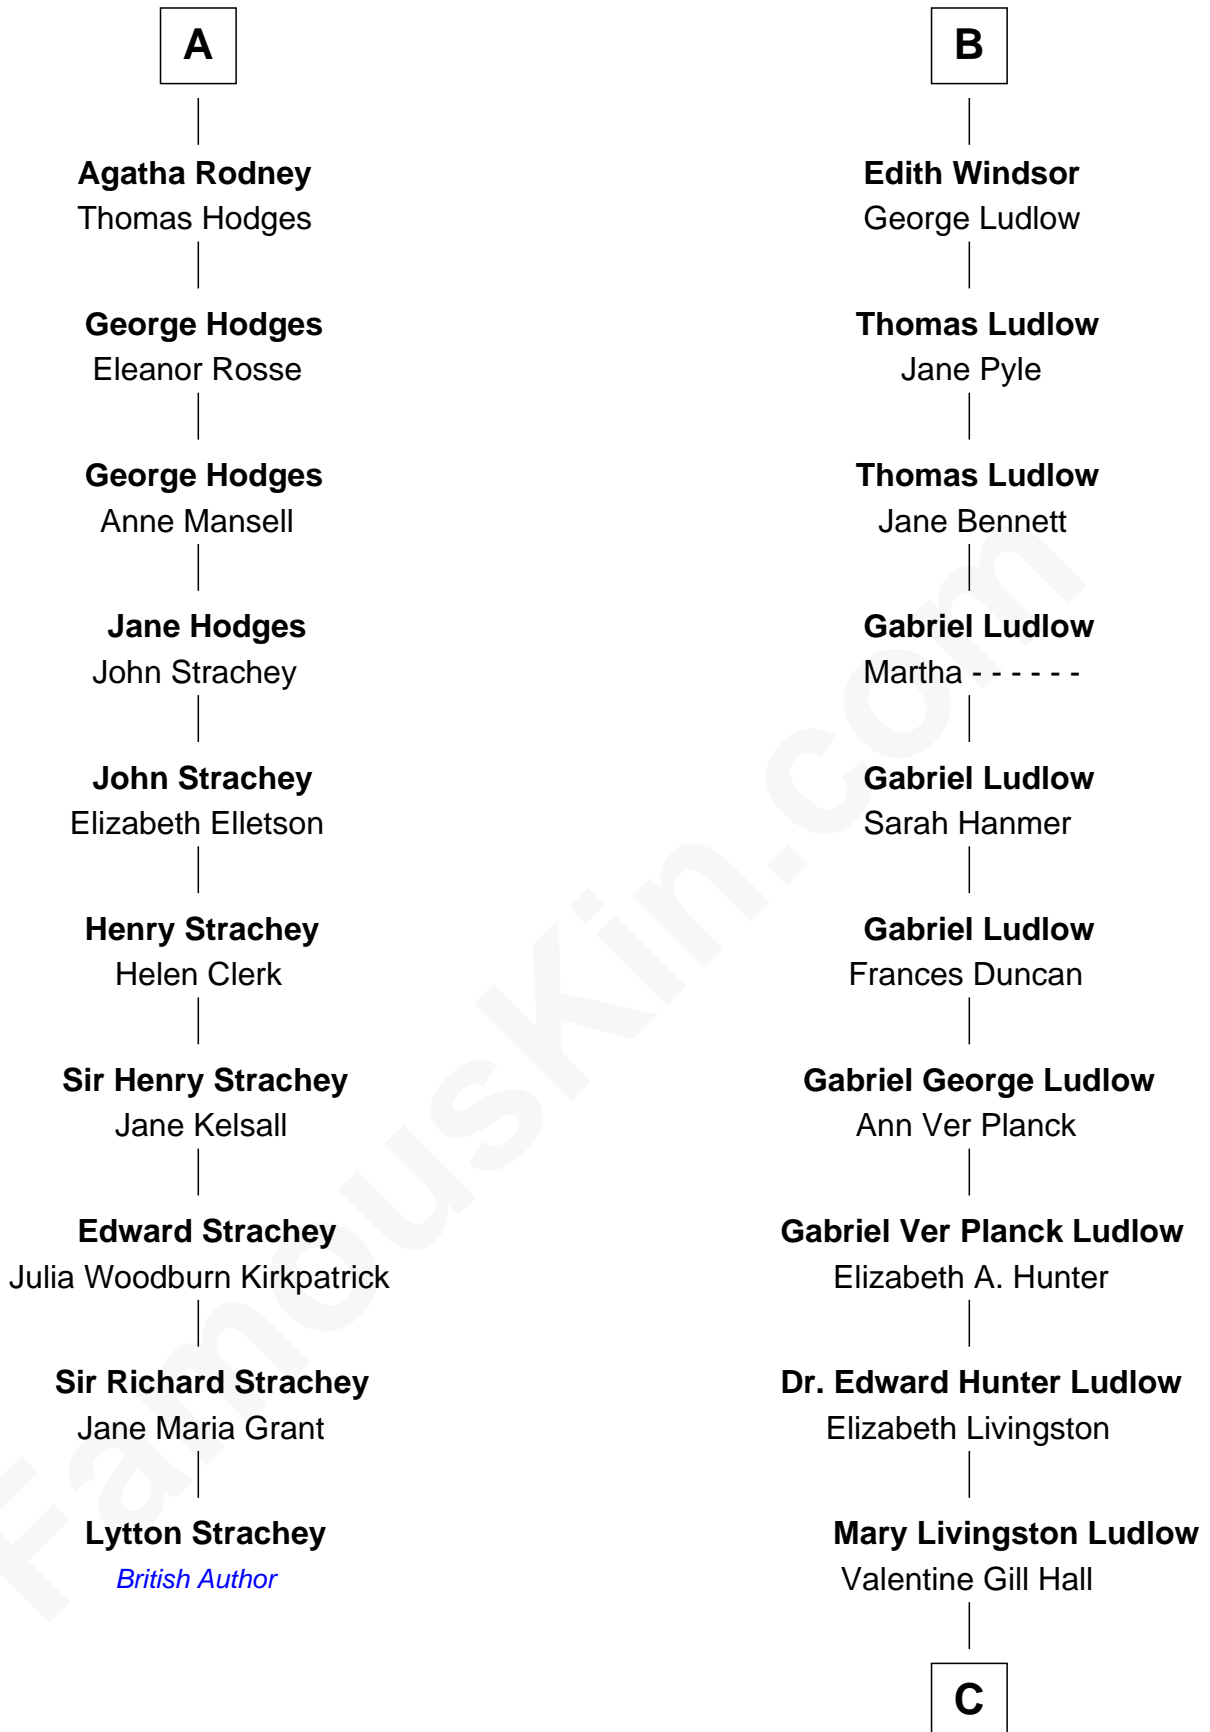

FamousKin.com

Relationship Chart of

Lytton Strachey

Author and Co-Founder of Bloomsbury Group

16th cousin 2 times removed of

Eleanor Roosevelt

First Lady of President Franklin D. Roosevelt

C

Anna Rebecca Hall

Elliott Roosevelt

Eleanor Roosevelt

First Lady of Franklin Roosevelt

FamousKin.com