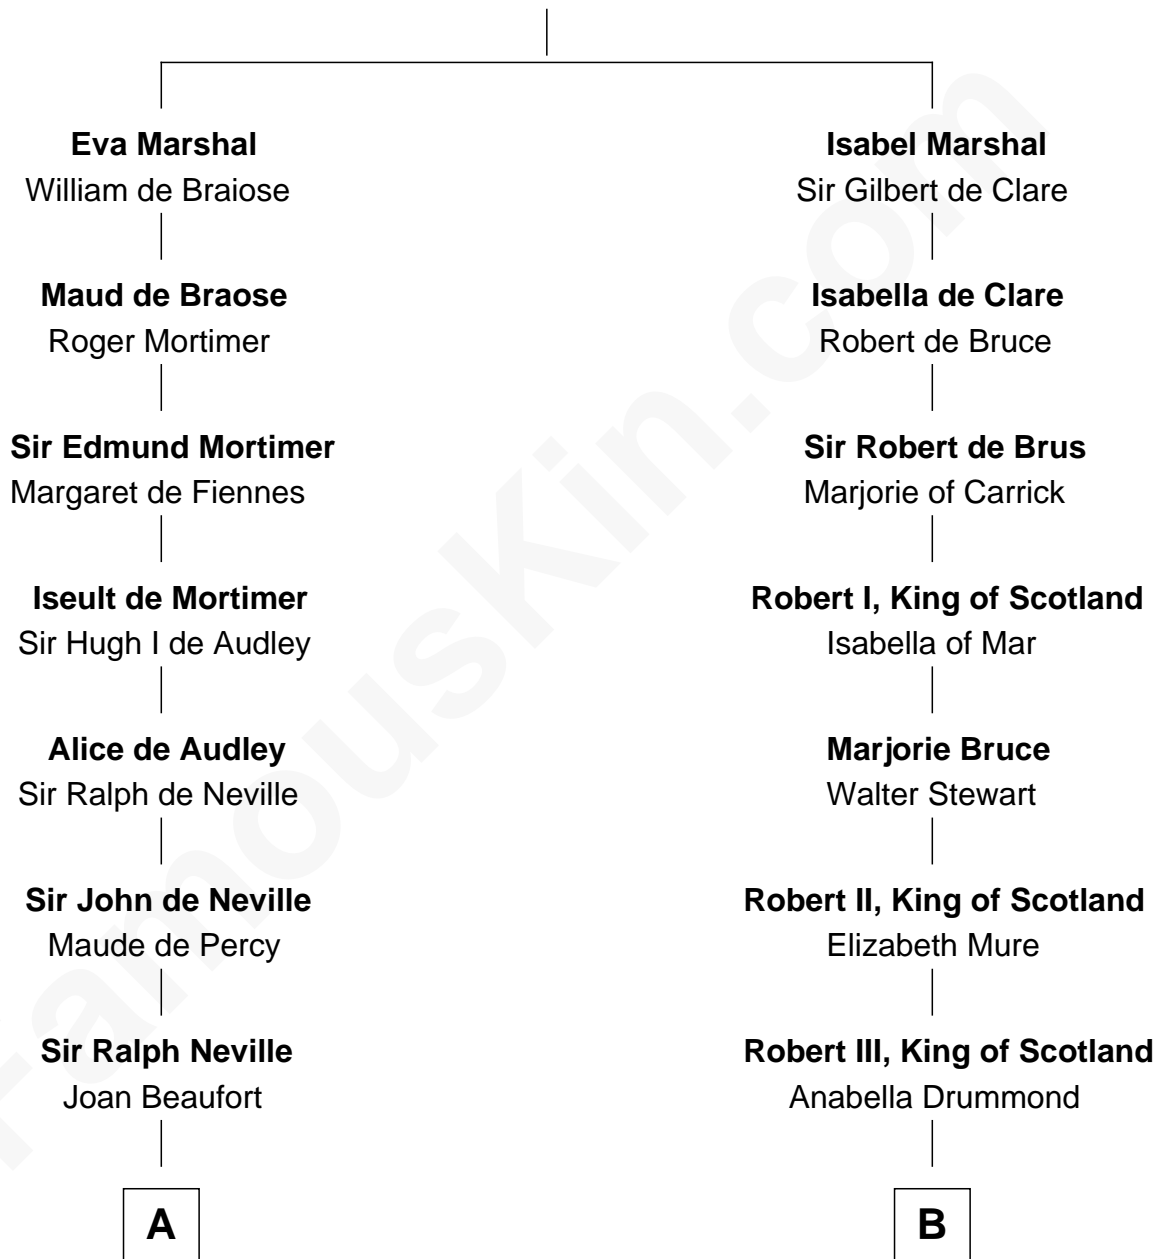

## Relationship Chart of

### Lytton Strachey

Author and Co-Founder of Bloomsbury Group

20th cousin 1 time removed of

**Theodore Roosevelt**  
26th U.S. President

**Sir William Marshal**  
Isabel de Clare

**C**

**Jane Kelsall**

Sir Henry Strachey

**Edward Strachey**

Julia Woodburn Kirkpatrick

**Sir Richard Strachey**

Jane Maria Grant

**Lytton Strachey**

*British Author*

**D**

**Dr. John Irvine**

Ann Elizabeth Baillie

**Anne Irvine**

James Bulloch

**James Stephens Bulloch**

Martha Stewart

**Martha Bulloch**

Theodore Roosevelt

**Theodore Roosevelt**