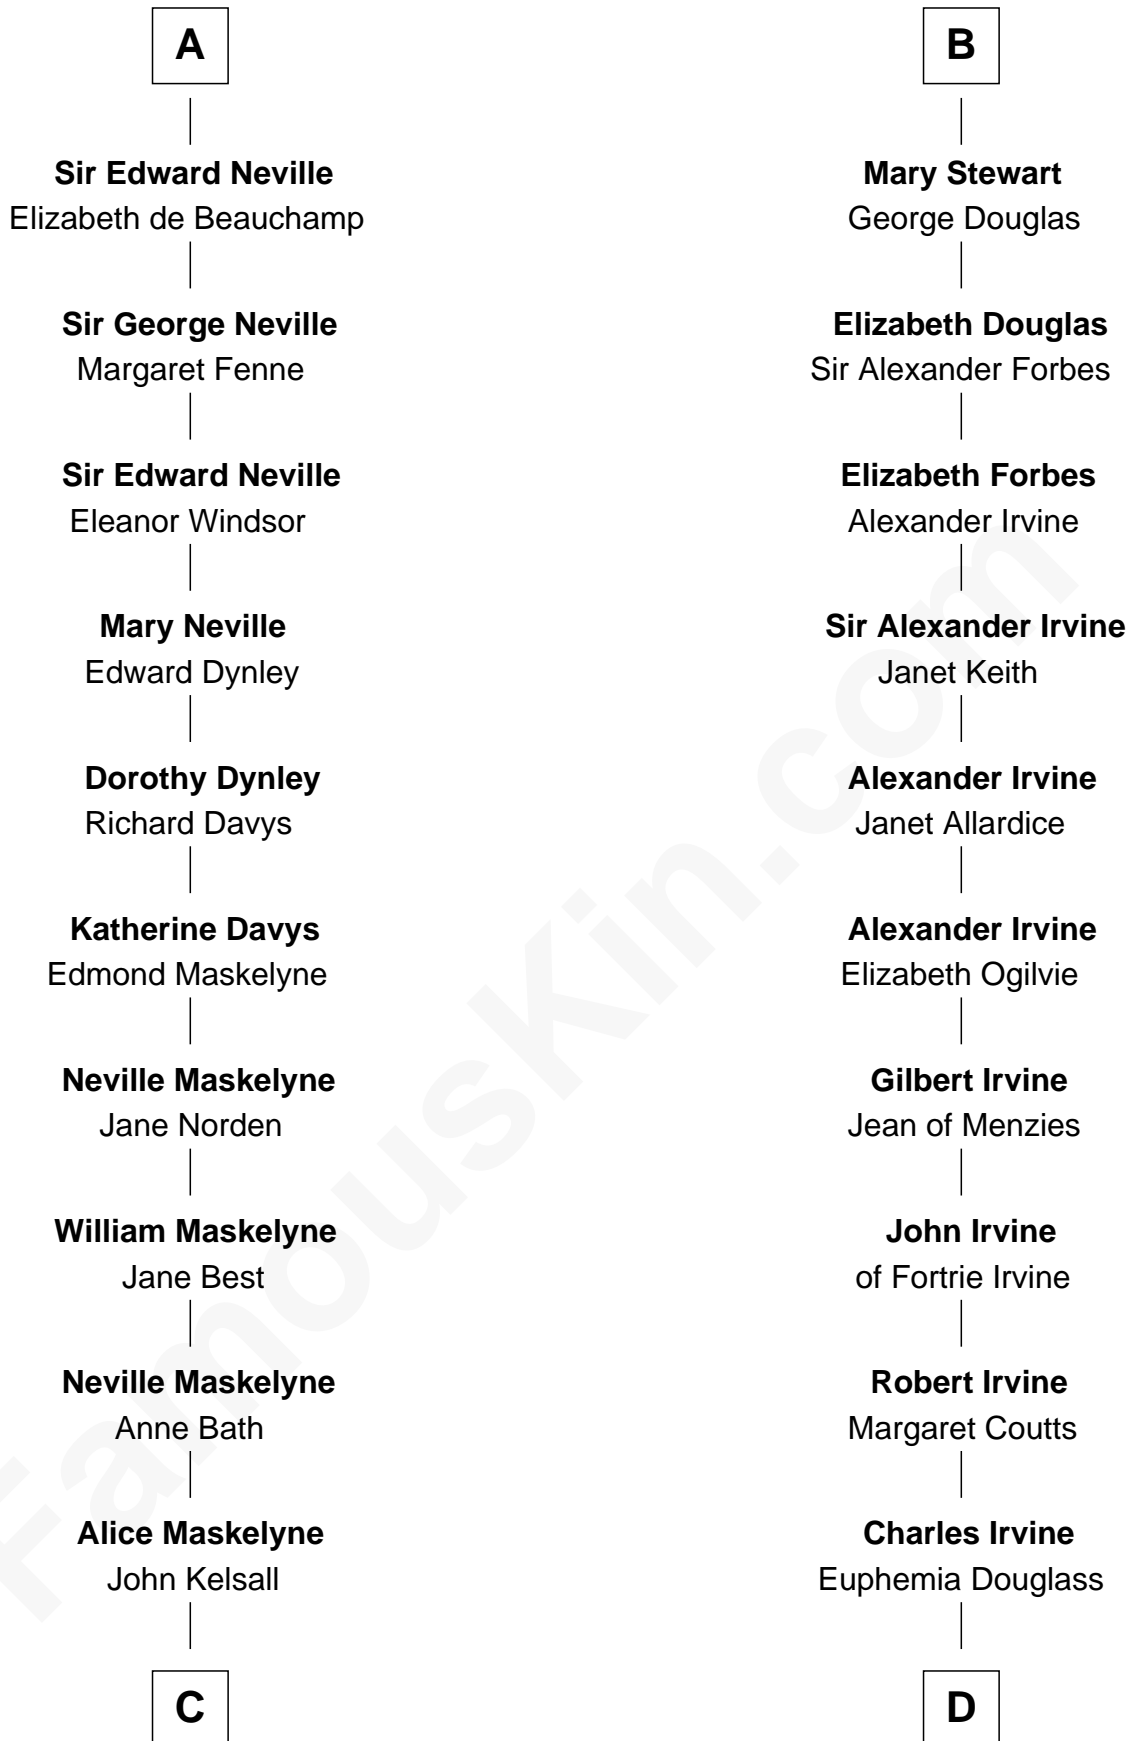

## Relationship Chart of

### Lytton Strachey

Author and Co-Founder of Bloomsbury Group

20th cousin 1 time removed of

**Theodore Roosevelt**  
26th U.S. President

**Sir William Marshal**  
Isabel de Clare

**C**

**Jane Kelsall**

Sir Henry Strachey

**Edward Strachey**

Julia Woodburn Kirkpatrick

**Sir Richard Strachey**

Jane Maria Grant

**Lytton Strachey**

*British Author*

**D**

**Dr. John Irvine**

Ann Elizabeth Baillie

**Anne Irvine**

James Bulloch

**James Stephens Bulloch**

Martha Stewart

**Martha Bulloch**

Theodore Roosevelt

**Theodore Roosevelt**