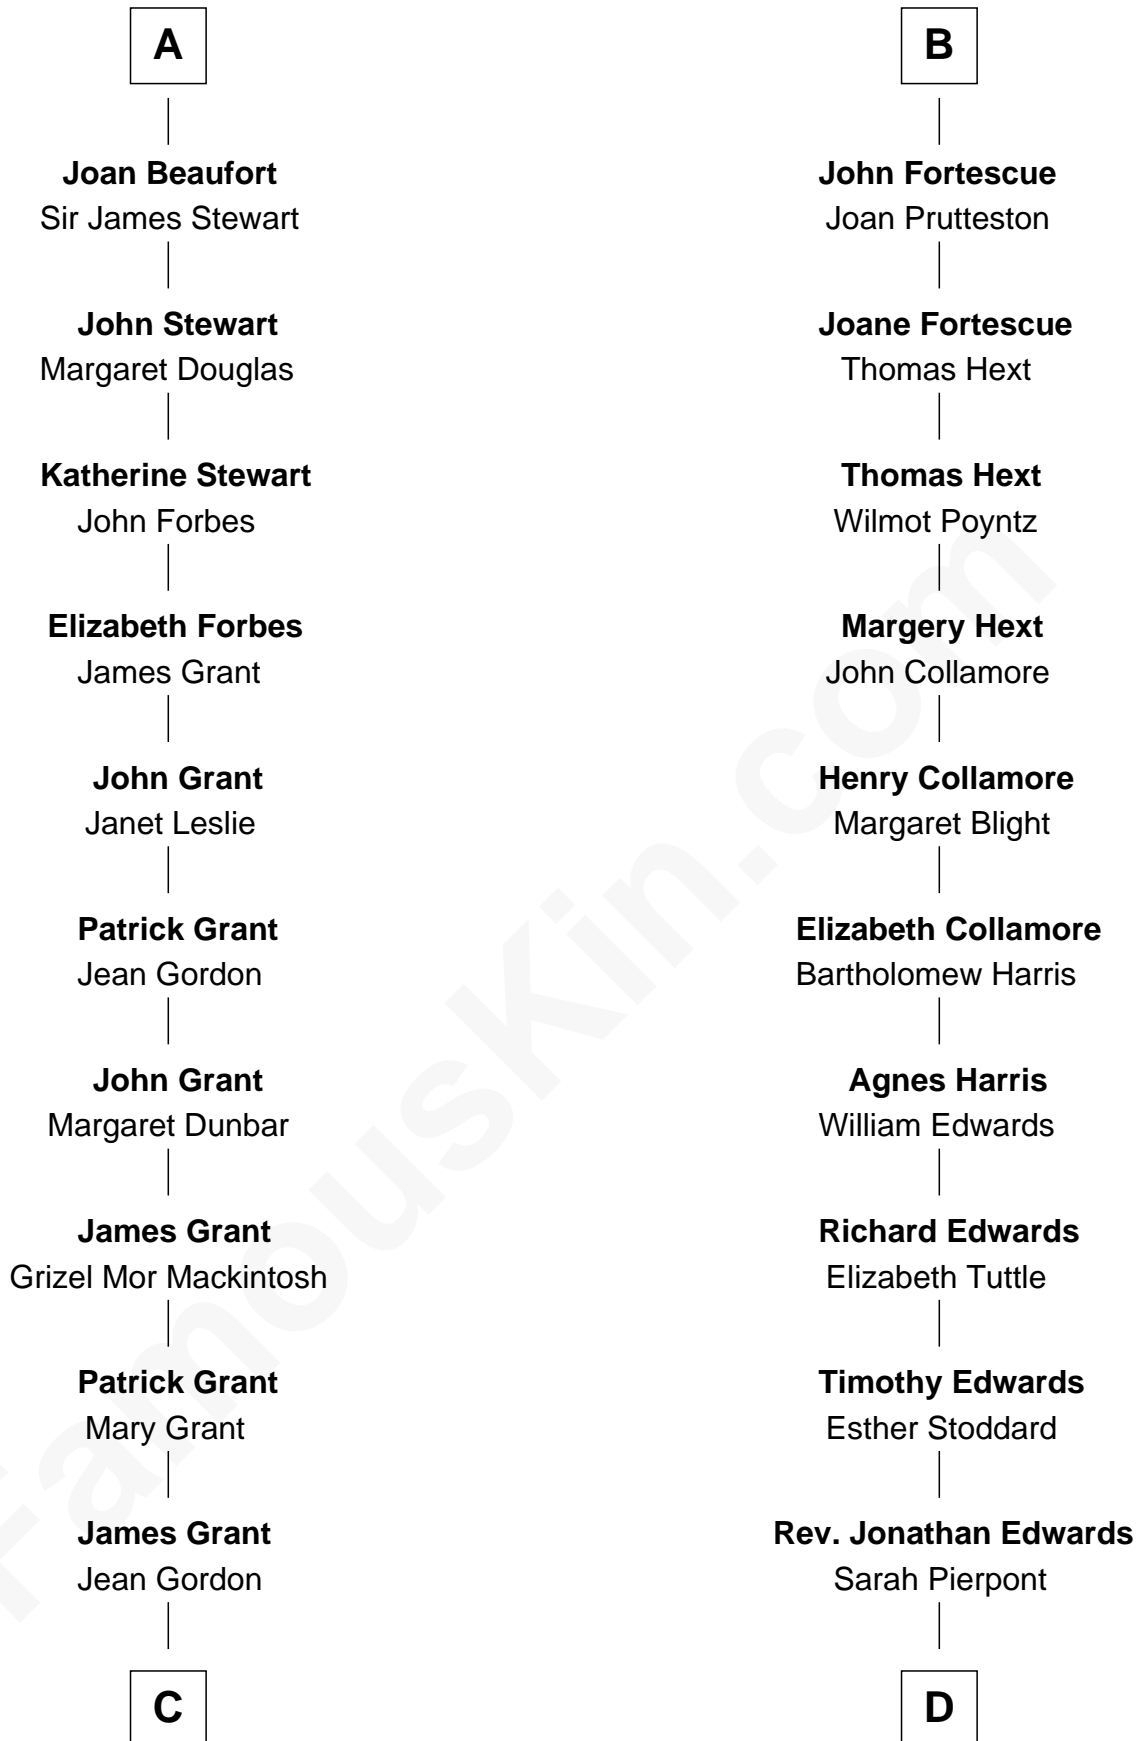

## Relationship Chart of

### Edith (Carow) Roosevelt

First Lady of President Theodore Roosevelt

**Sir Geoffrey FitzPiers**

Aveline de Clare

**C**

**William Grant**  
Elizabeth Raper

**Sir John Peter Grant**  
Jane Ironside

**Sir John Peter Grant**  
Henrietta Plowden

**Jane Maria Grant**  
Sir Richard Strachey

**Lytton Strachey**  
*British Author*

**D**

**Timothy Edwards**  
Rhoda Ogden

**Sarah Edwards**  
Daniel Tyler

**Gen. Daniel Tyler**  
Emily Lee

**Gertrude Elizabeth Tyler**  
Charles Carow

**Edith (Carow) Roosevelt**  
*First Lady of Theodore Roosevelt*