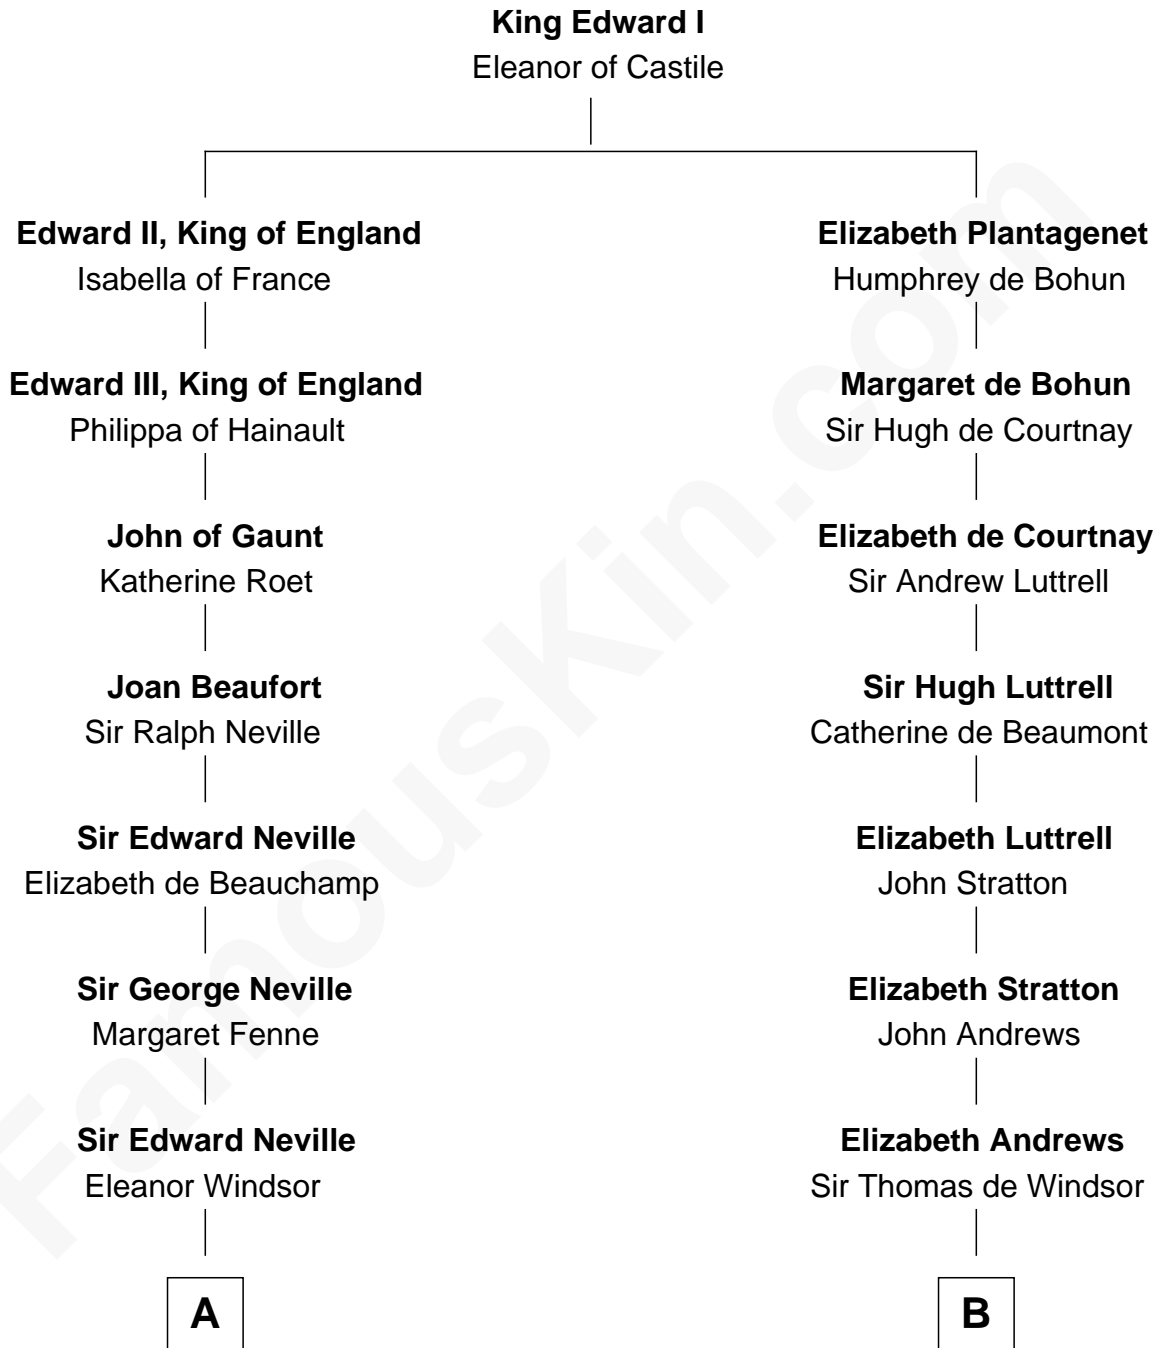

FamousKin.com

Relationship Chart of Lytton Strachey

Author and Co-Founder of Bloomsbury Group

14th cousin 3 times removed of

Carter Braxton

Signer of the Declaration of Independence

A

Mary Neville
Edward Dynley

Dorothy Dynley
Richard Davys

Katherine Davys
Edmond Maskelyne

Neville Maskelyne
Jane Norden

William Maskelyne
Jane Best

Neville Maskelyne
Anne Bath

Alice Maskelyne
John Kelsall

Jane Kelsall
Sir Henry Strachey