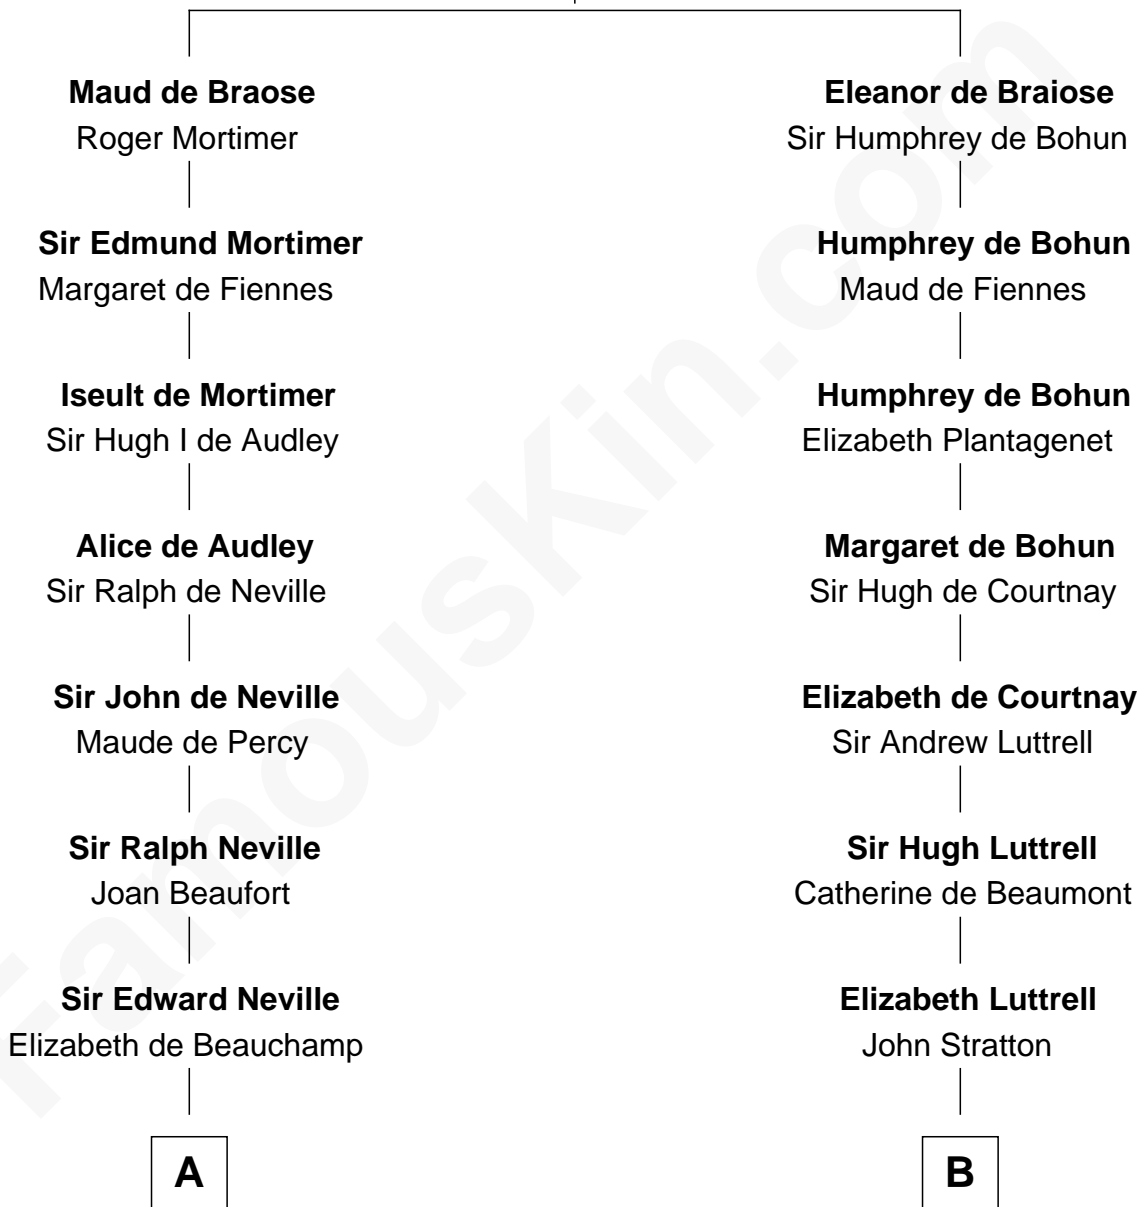

FamousKin.com

Relationship Chart of Lytton Strachey

Author and Co-Founder of Bloomsbury Group

16th cousin 3 times removed of

Carter Braxton

Signer of the Declaration of Independence

William de Braiose

Eva Marshal

C

Edward Strachey
Julia Woodburn Kirkpatrick

Sir Richard Strachey
Jane Maria Grant

Lytton Strachey
British Author

FamousKin.com