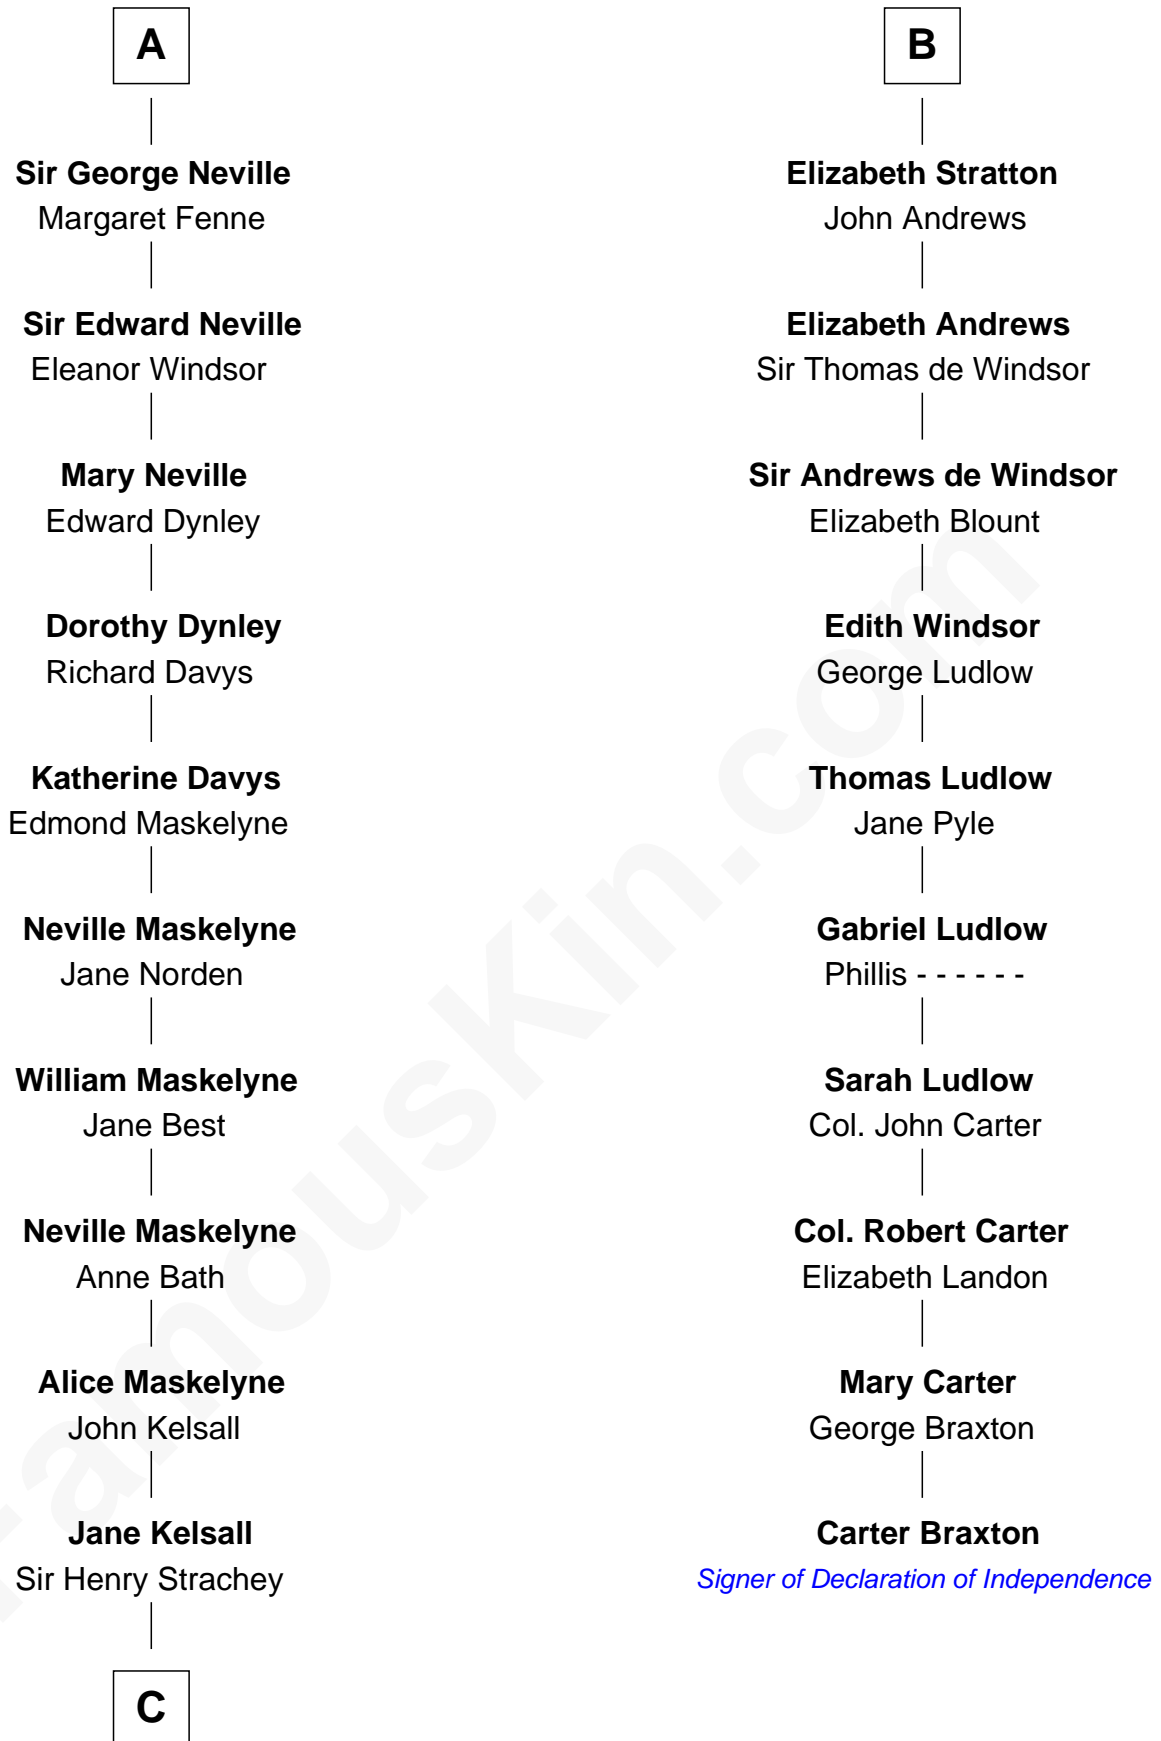

FamousKin.com

Relationship Chart of Lytton Strachey

Author and Co-Founder of Bloomsbury Group

16th cousin 3 times removed of

Carter Braxton

Signer of the Declaration of Independence

William de Braiose

Eva Marshal

C

Edward Strachey
Julia Woodburn Kirkpatrick

Sir Richard Strachey
Jane Maria Grant

Lytton Strachey
British Author

FamousKin.com