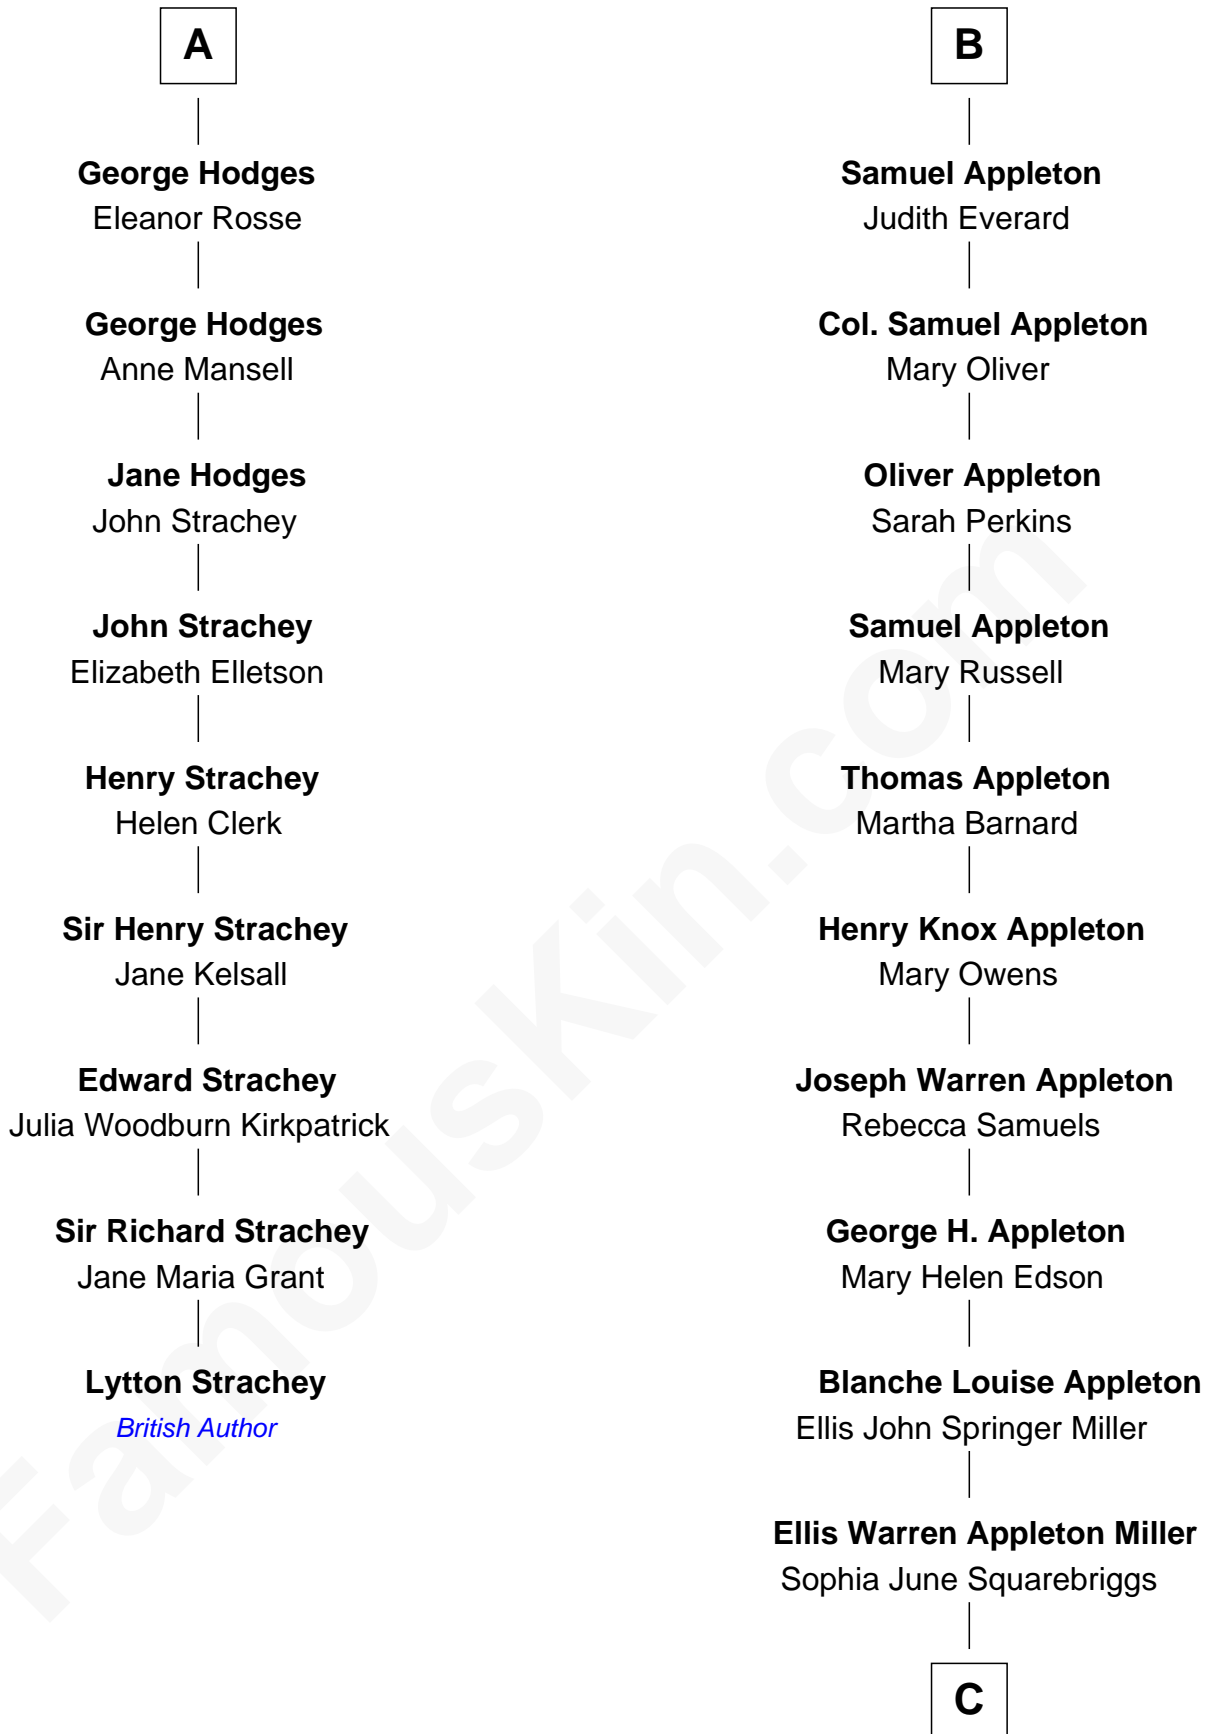

FamousKin.com

Relationship Chart of

Lytton Strachey

Author and Co-Founder of Bloomsbury Group

15th cousin 3 times removed of

Marie-Chantal Miller
Crown Princess of Greece

Gruffydd Fychan ap Gruffydd
Elen ferch Thomas ap Llewelyn

C

Robert Warren Miller
Marie Clara Pesantes

Marie-Chantal Miller
Crown Princess of Greece

FamousKin.com