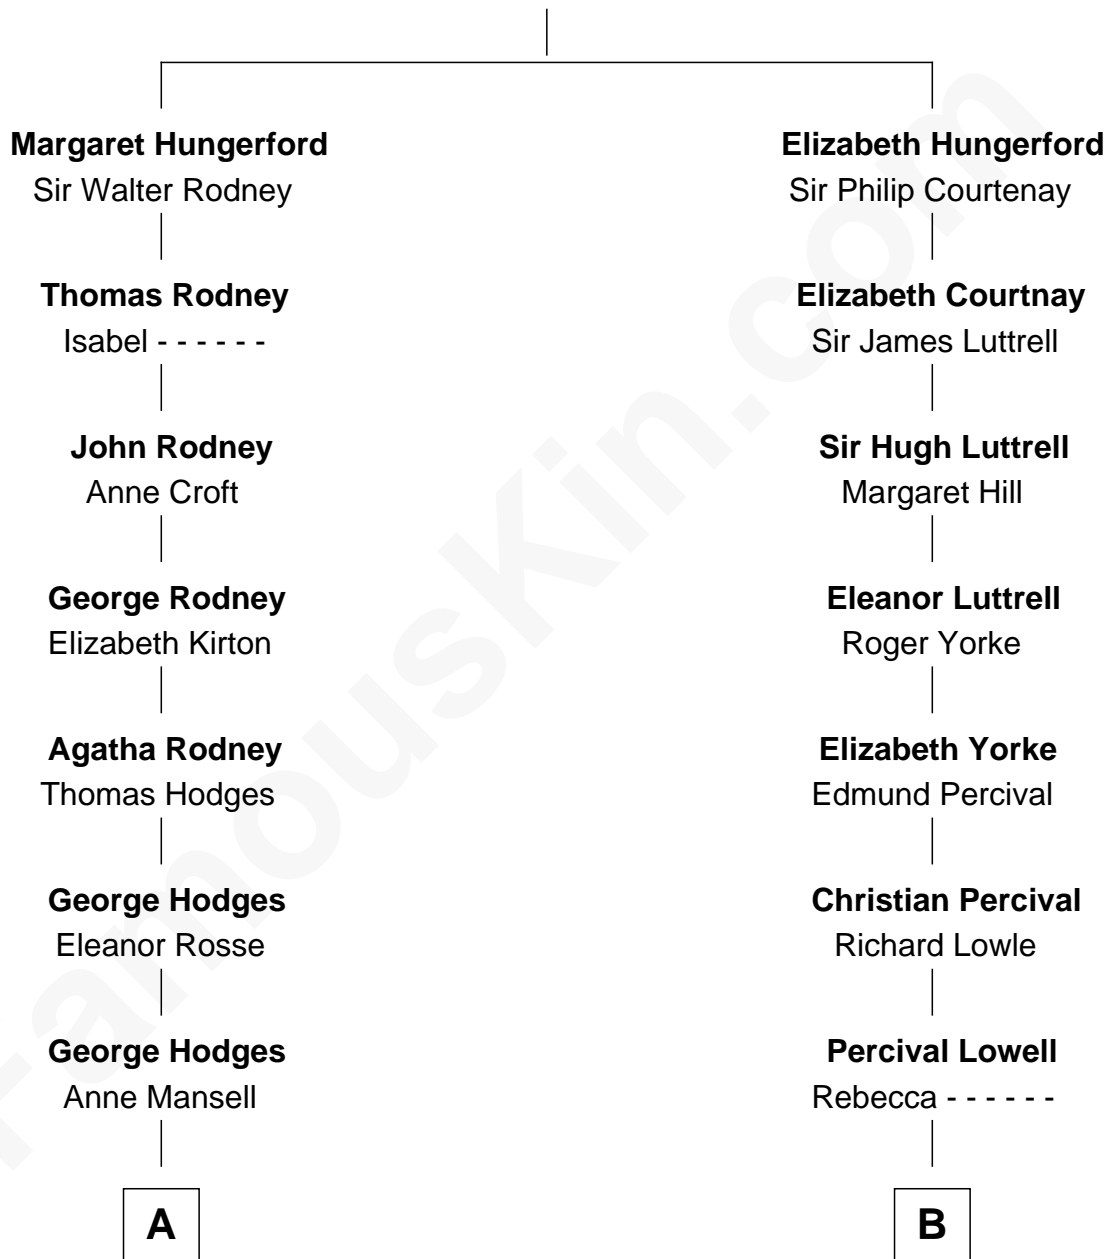

FamousKin.com

Relationship Chart of

Lytton Strachey

Author and Co-Founder of Bloomsbury Group

13th cousin 5 times removed of

Marie-Chantal Miller
Crown Princess of Greece

Sir Walter Hungerford
Katherine Peverell