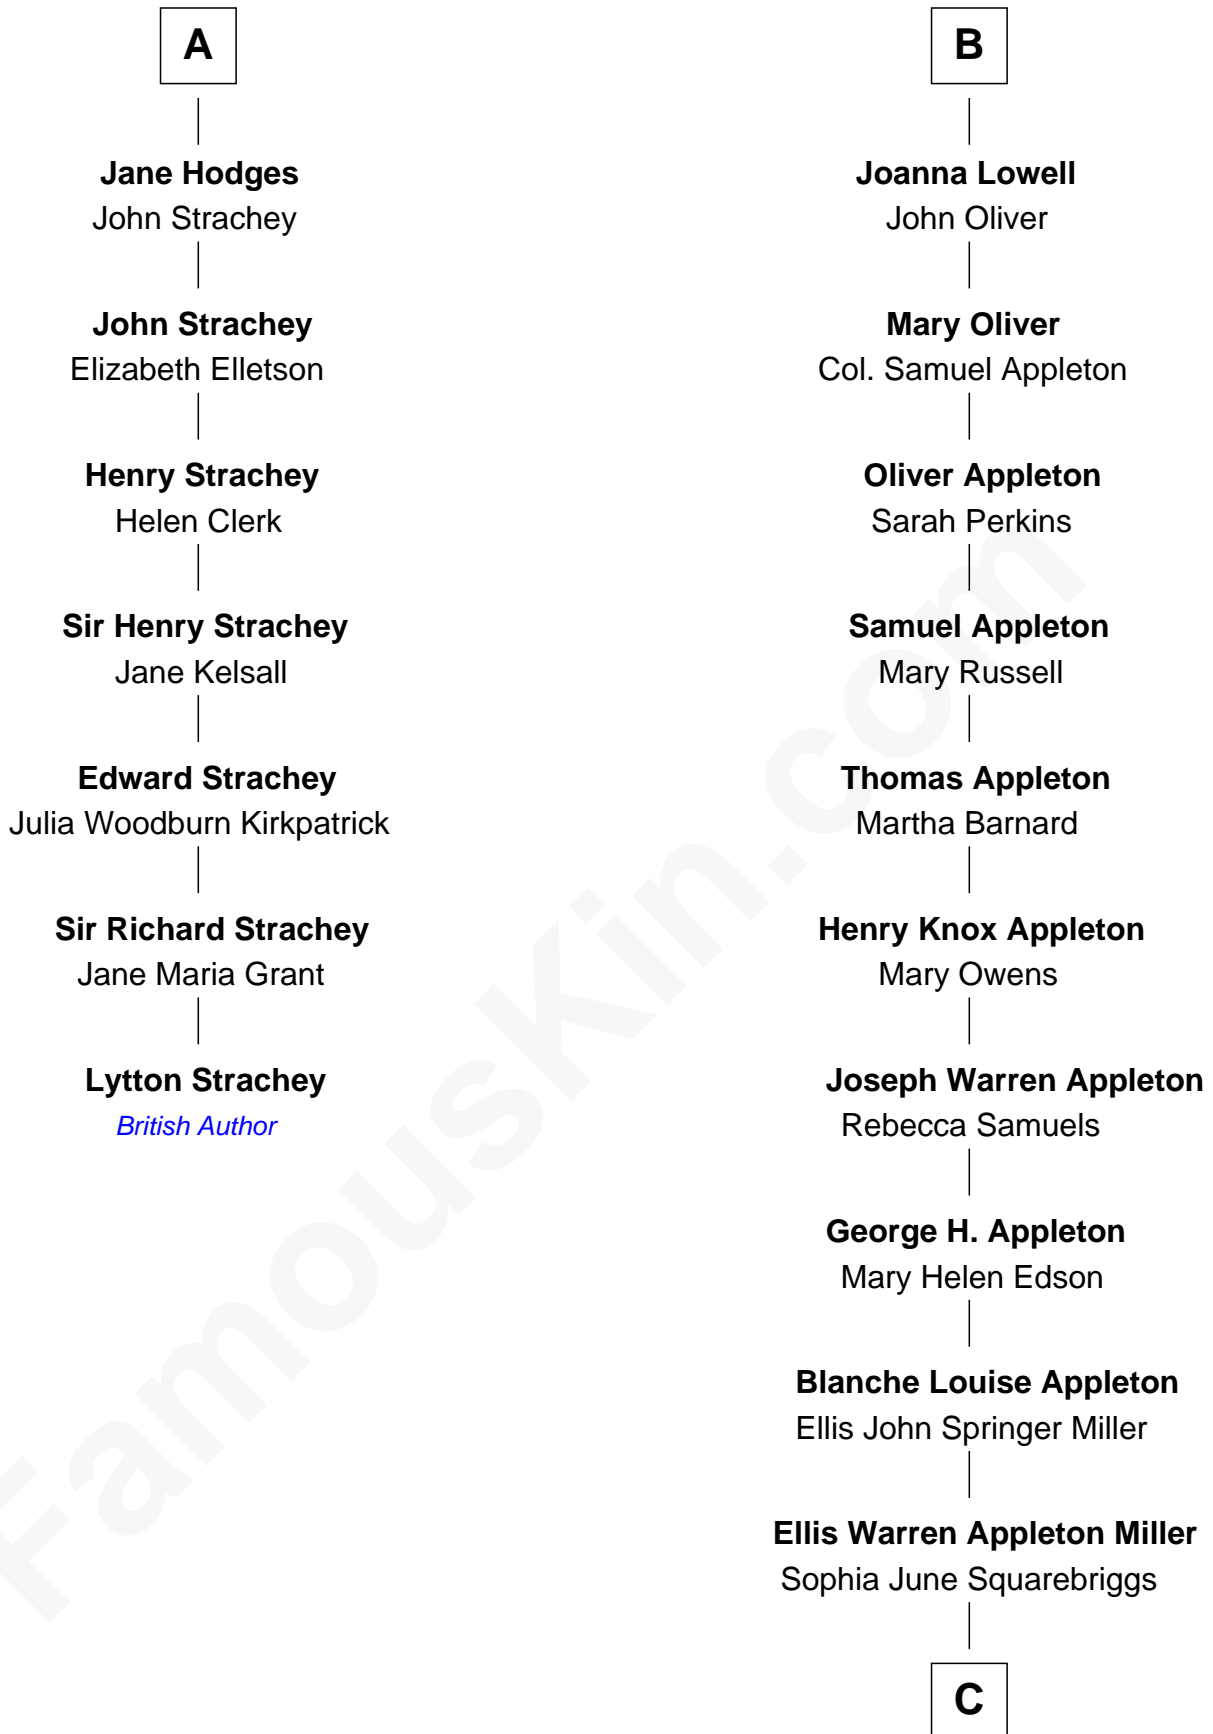

FamousKin.com

Relationship Chart of

Lytton Strachey

Author and Co-Founder of Bloomsbury Group

13th cousin 5 times removed of

Marie-Chantal Miller
Crown Princess of Greece

Sir Walter Hungerford
Katherine Peverell