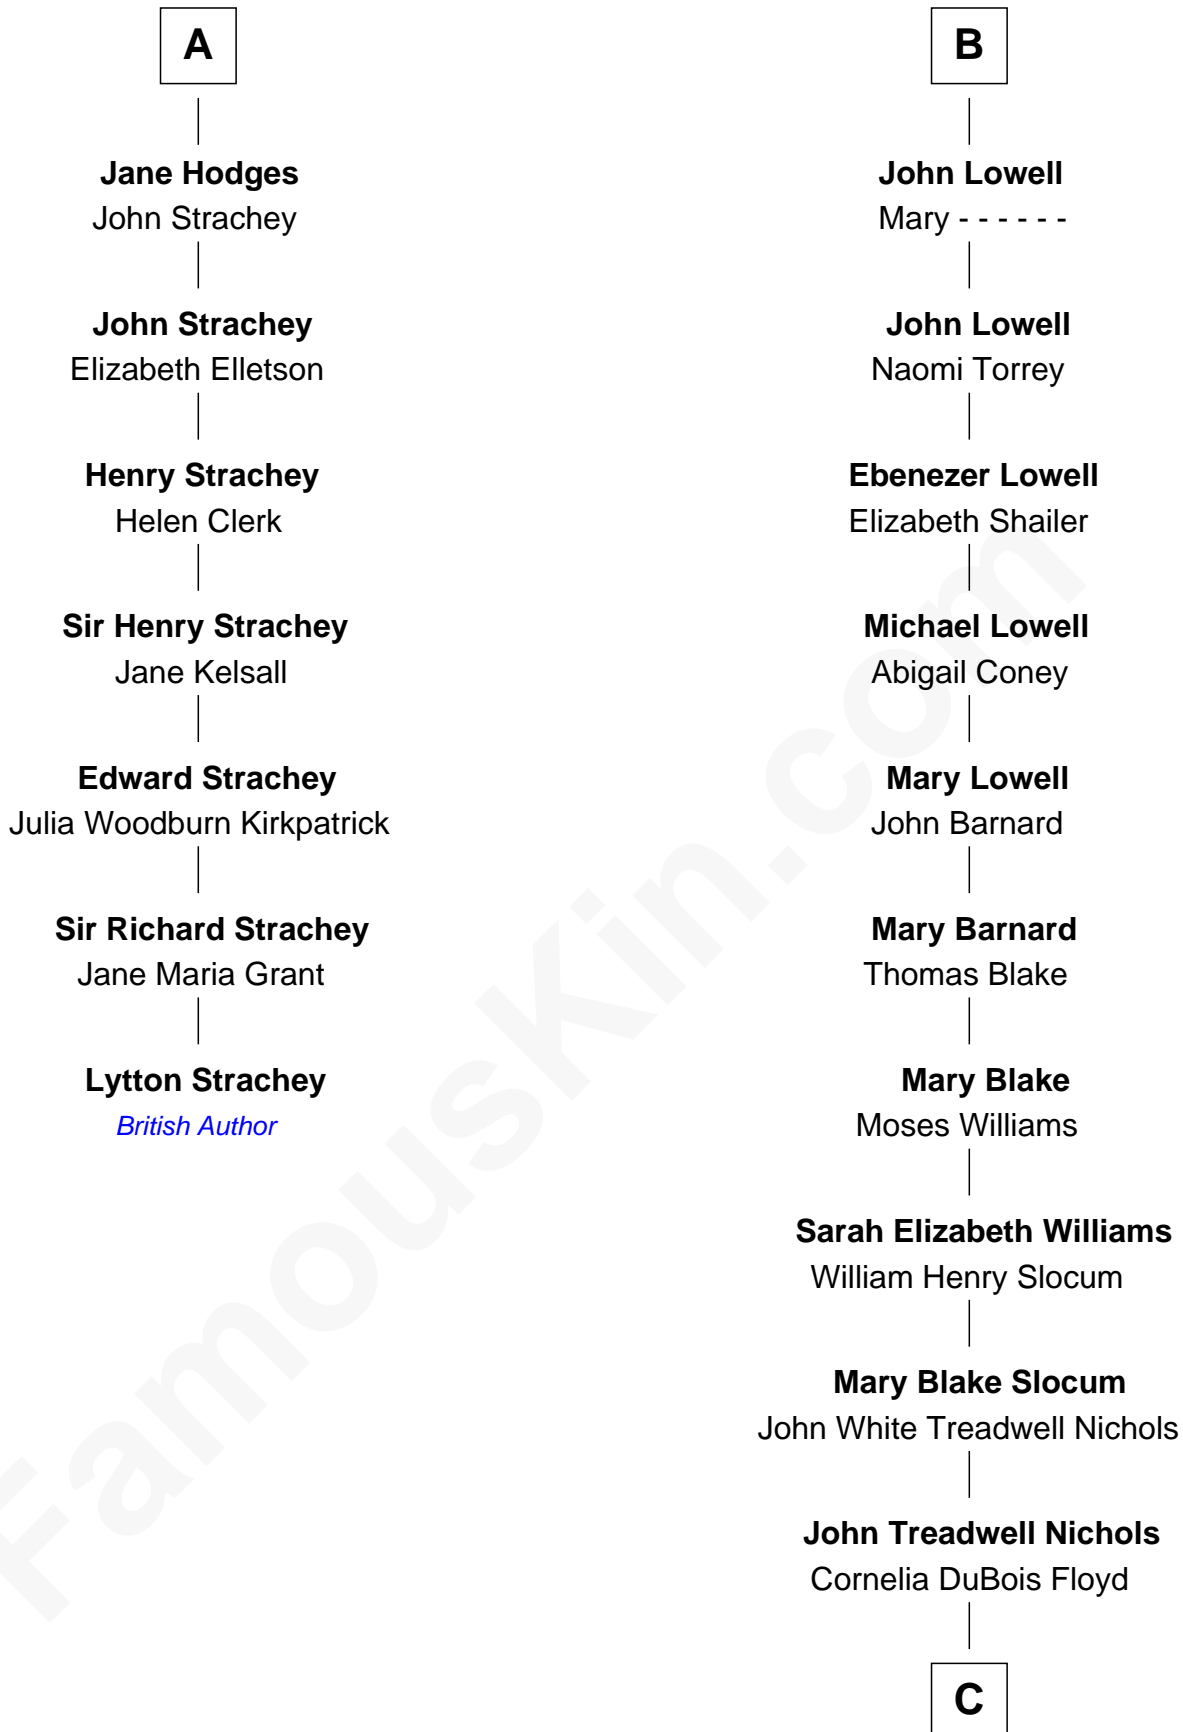

## Relationship Chart of

### Lytton Strachey

Author and Co-Founder of Bloomsbury Group

13th cousin 5 times removed of

**Bill Weld**

68th Governor of Massachusetts

**Sir Walter Hungerford**

Katherine Peverell

**C**

|  
**Mary Blake Nichols**

David Weld

|  
**Bill Weld**

*68th Governor of Massachusetts*

FamousKin.com