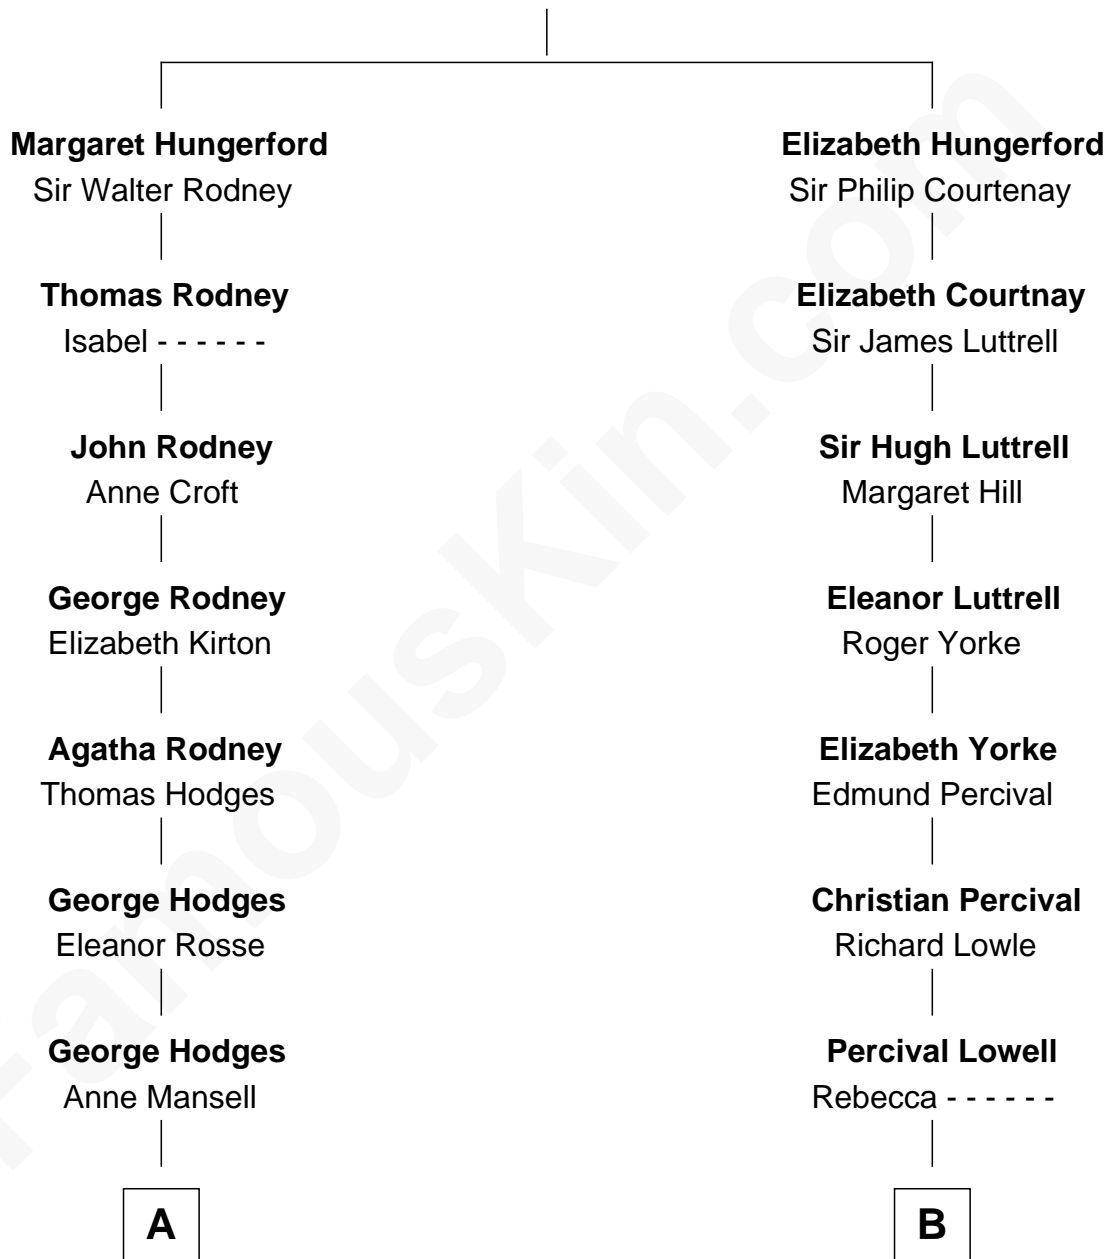

## Relationship Chart of

### Lytton Strachey

Author and Co-Founder of Bloomsbury Group

13th cousin 5 times removed of

**Bill Weld**

68th Governor of Massachusetts

**Sir Walter Hungerford**

Katherine Peverell

**C**

|  
**Mary Blake Nichols**

David Weld

|  
**Bill Weld**

*68th Governor of Massachusetts*

FamousKin.com