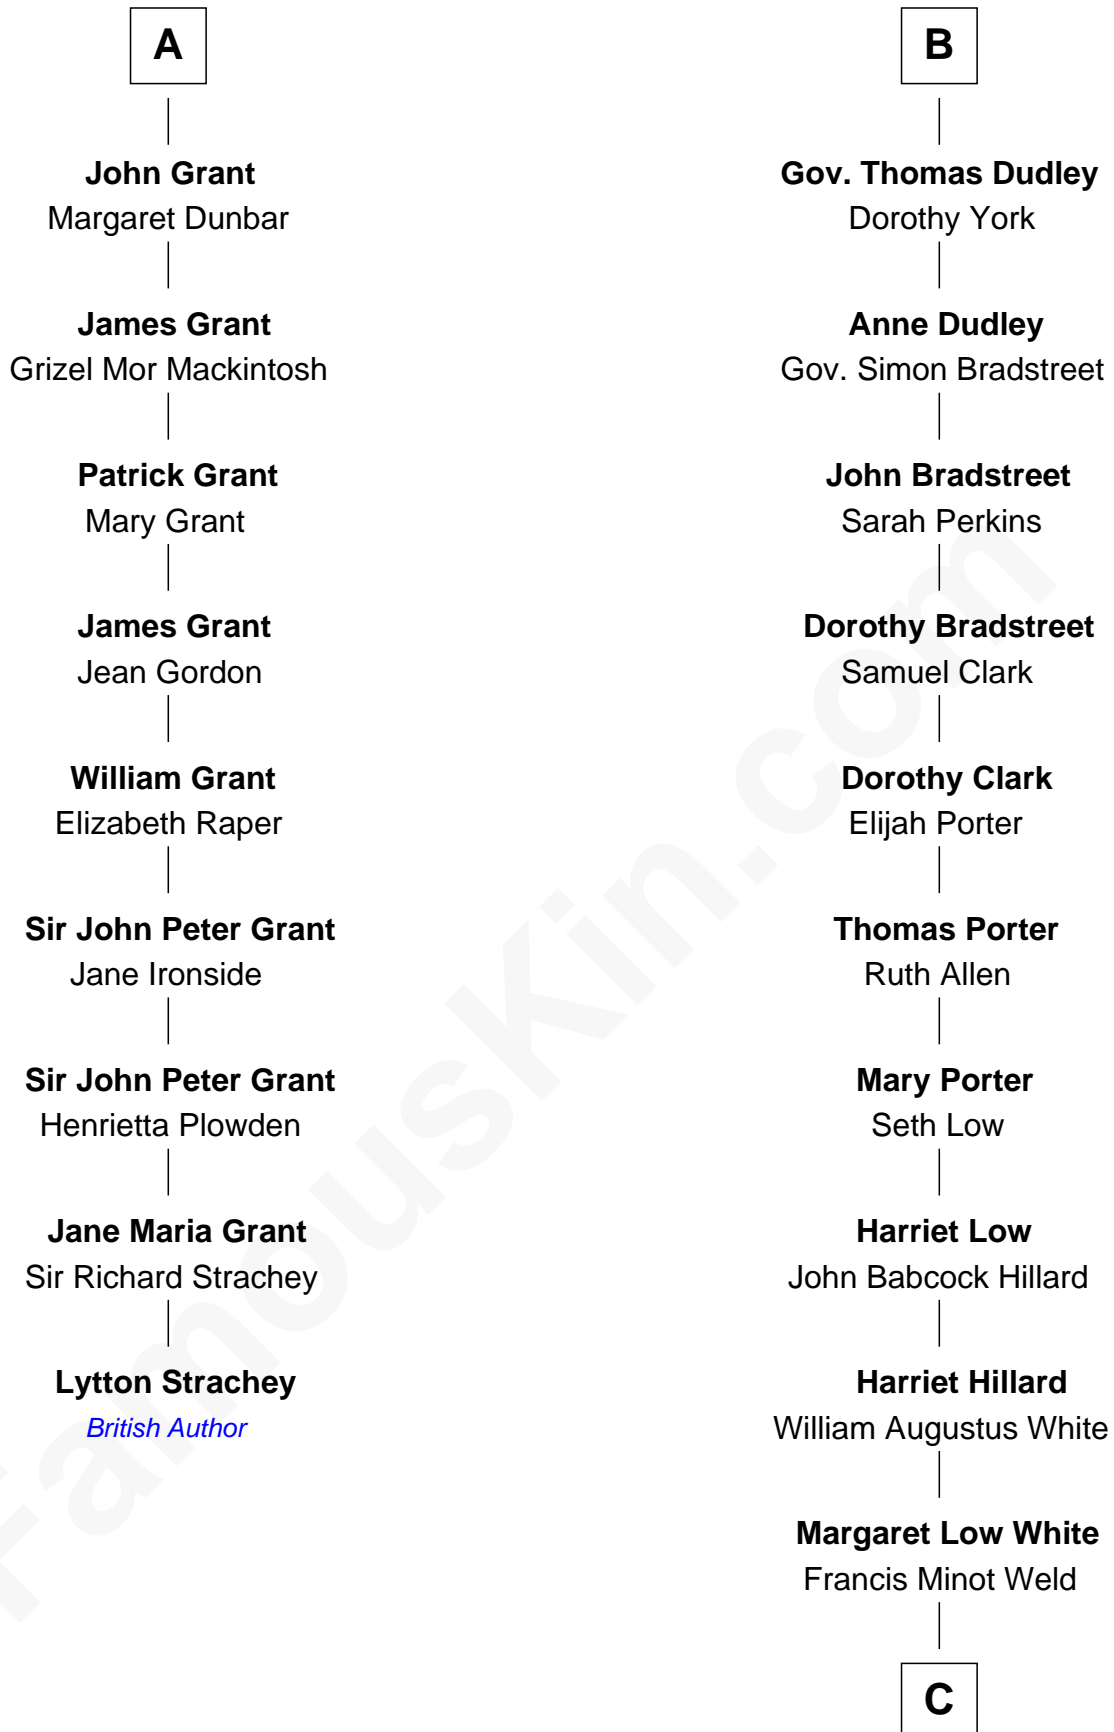

FamousKin.com

Relationship Chart of

Lytton Strachey

Author and Co-Founder of Bloomsbury Group

15th cousin 3 times removed of

Bill Weld

68th Governor of Massachusetts

Sir Thomas de Holand

Alice Fitzalan

C

David Weld
Mary Blake Nichols

Bill Weld

68th Governor of Massachusetts

FamousKin.com