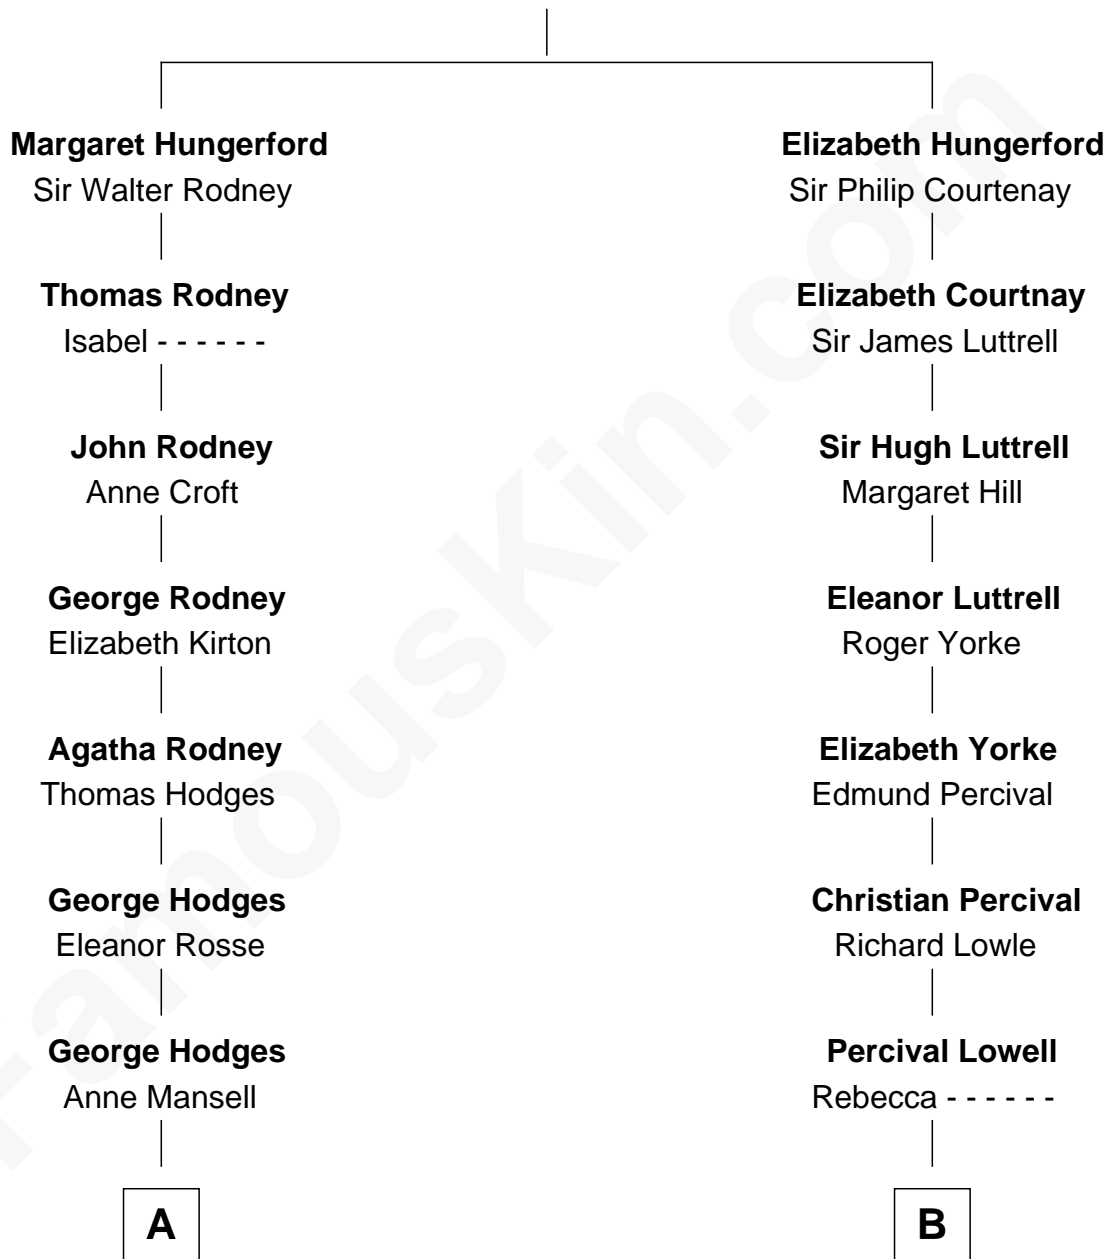

FamousKin.com

Relationship Chart of

Lytton Strachey

Author and Co-Founder of Bloomsbury Group

13th cousin 4 times removed of

Tuesday Weld

TV and Movie Actress

Sir Walter Hungerford

Katherine Peverell

A

Jane Hodges
John Strachey

John Strachey
Elizabeth Elletson

Henry Strachey
Helen Clerk

Sir Henry Strachey
Jane Kelsall

Edward Strachey
Julia Woodburn Kirkpatrick

Sir Richard Strachey
Jane Maria Grant

Lytton Strachey
British Author

B

Joanna Lowell
William Gerrish

Mary Gerrish
John Dole

Hannah Dole
Jonadab Waite

John Waite
Sarah Kent

Emma Waite
Thomas Motley

Thomas Motley
Anna Lothrop