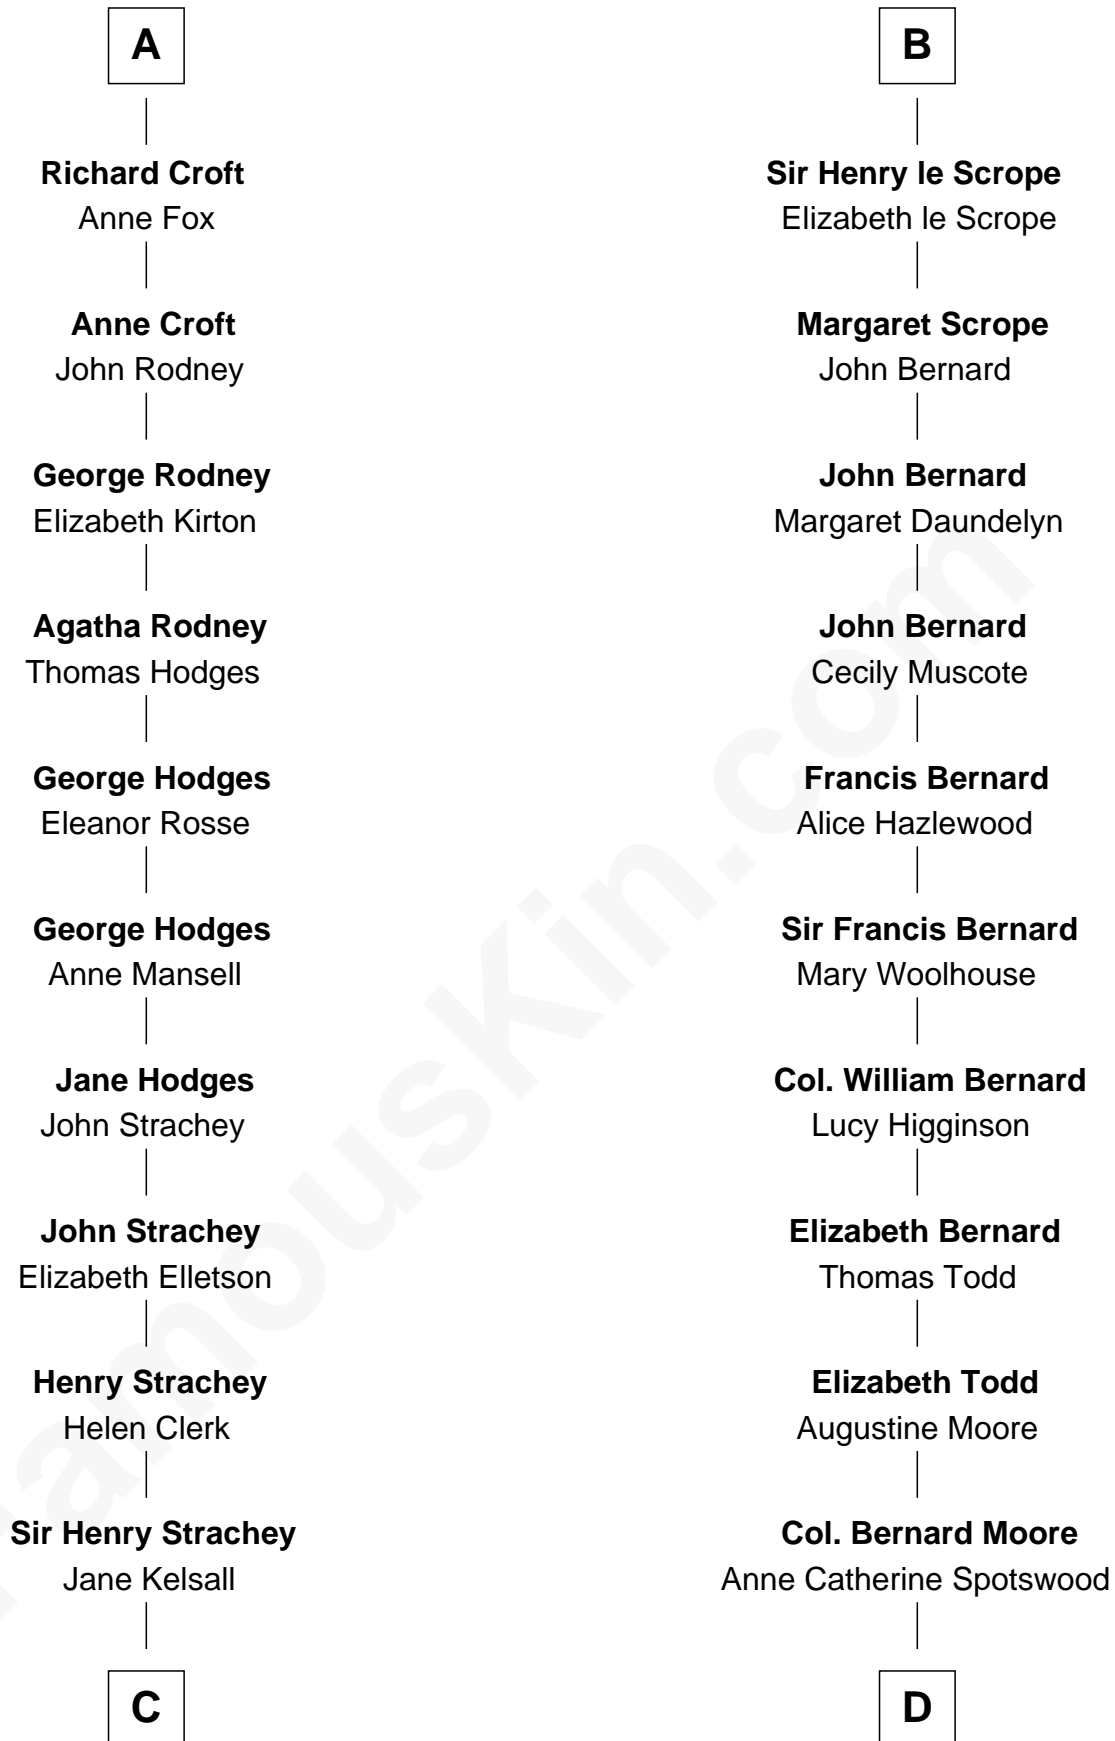

FamousKin.com

Relationship Chart of

Lytton Strachey

Author and Co-Founder of Bloomsbury Group

19th cousin 1 time removed of

Helen Keller

Author and Activist

Sir Roger de Somery

Nichole d'Aubenev

C

Edward Strachey
Julia Woodburn Kirkpatrick

Sir Richard Strachey
Jane Maria Grant

Lytton Strachey
British Author

D

Col. Alexander Spotswood Moore
Elizabeth Aylett

Mary Fairfax Moore
David Keller

Arthur Henley Keller
Kate Adams

Helen Keller
Author and Activist

FamousKin.com