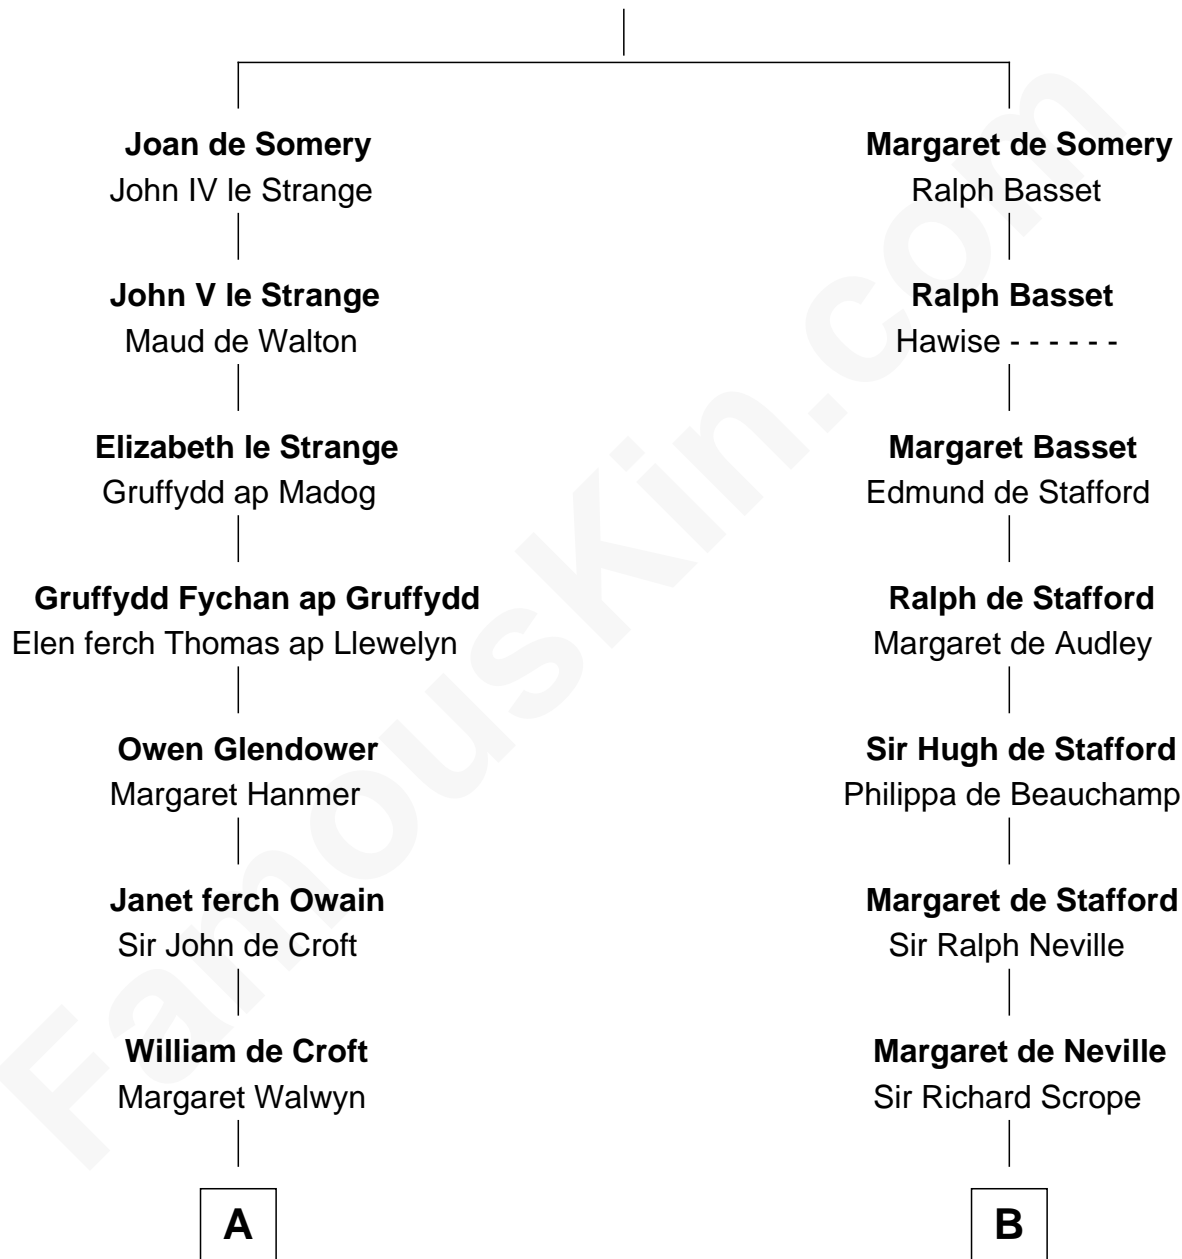

FamousKin.com

Relationship Chart of

Lytton Strachey

Author and Co-Founder of Bloomsbury Group

19th cousin 1 time removed of

Helen Keller

Author and Activist

Sir Roger de Somery

Nichole d'Aubenev

C

Edward Strachey
Julia Woodburn Kirkpatrick

Sir Richard Strachey
Jane Maria Grant

Lytton Strachey
British Author

D

Col. Alexander Spotswood Moore
Elizabeth Aylett

Mary Fairfax Moore
David Keller

Arthur Henley Keller
Kate Adams

Helen Keller
Author and Activist

FamousKin.com