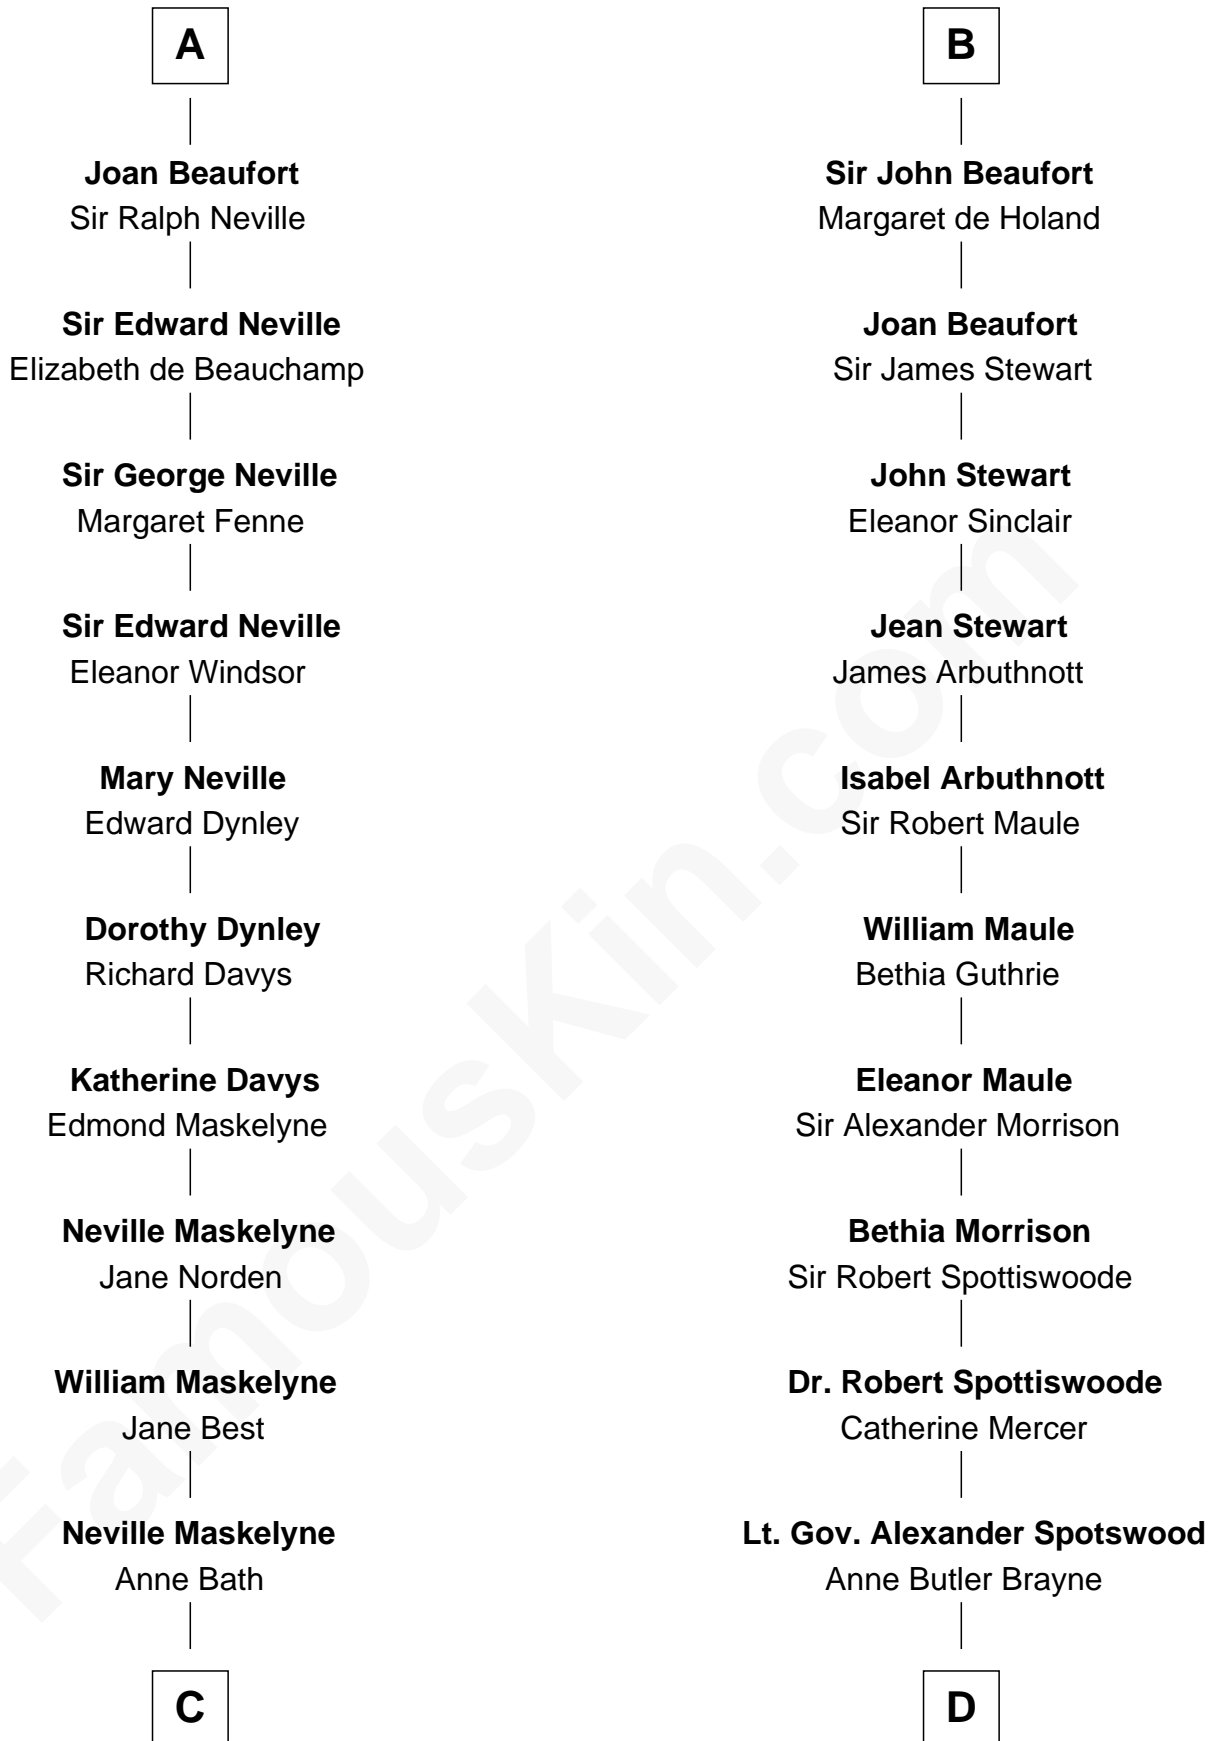

FamousKin.com

Relationship Chart of Lytton Strachey

Author and Co-Founder of Bloomsbury Group

21st cousin of

Helen Keller

Author and Activist

William VIII de Montpellier

Eudoxia Comnenus

C

Alice Maskelyne

John Kelsall

Jane Kelsall

Sir Henry Strachey

Edward Strachey

Julia Woodburn Kirkpatrick

Sir Richard Strachey

Mary Fairfax Moore

David Keller

Arthur Henley Keller

Kate Adams

Helen Keller

Author and Activist