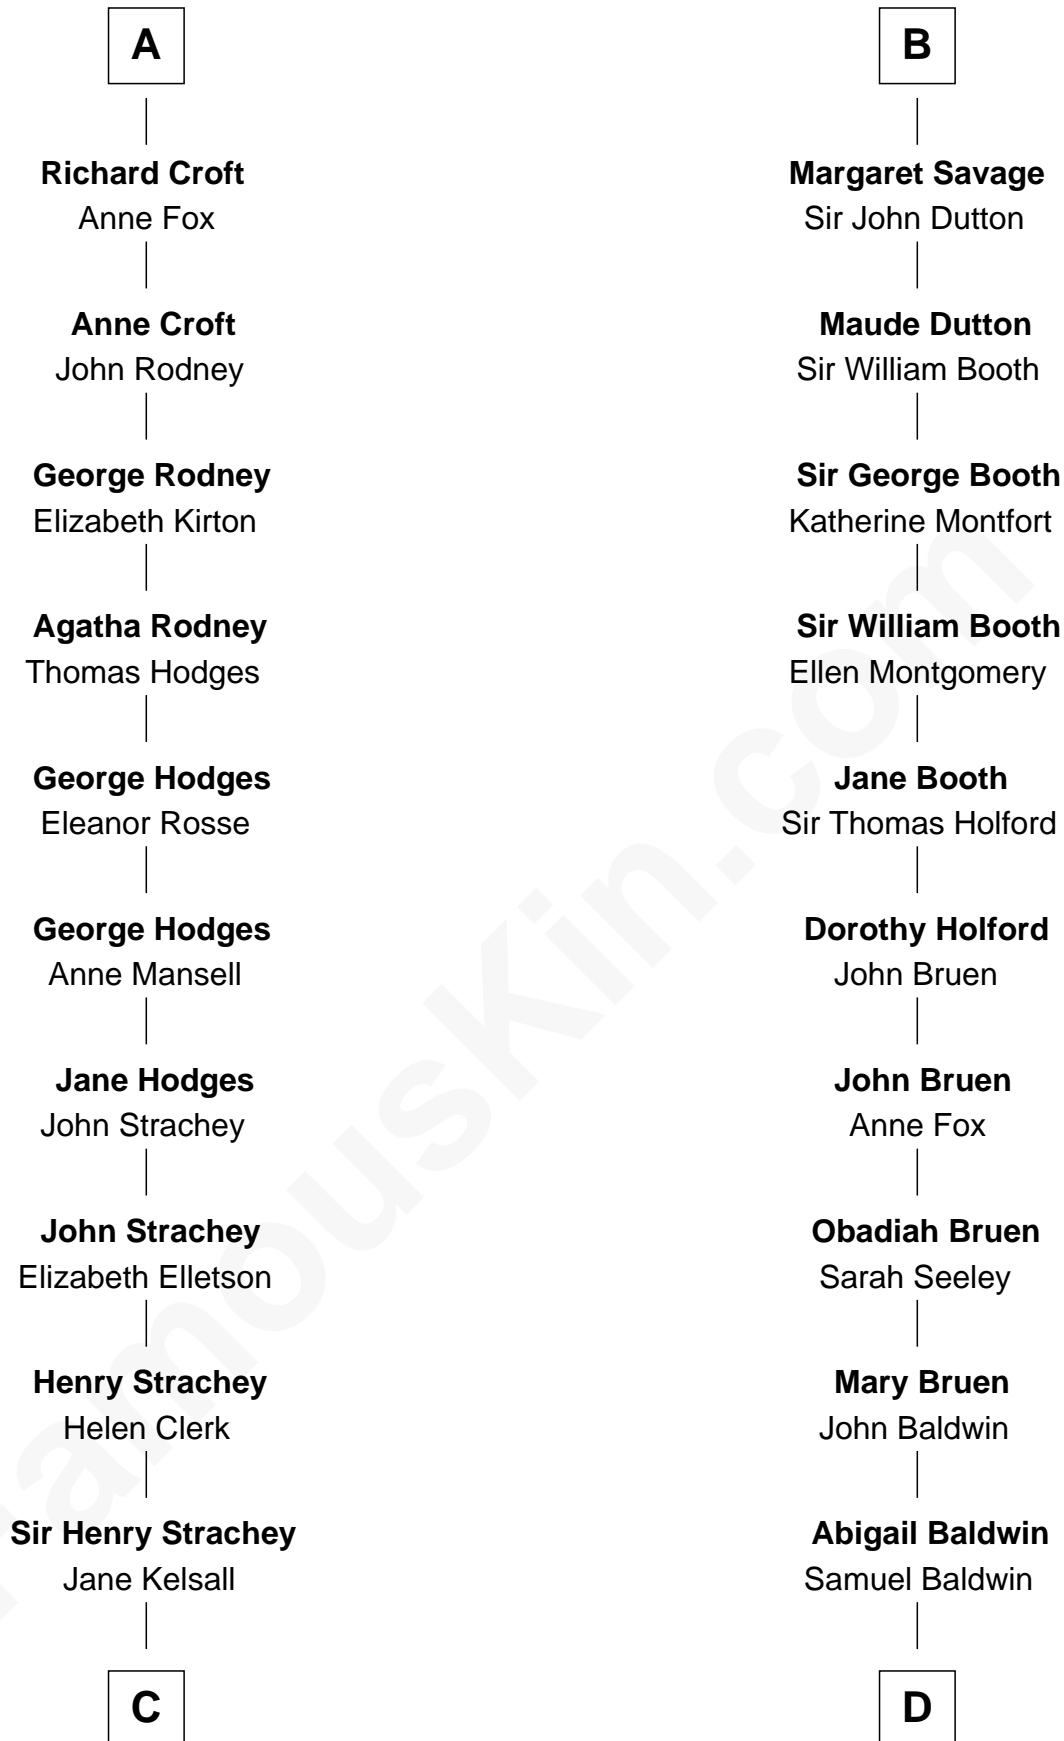

FamousKin.com

Relationship Chart of

Lytton Strachey

Author and Co-Founder of Bloomsbury Group

19th cousin of

Abraham Baldwin

Signer of the U.S. Constitution

Sir Roger de Somery

Nichole d'Aubenev

C

Edward Strachey
Julia Woodburn Kirkpatrick

Sir Richard Strachey
Jane Maria Grant

Lytton Strachey
British Author

D

Timothy Baldwin
Bathsheba Stone

Michael Baldwin
Lucy Dudley