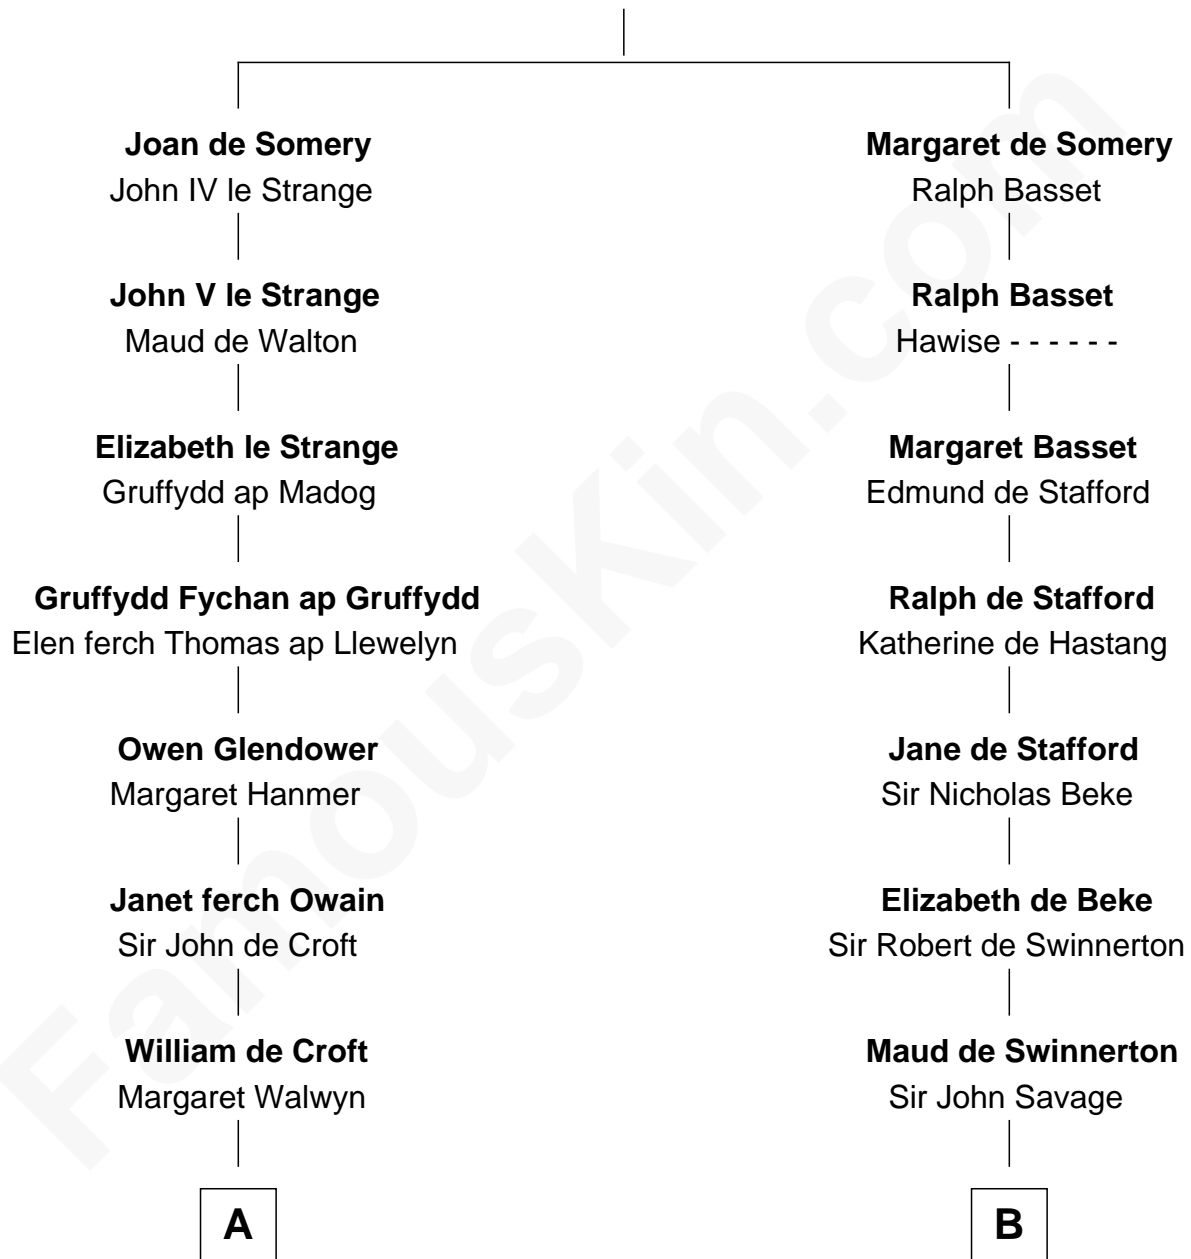

FamousKin.com

Relationship Chart of

Lytton Strachey

Author and Co-Founder of Bloomsbury Group

19th cousin of

Abraham Baldwin

Signer of the U.S. Constitution

Sir Roger de Somery

Nichole d'Aubenev

C

Edward Strachey
Julia Woodburn Kirkpatrick

Sir Richard Strachey
Jane Maria Grant

Lytton Strachey
British Author

D

Timothy Baldwin
Bathsheba Stone

Michael Baldwin
Lucy Dudley

Abraham Baldwin
Signer of the U.S. Constitution

FamousKin.com