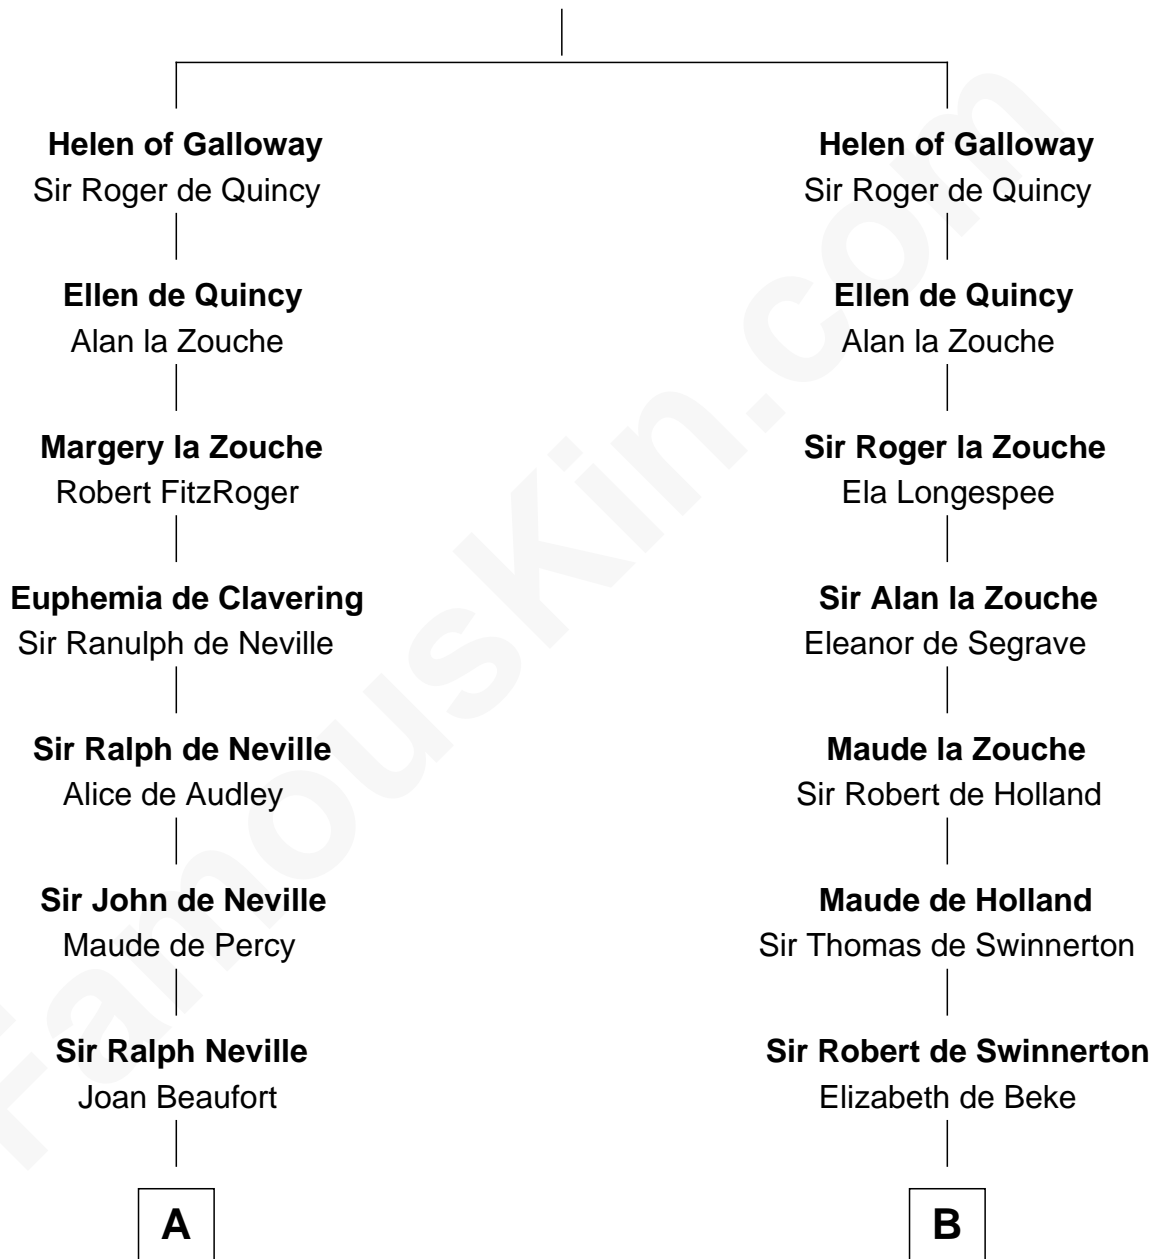

FamousKin.com

Relationship Chart of Lytton Strachey

Author and Co-Founder of Bloomsbury Group

20th cousin of

Abraham Baldwin

Signer of the U.S. Constitution

Alan of Galloway

Helen de l'Isle

C

Jane Kelsall
Sir Henry Strachey

Edward Strachey
Julia Woodburn Kirkpatrick

Sir Richard Strachey
Jane Maria Grant

Lytton Strachey
British Author

D

Abigail Baldwin
Samuel Baldwin

Timothy Baldwin
Bathsheba Stone