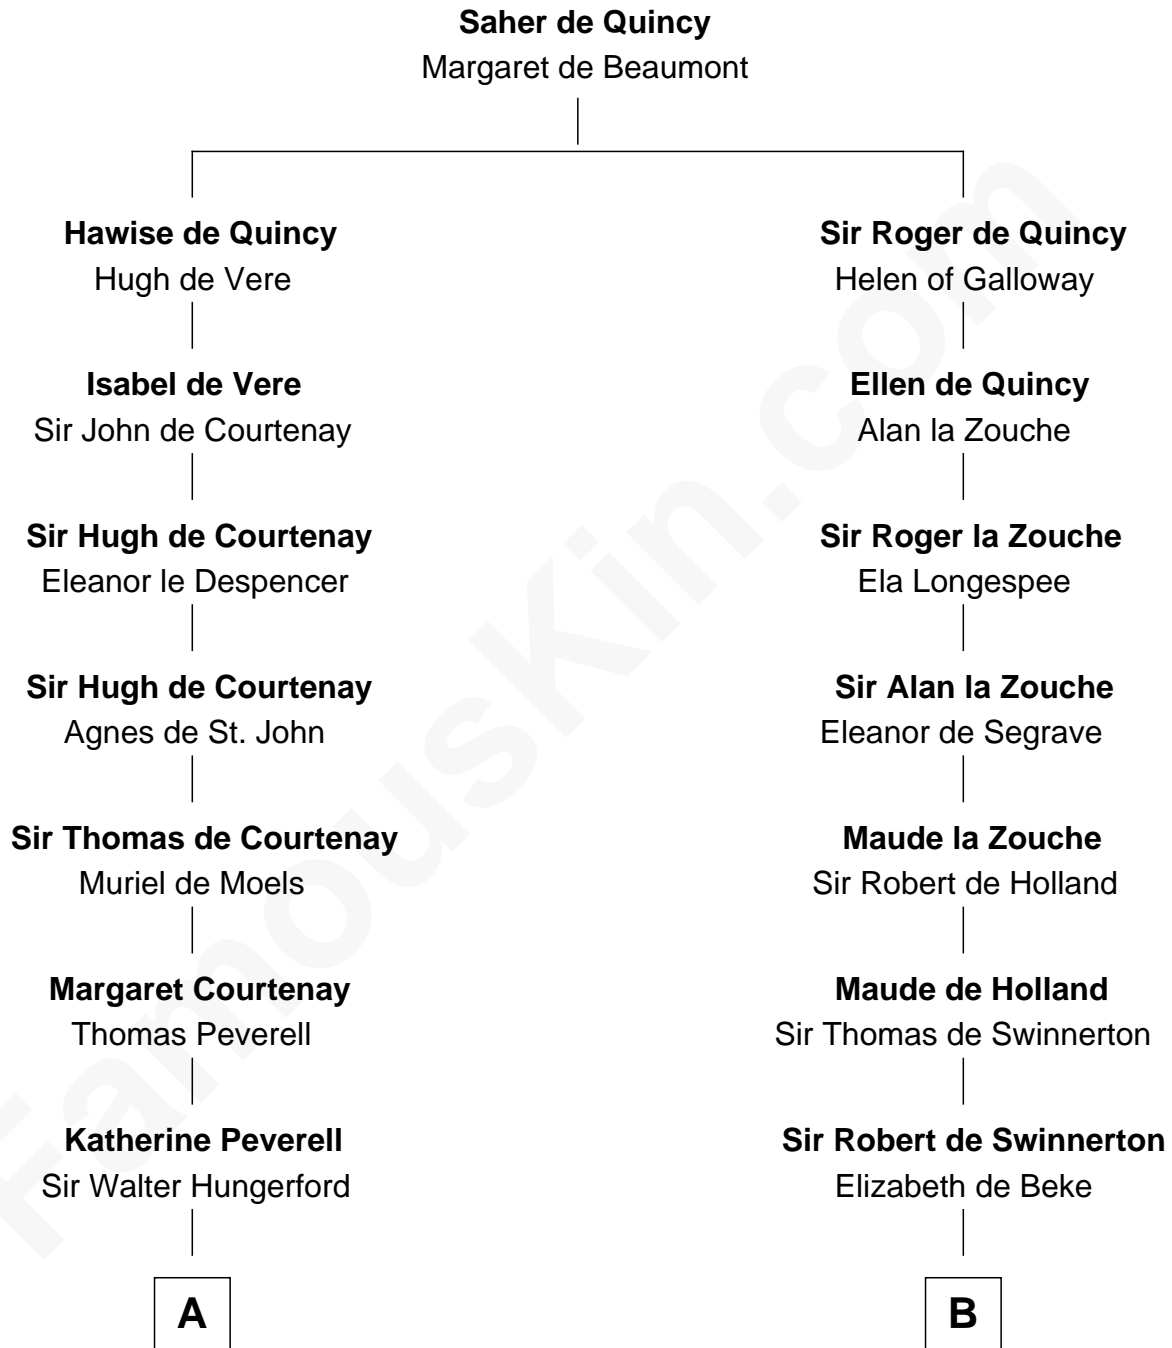

FamousKin.com

Relationship Chart of

Lytton Strachey

Author and Co-Founder of Bloomsbury Group

20th cousin of

Abraham Baldwin

Signer of the U.S. Constitution

C

Sir Henry Strachey

Jane Kelsall

Edward Strachey

Julia Woodburn Kirkpatrick

Sir Richard Strachey

Jane Maria Grant

Lytton Strachey

British Author