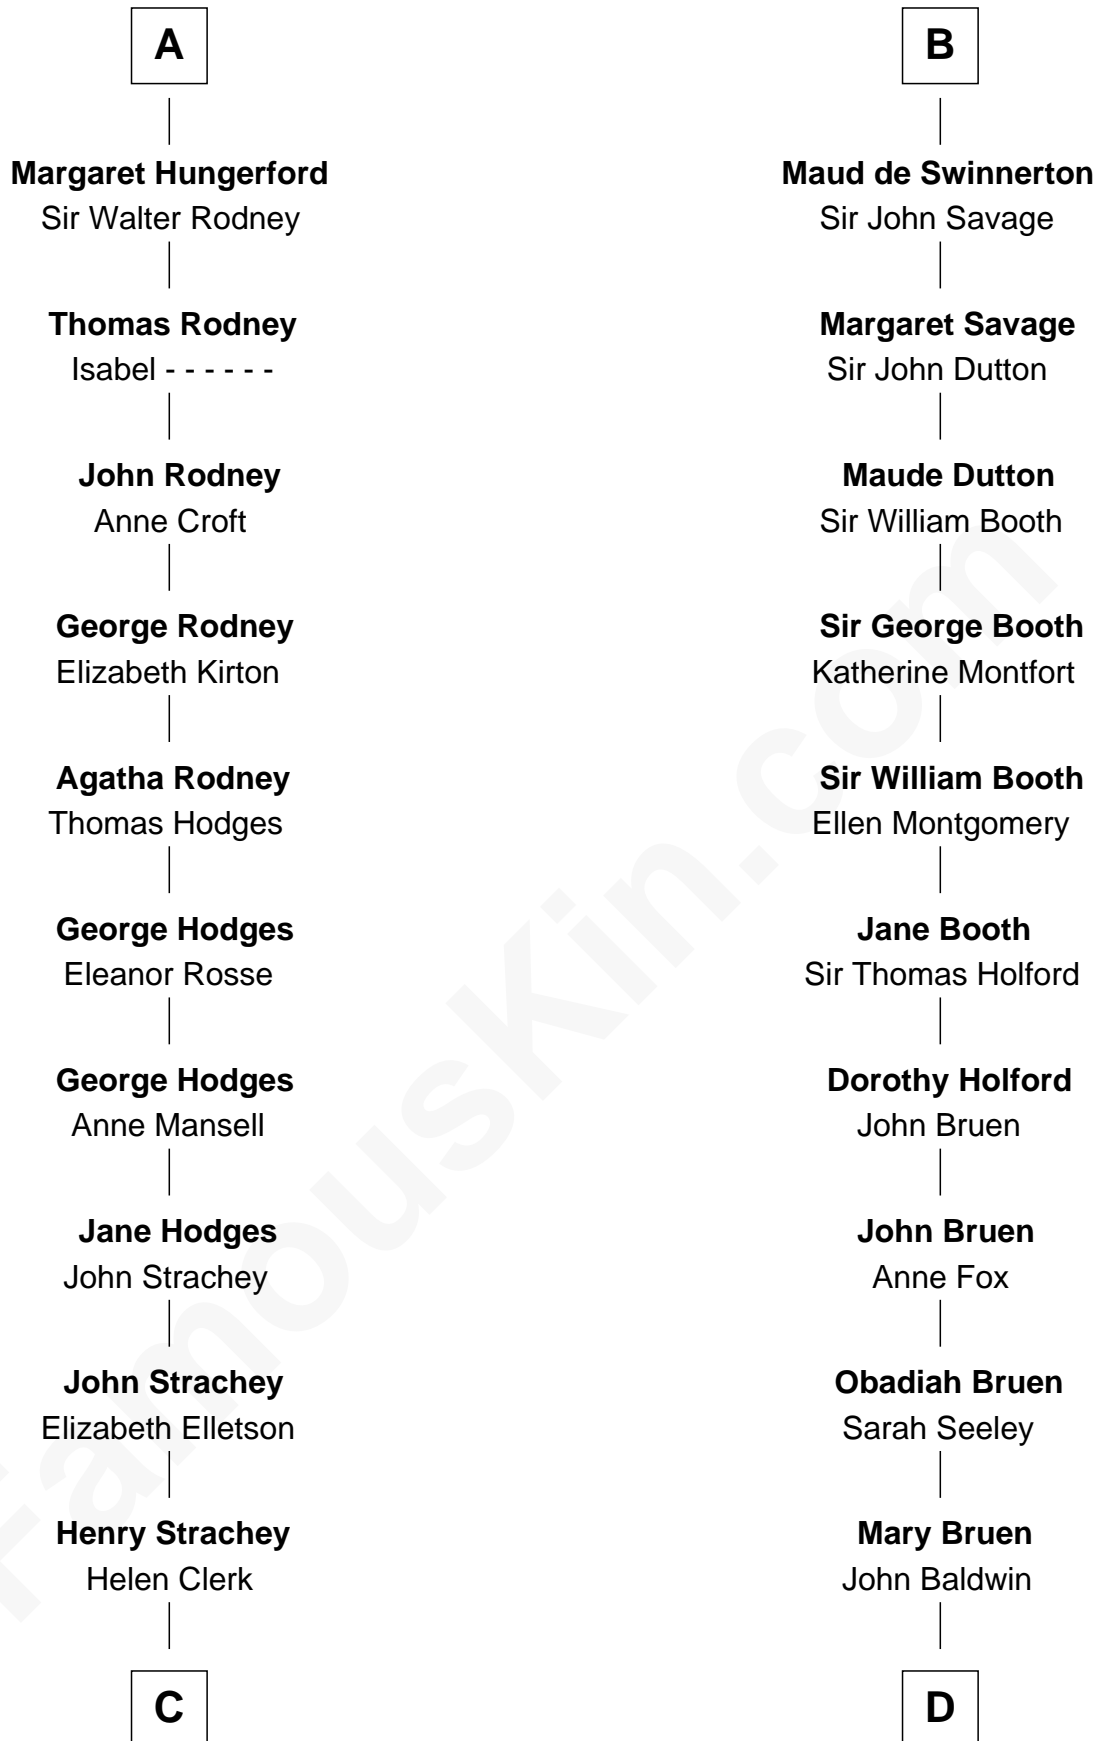

FamousKin.com

Relationship Chart of

Lytton Strachey

Author and Co-Founder of Bloomsbury Group

20th cousin of

Abraham Baldwin

Signer of the U.S. Constitution

C

Sir Henry Strachey

Jane Kelsall

Edward Strachey

Julia Woodburn Kirkpatrick

Sir Richard Strachey

Jane Maria Grant

Lytton Strachey

British Author