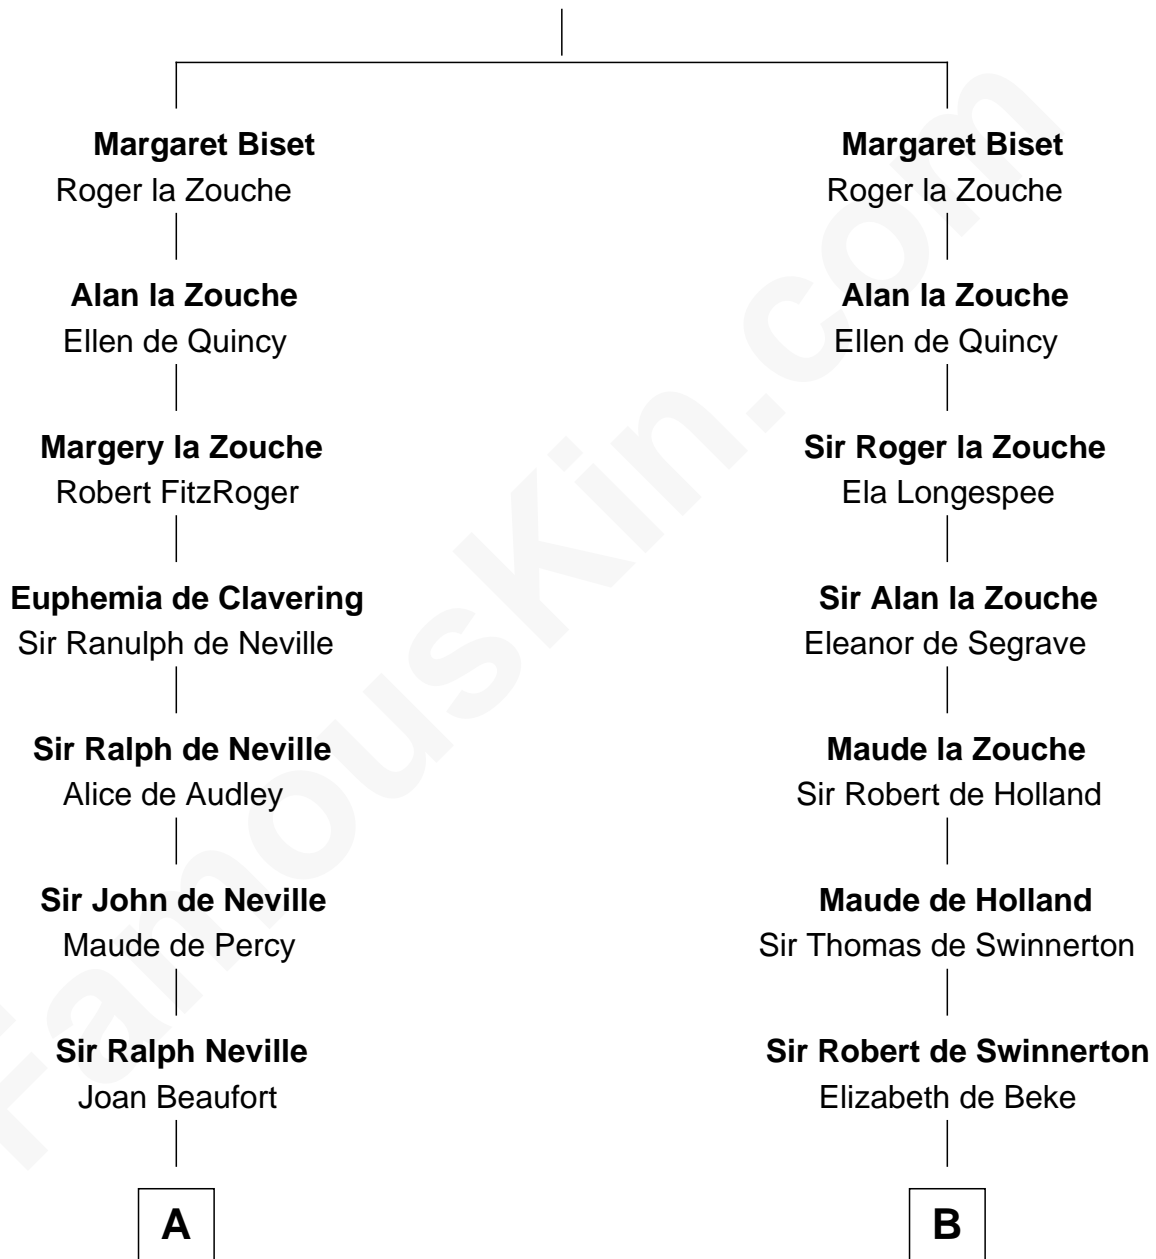

## Relationship Chart of

### Lytton Strachey

Author and Co-Founder of Bloomsbury Group

20th cousin of

### Abraham Baldwin

Signer of the U.S. Constitution

Henry Biset

**C**

**Jane Kelsall**  
Sir Henry Strachey

**Edward Strachey**  
Julia Woodburn Kirkpatrick

**Sir Richard Strachey**  
Jane Maria Grant

**Lytton Strachey**  
*British Author*

**D**

**Abigail Baldwin**  
Samuel Baldwin

**Timothy Baldwin**  
Bathsheba Stone

**Michael Baldwin**  
Lucy Dudley

**Abraham Baldwin**  
*Signer of the U.S. Constitution*