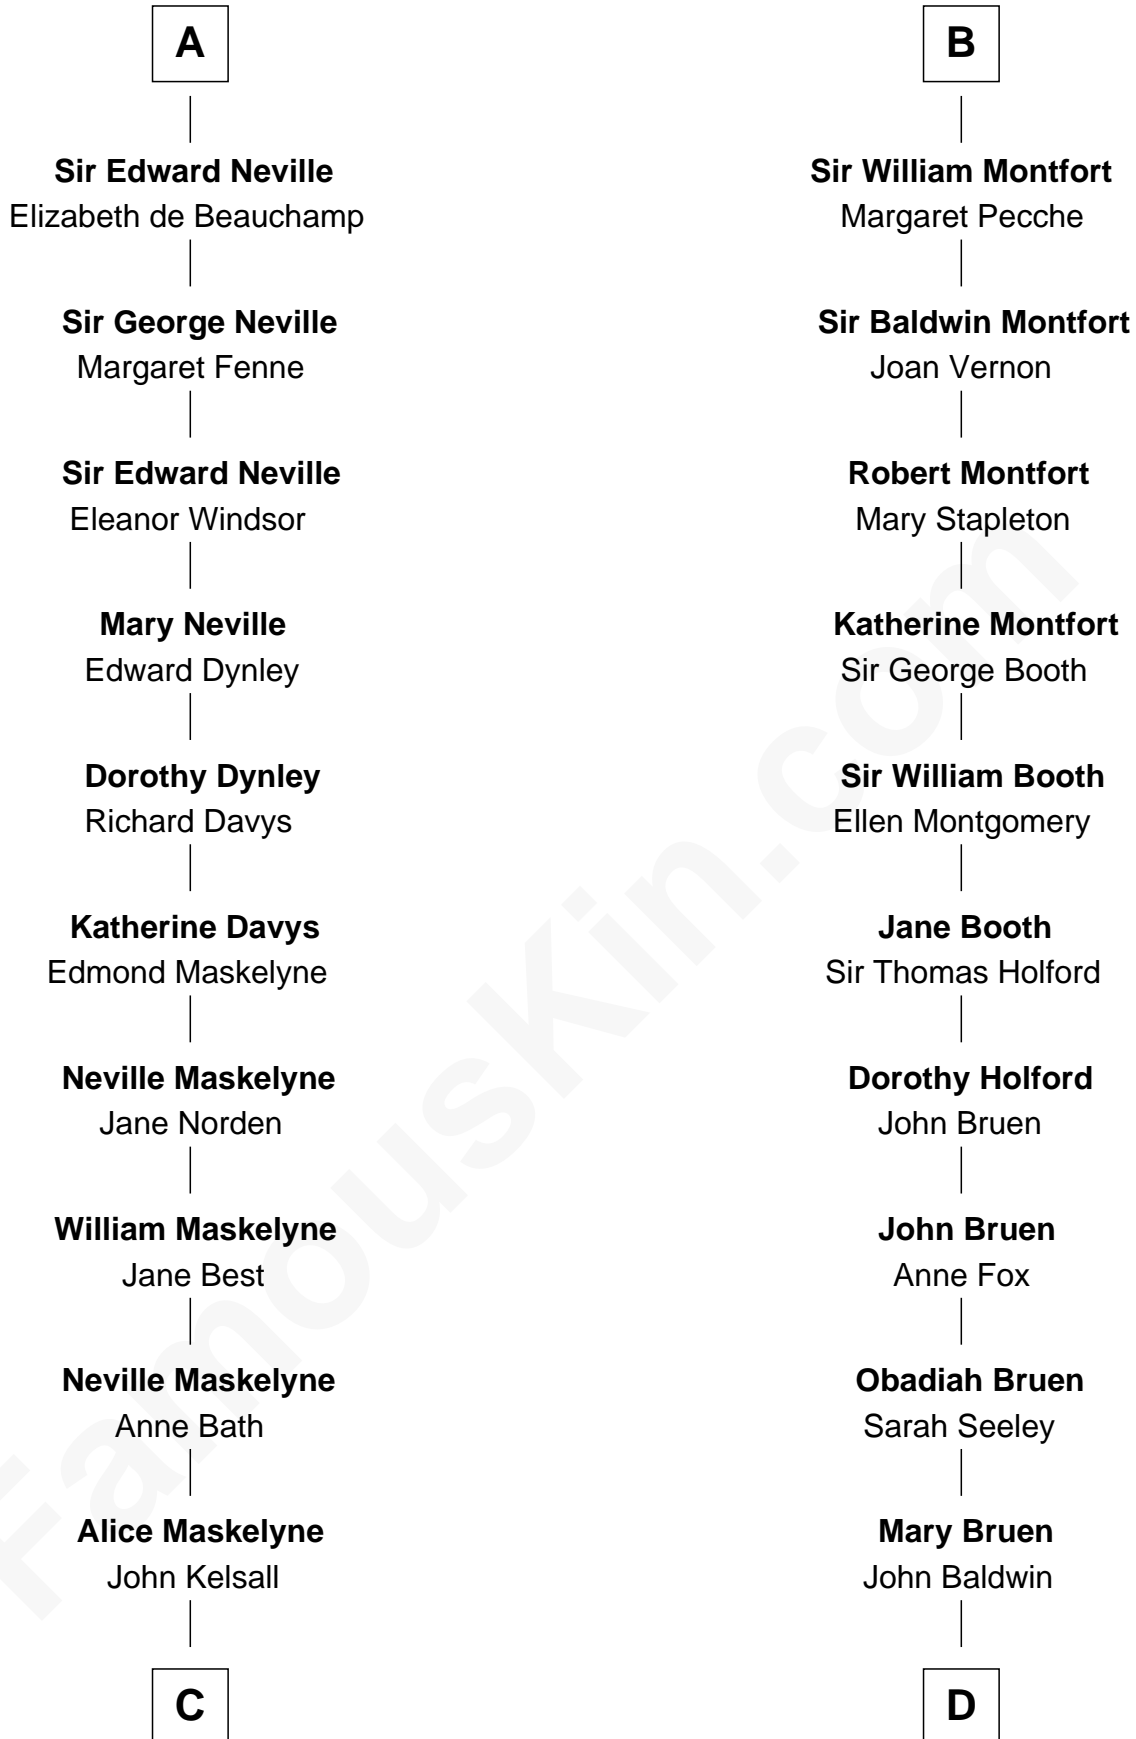

FamousKin.com

Relationship Chart of Lytton Strachey

Author and Co-Founder of Bloomsbury Group

20th cousin of

Abraham Baldwin

Signer of the U.S. Constitution

Sir William Marshal

Isabel de Clare

C

Jane Kelsall
Sir Henry Strachey

Edward Strachey
Julia Woodburn Kirkpatrick

Sir Richard Strachey
Jane Maria Grant

Lytton Strachey
British Author

D

Abigail Baldwin
Samuel Baldwin

Timothy Baldwin
Bathsheba Stone

Michael Baldwin
Lucy Dudley

Abraham Baldwin
Signer of the U.S. Constitution