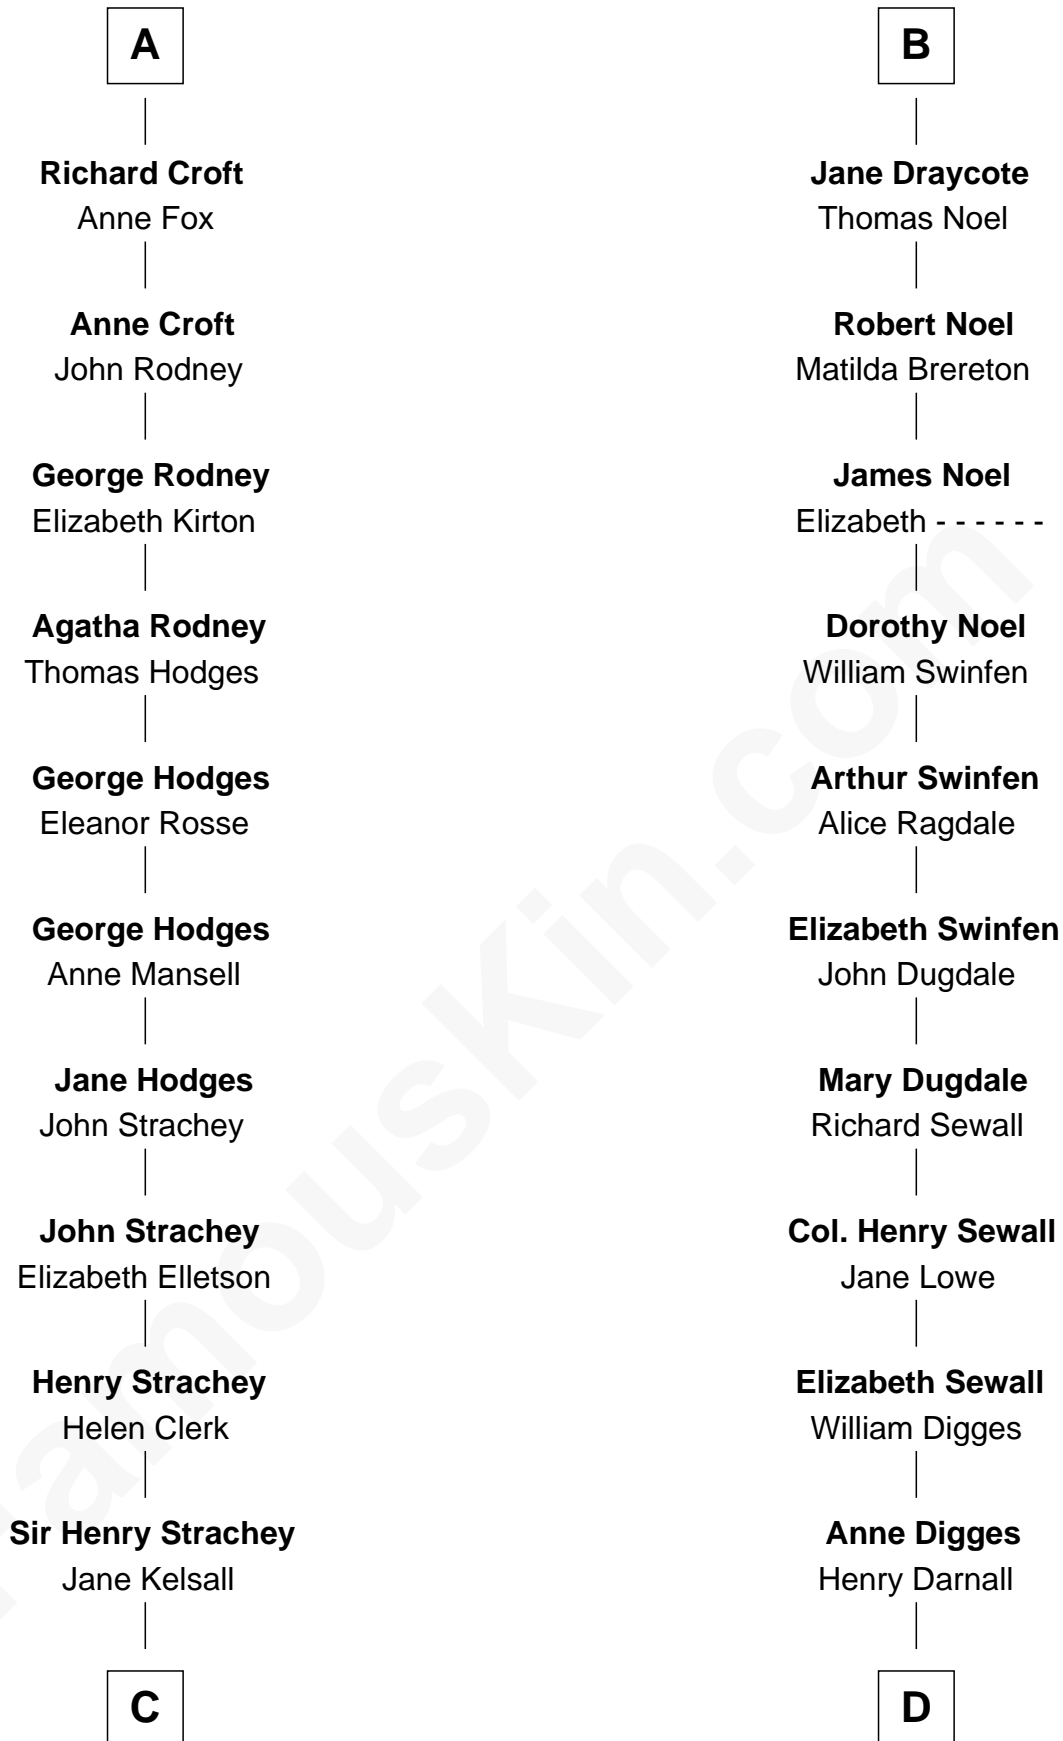

FamousKin.com

Relationship Chart of

Lytton Strachey

Author and Co-Founder of Bloomsbury Group

18th cousin 1 time removed of

Daniel Carroll

Signer of the U.S. Constitution

Sir Roger de Somery

Nichole d'Aubenev

C

Edward Strachey
Julia Woodburn Kirkpatrick

Sir Richard Strachey
Jane Maria Grant

Lytton Strachey
British Author

D

Eleanor Darnall
Daniel Carroll

Daniel Carroll
Signer of the U.S. Constitution