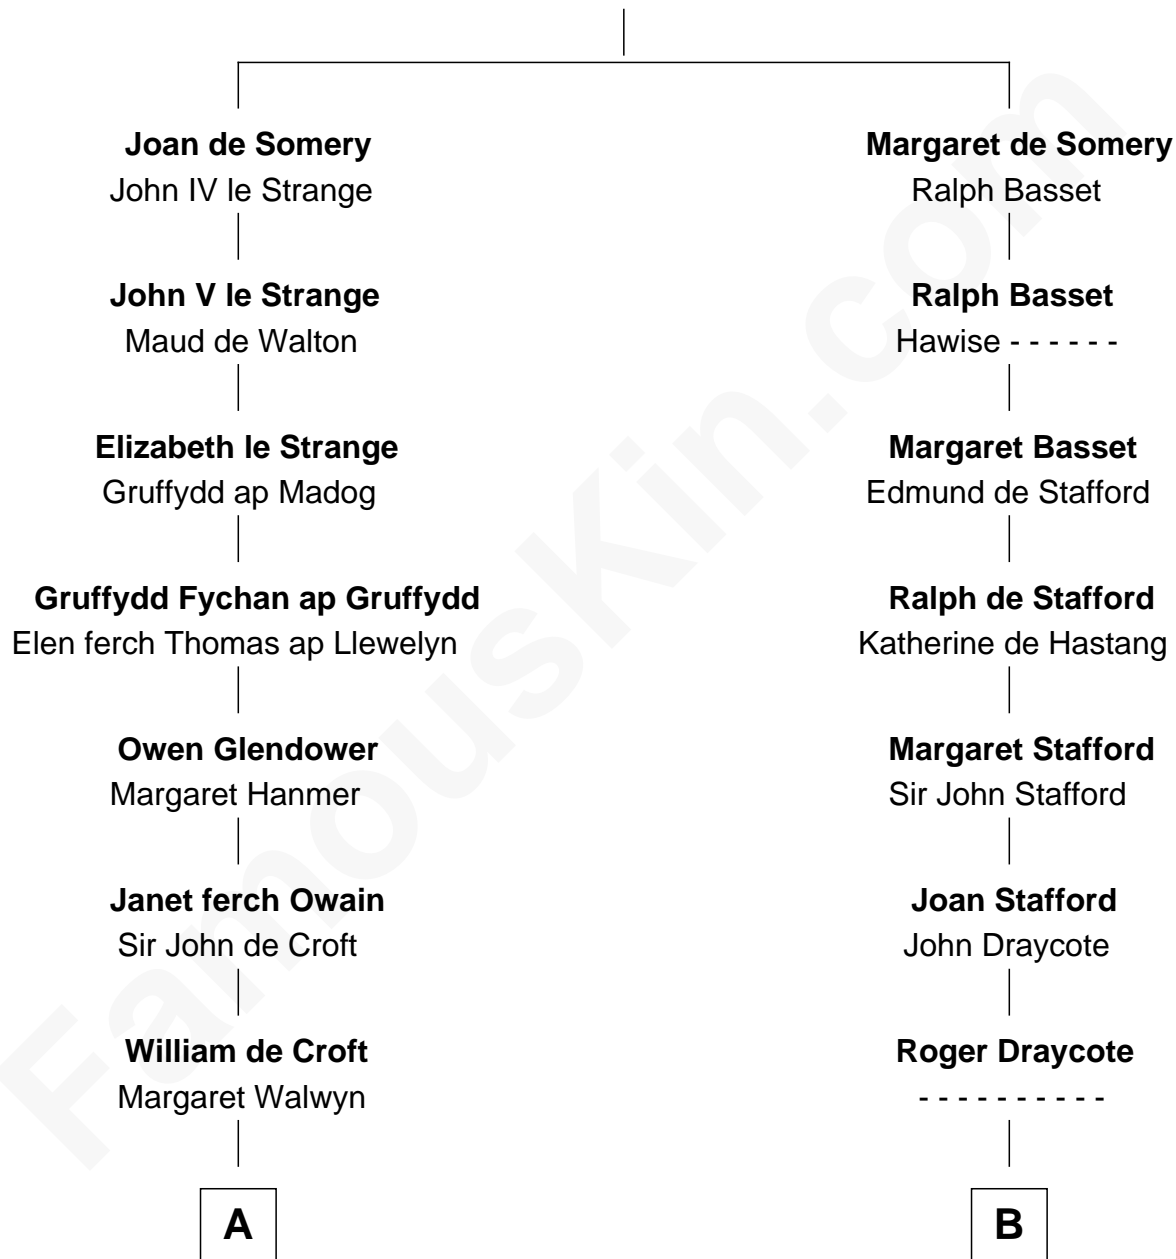

FamousKin.com

Relationship Chart of

Lytton Strachey

Author and Co-Founder of Bloomsbury Group

18th cousin 1 time removed of

Daniel Carroll

Signer of the U.S. Constitution

Sir Roger de Somery

Nichole d'Aubenev

C

Edward Strachey
Julia Woodburn Kirkpatrick

Sir Richard Strachey
Jane Maria Grant

Lytton Strachey
British Author

D

Eleanor Darnall
Daniel Carroll

Daniel Carroll
Signer of the U.S. Constitution