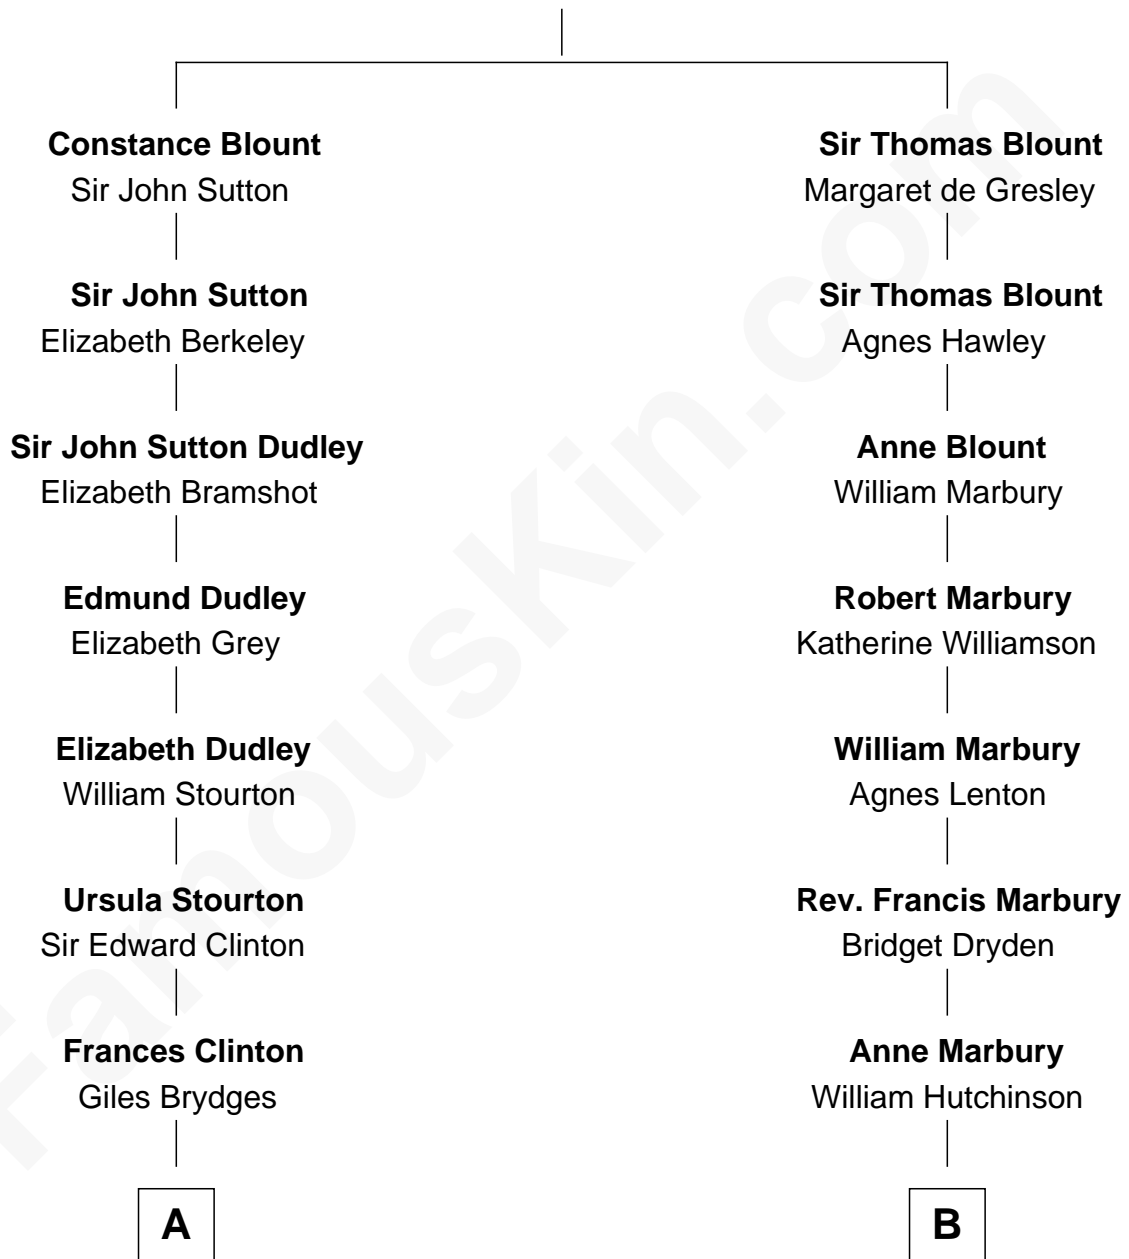

# FamousKin.com Relationship Chart of

**Sarah Ferguson**

*Duchess of York*

18th cousin 1 time removed of

**Story Musgrave**

*NASA Astronaut*

**Sir Walter Blount**

Sancha de Ayala

**A**

**Catherine Brydges**

Francis Russell

**Sir William Russell**

Anne Carr

**William Russell**

Rachel Wriothesley

**Sir Wriothesley Russell**

Elizabeth Howland

**John Russell**

Gertrude Leveson-Gower

**Francis Russell**

Elizabeth Keppel

**Sir John Russell**

Georgiana Gordon

**Louisa Jane Russell**