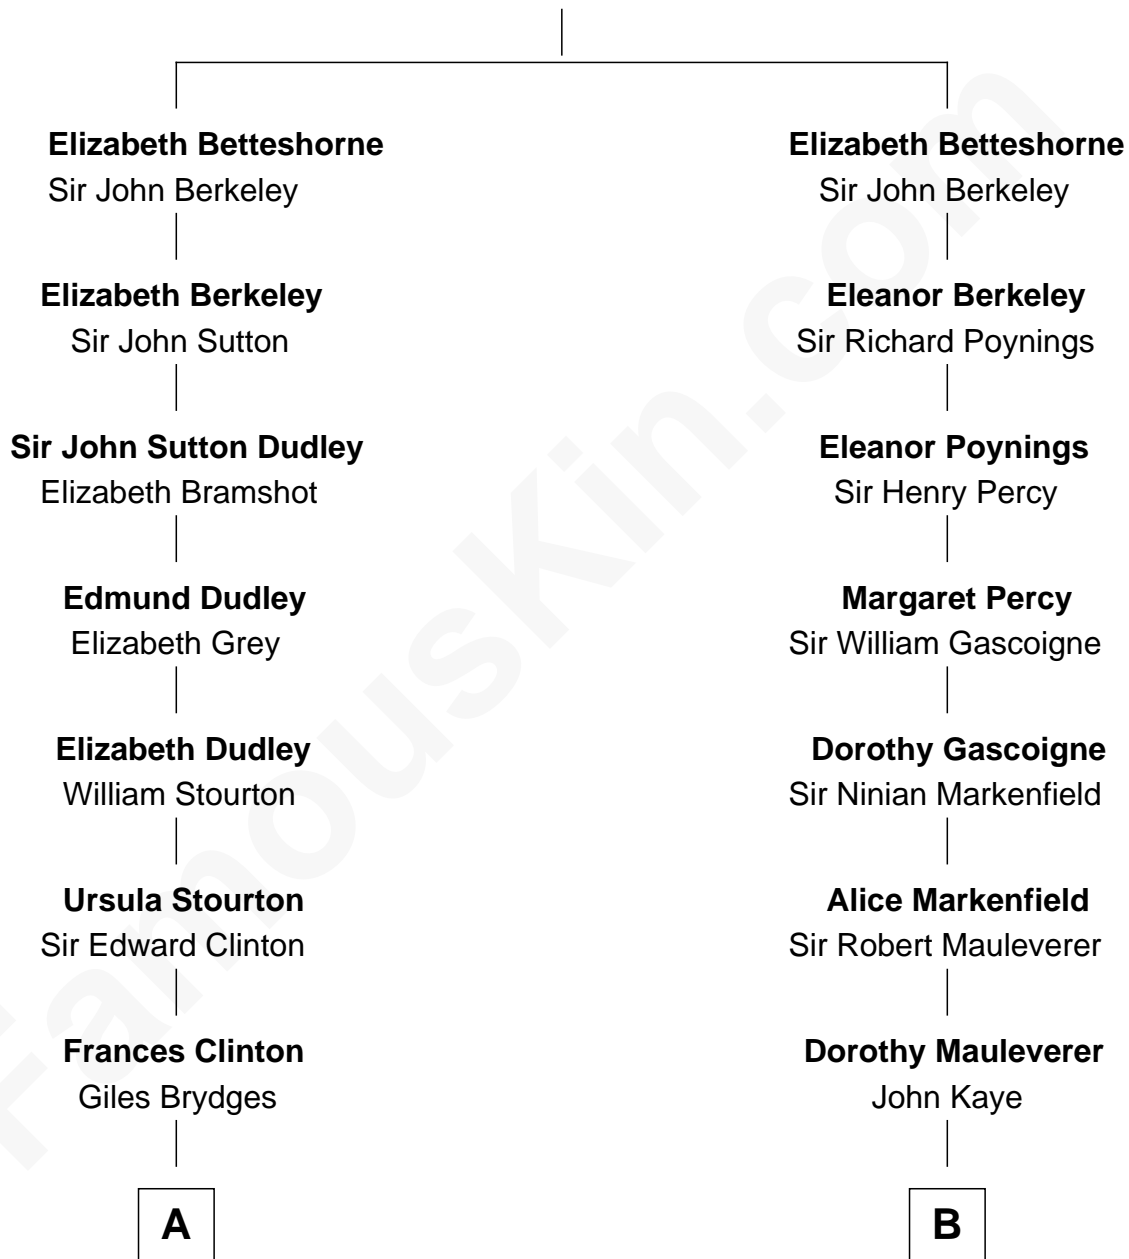

FamousKin.com Relationship Chart of

Sarah Ferguson

Duchess of York

19th cousin 1 time removed of

Story Musgrave

NASA Astronaut

Sir John de Betteshorne

C

Marian Louisa Montagu-Douglas-Scott

Andrew Henry Ferguson

Ronald Ivor Ferguson

Susan Mary Wright

Sarah Ferguson

Duchess of York

D

Edward Gray

Elizabeth Gray Story

Marguerite Gray

John Butler Swann

Marguerite Swann

Percy Musgrave

Story Musgrave

NASA Astronaut

FamousKin.com