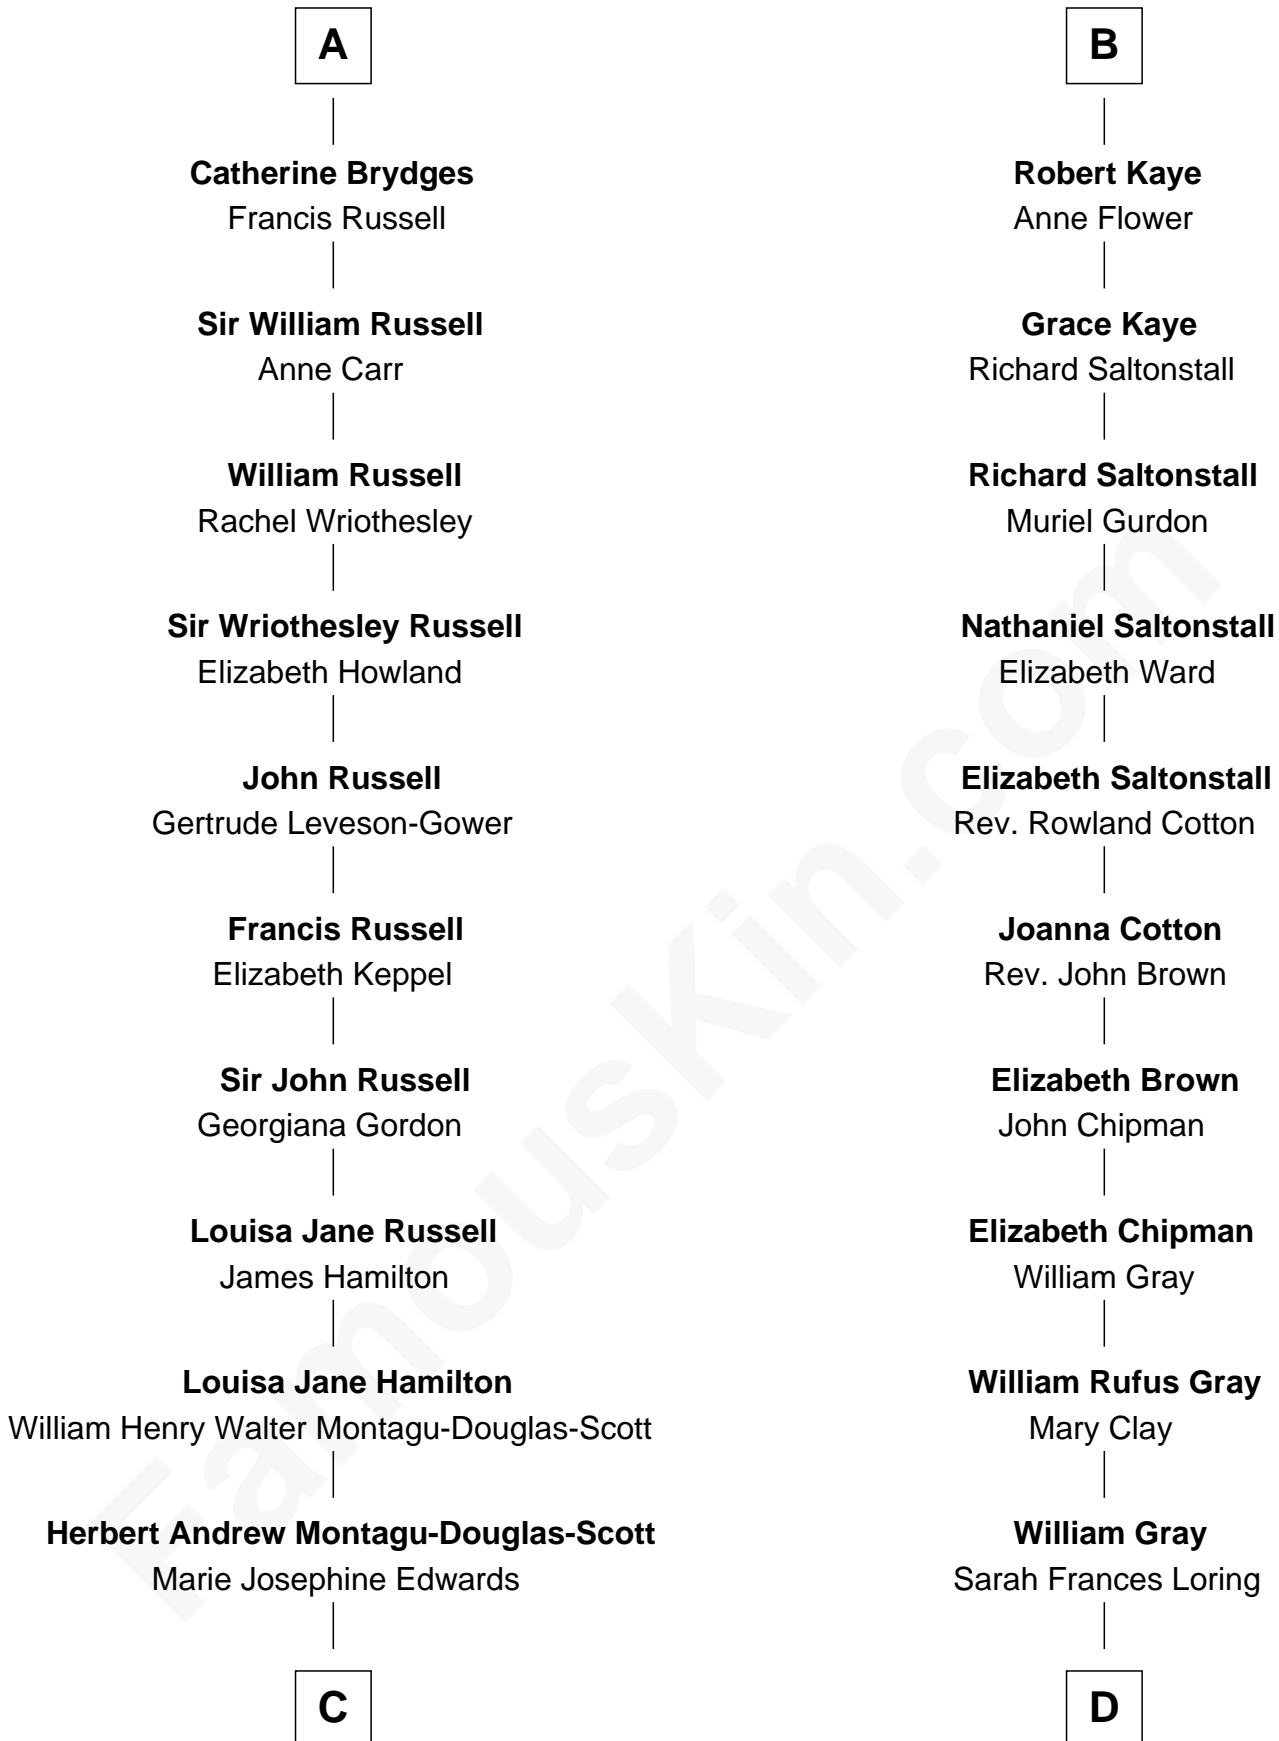

FamousKin.com Relationship Chart of

Sarah Ferguson

Duchess of York

19th cousin 1 time removed of

Story Musgrave

NASA Astronaut

Sir John de Betteshorne

C

Marian Louisa Montagu-Douglas-Scott

Andrew Henry Ferguson

Ronald Ivor Ferguson

Susan Mary Wright

Sarah Ferguson

Duchess of York

D

Edward Gray

Elizabeth Gray Story

Marguerite Gray

John Butler Swann

Marguerite Swann

Percy Musgrave

Story Musgrave

NASA Astronaut

FamousKin.com