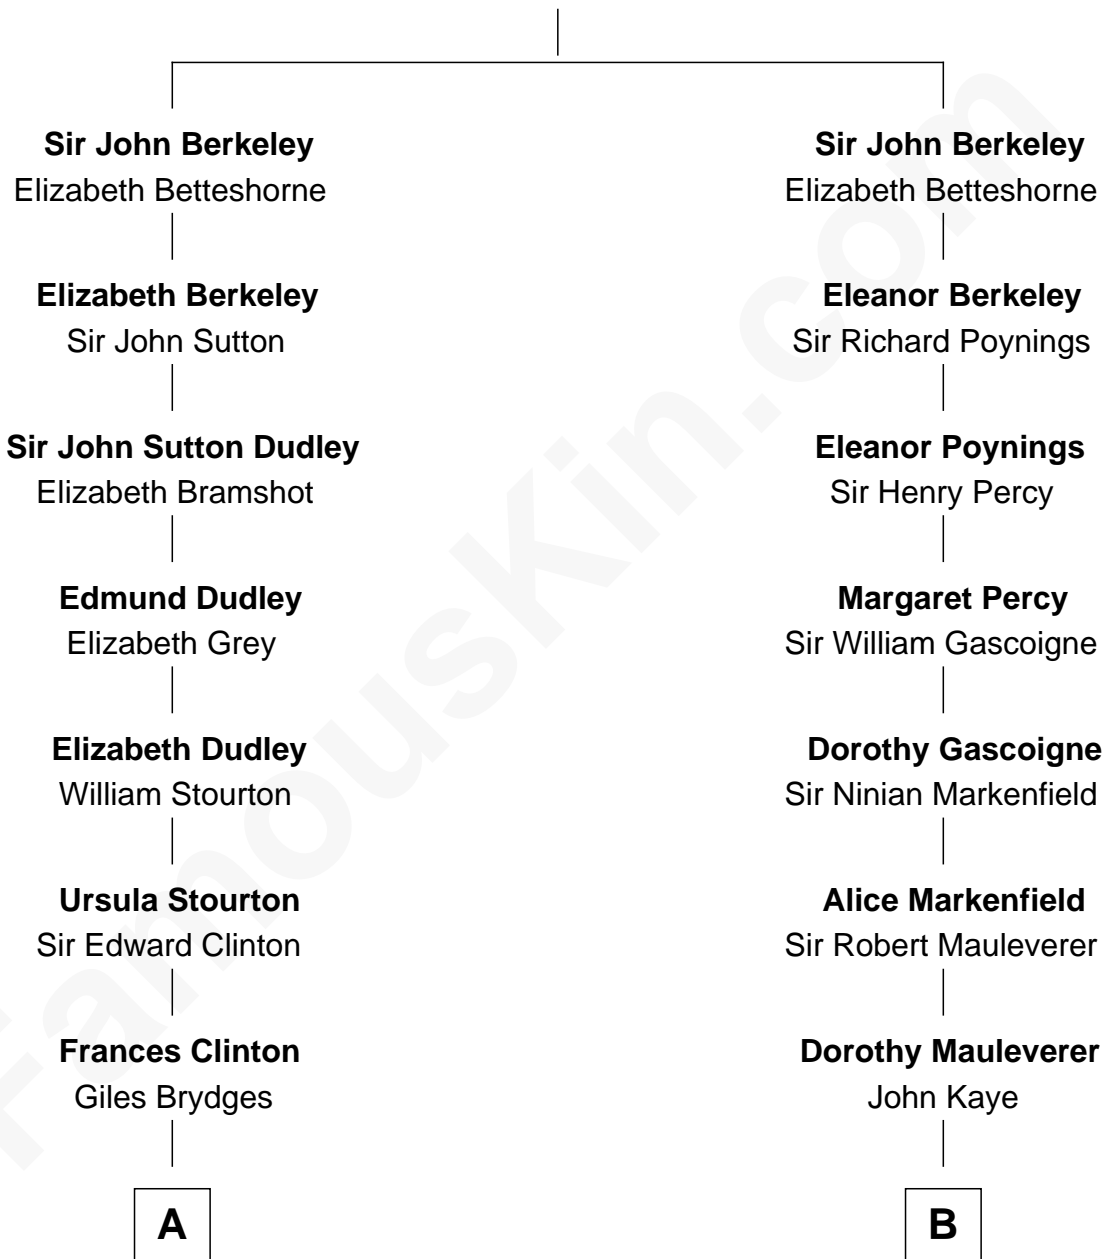

# FamousKin.com Relationship Chart of

**Sarah Ferguson**

*Duchess of York*

19th cousin 1 time removed of

**Story Musgrave**

*NASA Astronaut*

**Thomas de Berkeley**

Katherine de Clyvedon

**C**

**Marian Louisa Montagu-Douglas-Scott**

Andrew Henry Ferguson

**Ronald Ivor Ferguson**

Susan Mary Wright

**Sarah Ferguson**

*Duchess of York*

**D**

**Edward Gray**

Elizabeth Gray Story

**Marguerite Gray**

John Butler Swann

**Marguerite Swann**

Percy Musgrave

**Story Musgrave**

*NASA Astronaut*