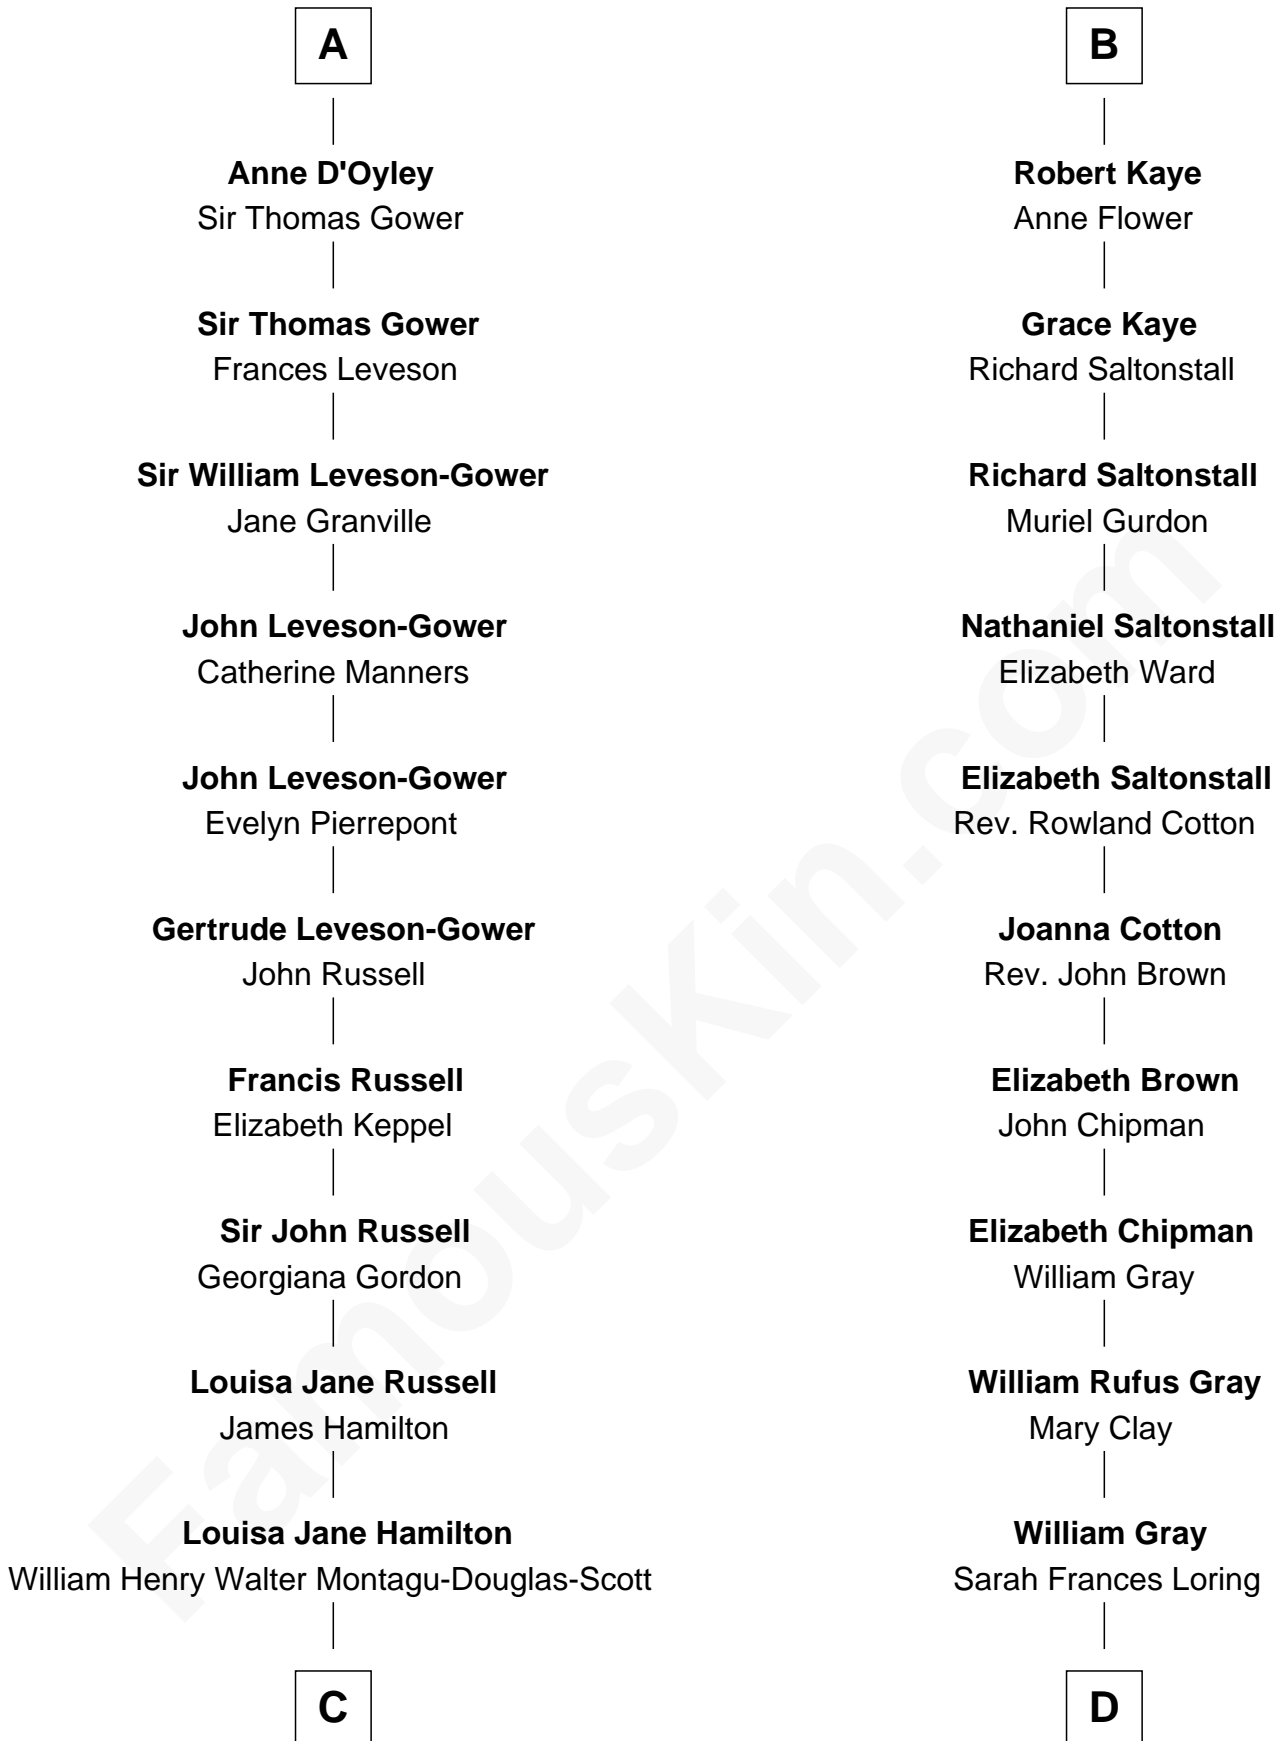

FamousKin.com Relationship Chart of

Sarah Ferguson

Duchess of York

20th cousin of

Story Musgrave

NASA Astronaut

Margaret de Stafford

Sir Ralph Neville

Duchess of York

D

Edward Gray

Elizabeth Gray Story

Marguerite Gray

John Butler Swann

Marguerite Swann

Percy Musgrave