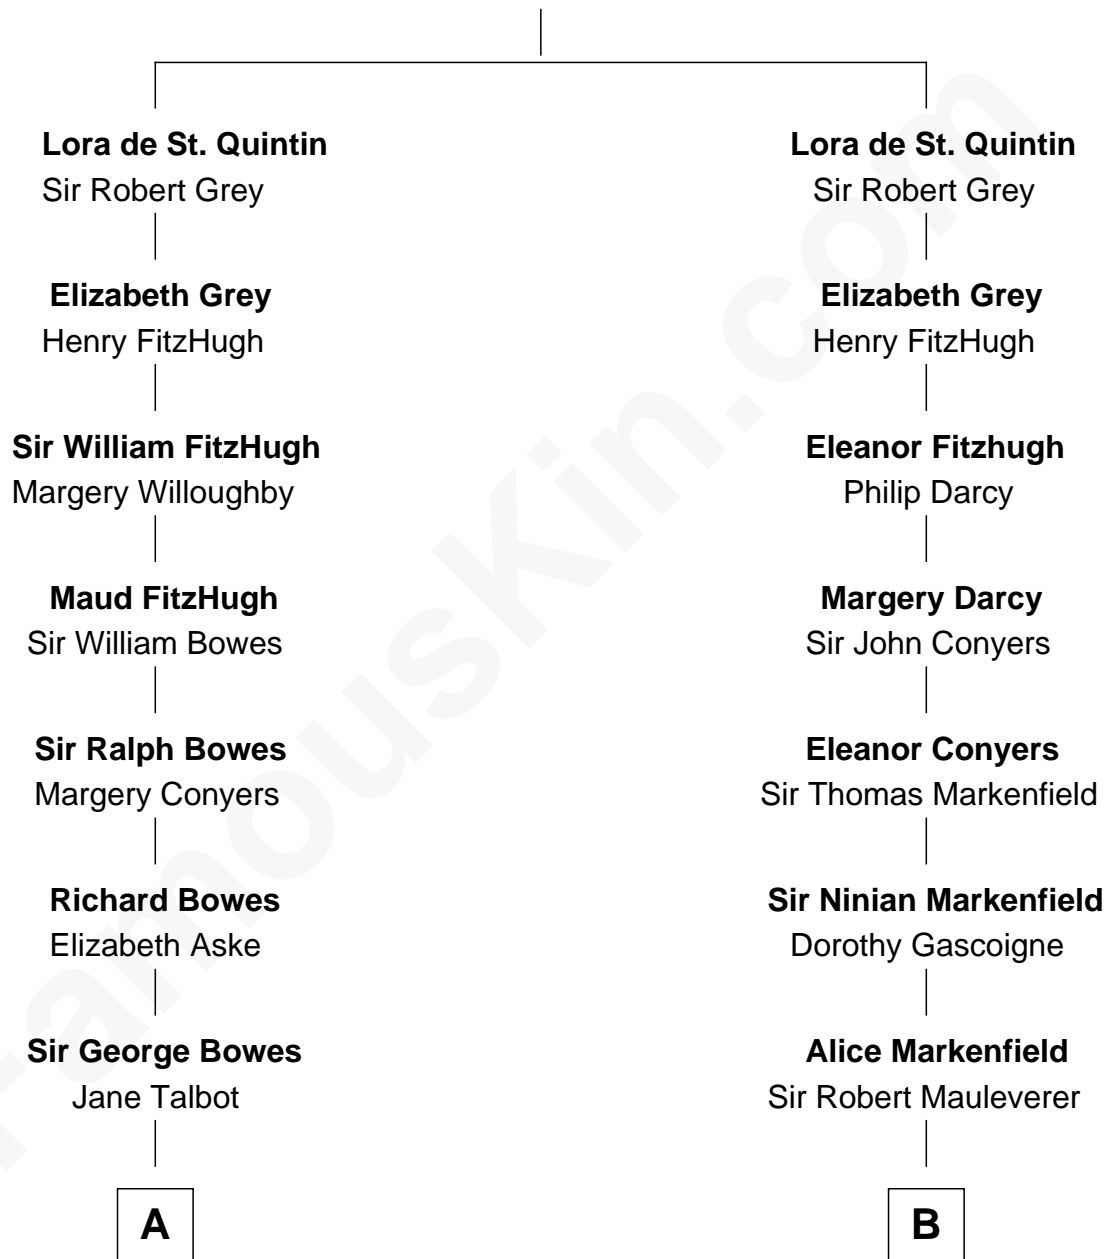

FamousKin.com Relationship Chart of

Sarah Ferguson

Duchess of York

20th cousin 1 time removed of

Story Musgrave

NASA Astronaut

Herbert de St. Quintin

A

Thomas Bowes

Anne Warcop

Thomas Bowes

Anne Maxton

Sir William Bowes

Elizabeth Blakiston

Anne Bowes

Edward Chaloner