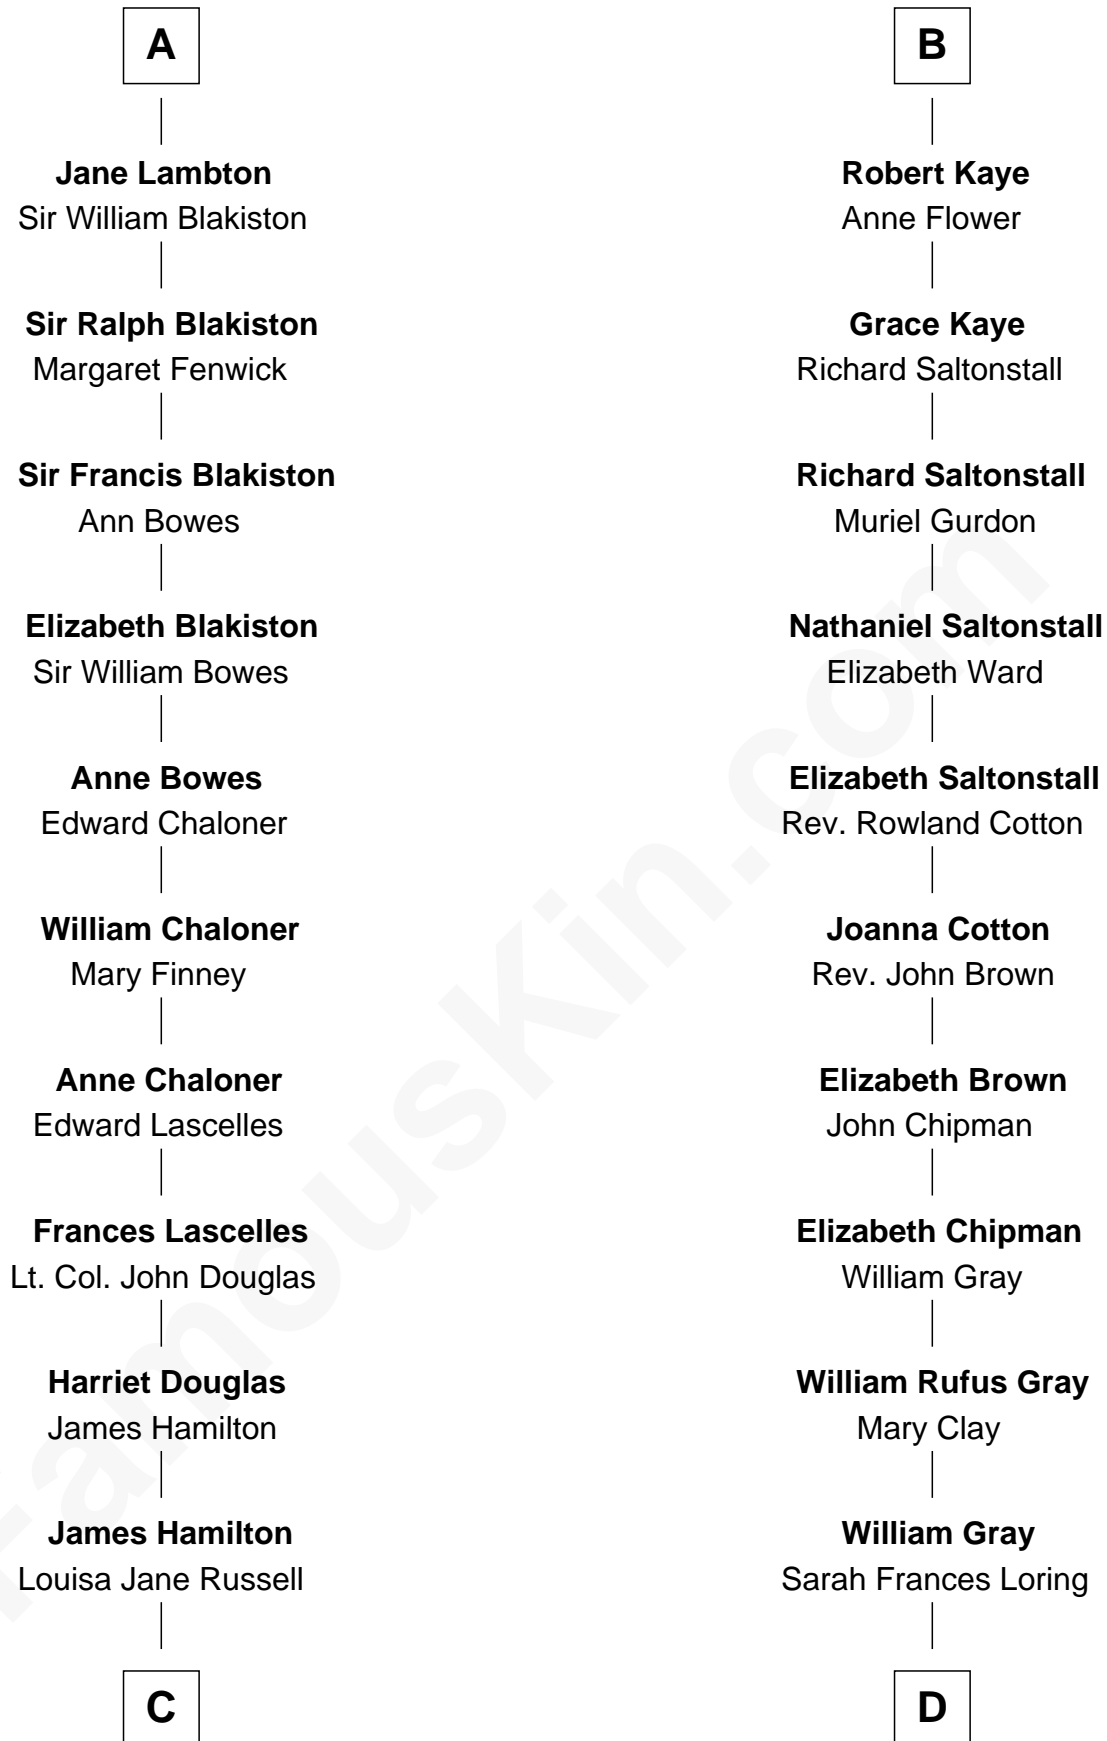

# FamousKin.com Relationship Chart of

**Sarah Ferguson**

*Duchess of York*

20th cousin 1 time removed of

**Story Musgrave**

*NASA Astronaut*

**Sir Robert de Ferrers**

Joan Beaufort

**C**

**Louisa Jane Hamilton**

William Henry Walter Montagu-Douglas-Scott

**Herbert Andrew Montagu-Douglas-Scott**

Marie Josephine Edwards

**Marian Louisa Montagu-Douglas-Scott**

Andrew Henry Ferguson

**Ronald Ivor Ferguson**

Susan Mary Wright

**Sarah Ferguson**

*Duchess of York*

**D**

**Edward Gray**

Elizabeth Gray Story

**Marguerite Gray**

John Butler Swann

**Marguerite Swann**

Percy Musgrave

**Story Musgrave**

*NASA Astronaut*