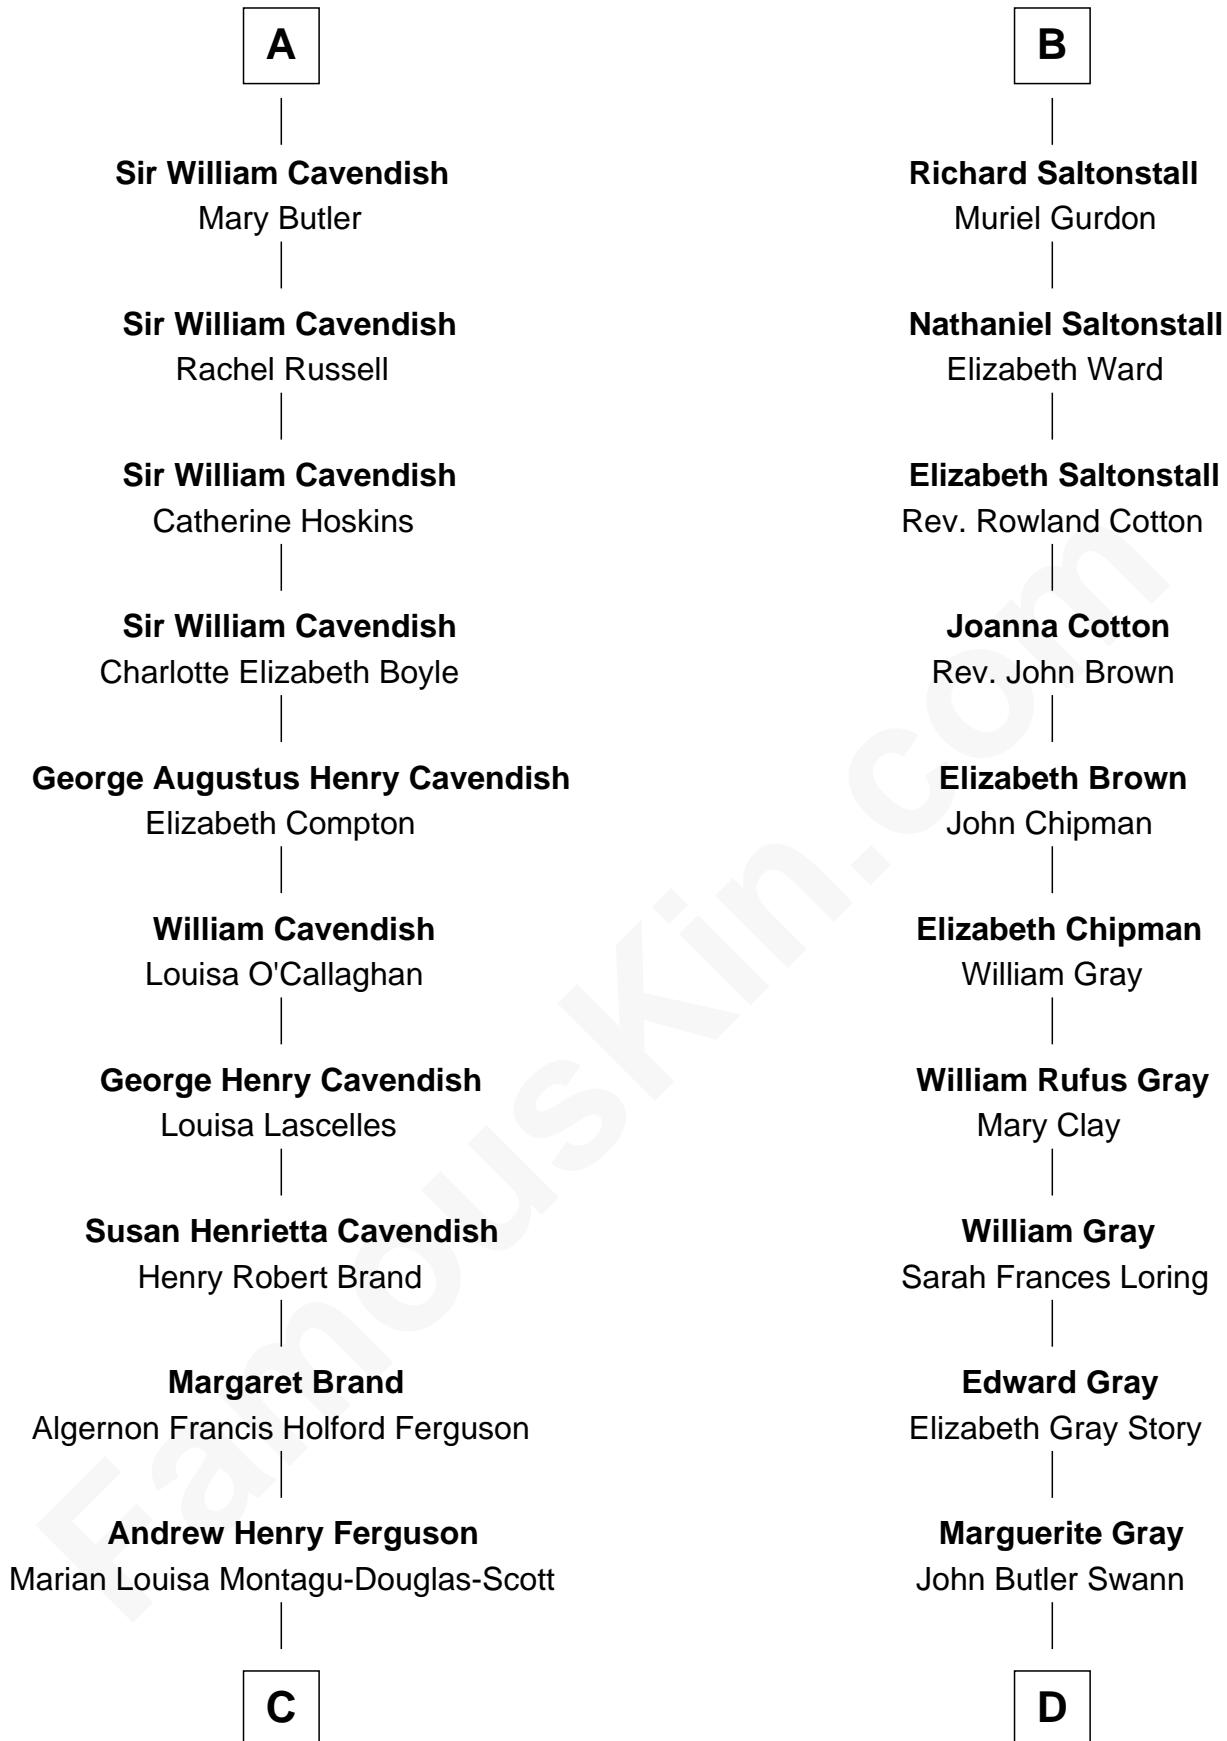

# FamousKin.com Relationship Chart of

**Sarah Ferguson**

*Duchess of York*

18th cousin of

**Story Musgrave**

*NASA Astronaut*

**Sir Thomas Chaworth**

Isabel Aylesbury

**Sir William Cavendish**

Anne Keighley

**William Cavendish**

Christian Bruce

**William Cavendish**

Elizabeth Cecil

**A**

**Elizabeth Chaworth**

Sir William FitzWilliam

**Isabel FitzWilliam**

Richard Wentworth

**Matthew Wentworth**

Elizabeth Woodruffe

**Beatrice Wentworth**

Arthur Kaye

**John Kaye**

Dorothy Mauleverer

**Robert Kaye**

Anne Flower

**Grace Kaye**

Richard Saltonstall

**B**

FamousKin.com