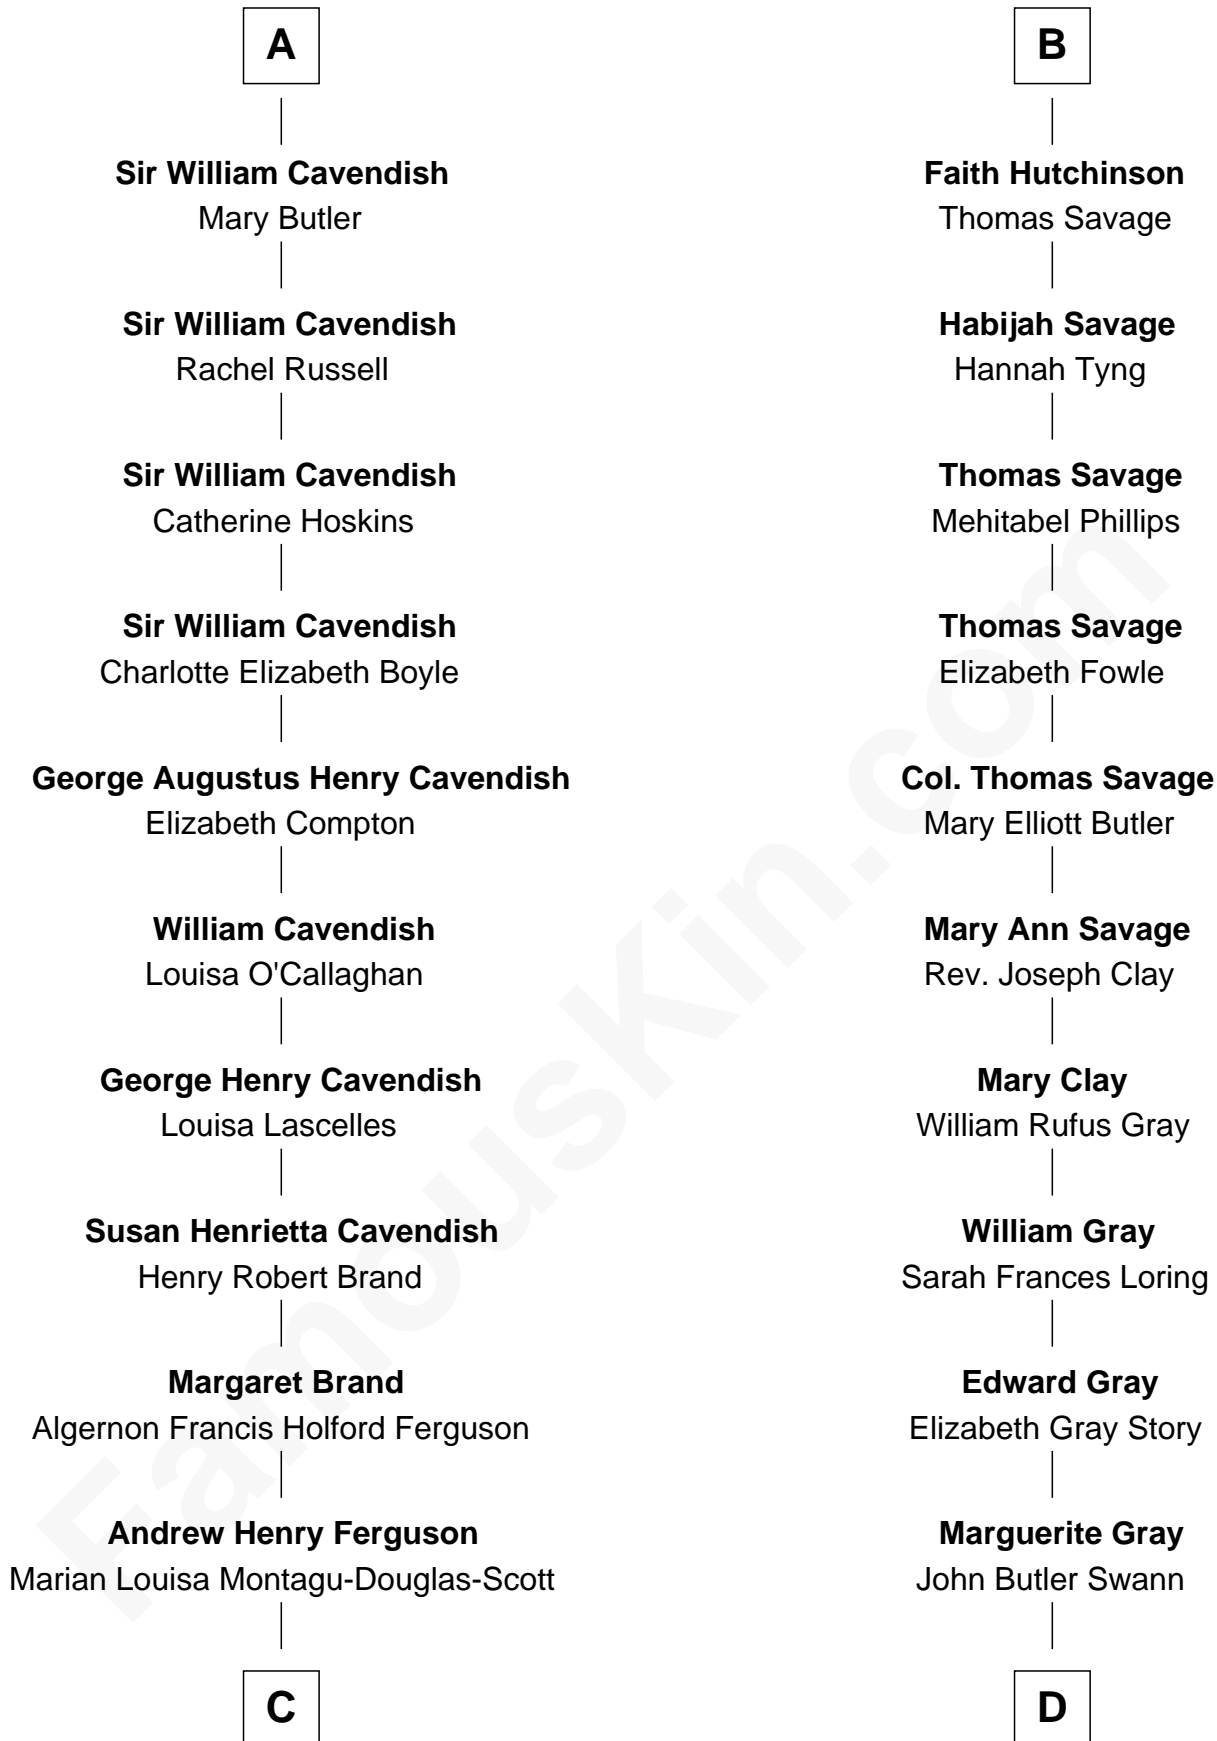

FamousKin.com Relationship Chart of

Sarah Ferguson

Duchess of York

18th cousin of

Story Musgrave

NASA Astronaut

Sir Thomas Greene

*with wife
Marine Bellers*

Rev. Francis Marbury

William Cavendish

Elizabeth Cecil

Anne Marbury

William Hutchinson

A

B

FamousKin.com