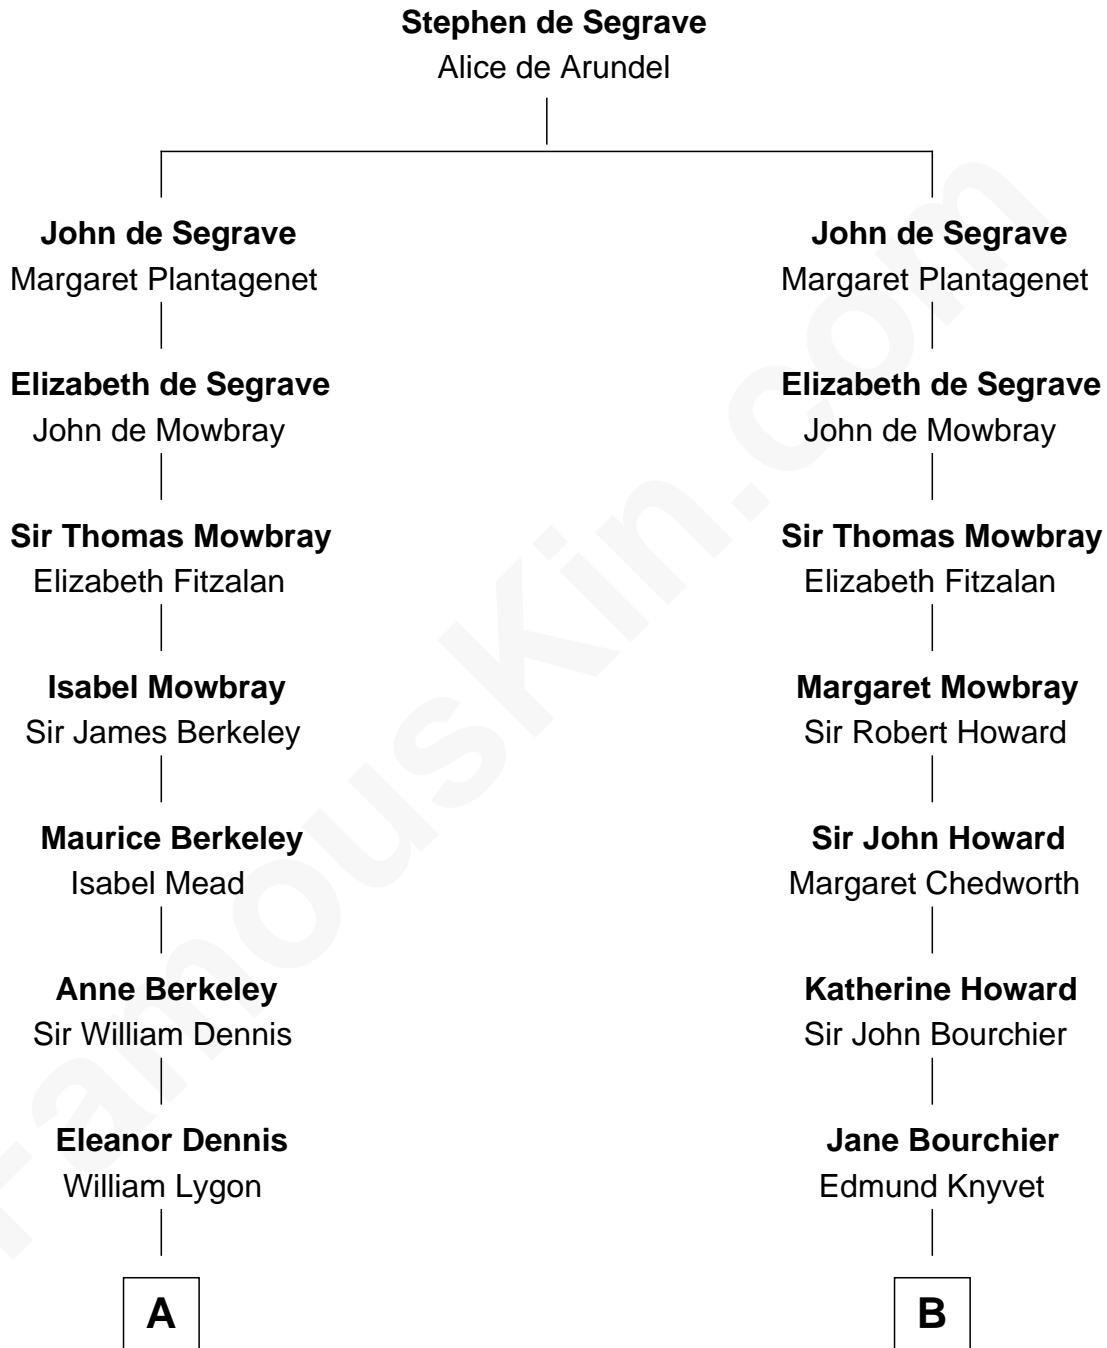

FamousKin.com
Relationship Chart of
Sarah Ferguson
Duchess of York

17th cousin 3 times removed of
Horace Gray
U.S. Supreme Court Justice

C

—
Margaret Brand

Algernon Francis Holford Ferguson

—
Andrew Henry Ferguson

Marian Louisa Montagu-Douglas-Scott

—
Ronald Ivor Ferguson

Susan Mary Wright

—
Sarah Ferguson

Duchess of York

FamousKin.com