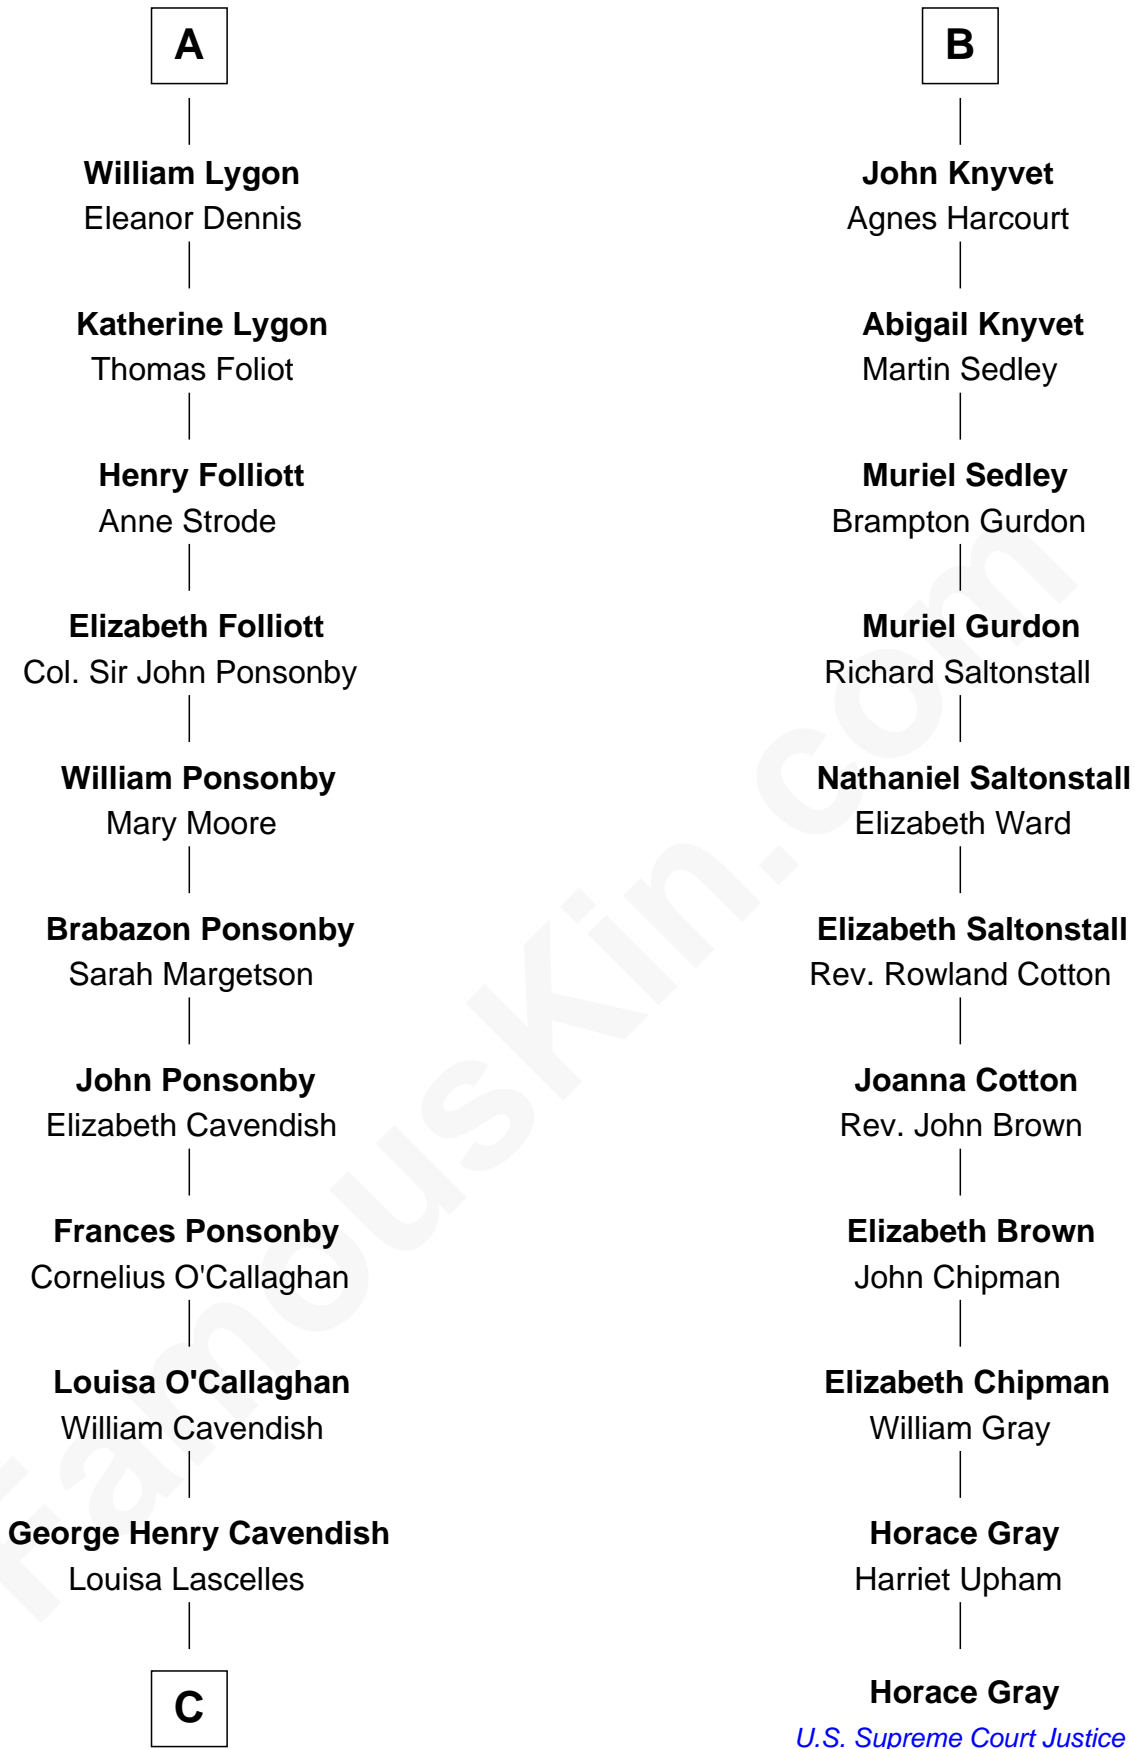

FamousKin.com Relationship Chart of

Sarah Ferguson

Duchess of York

17th cousin 4 times removed of

Horace Gray

U.S. Supreme Court Justice

Sir Ralph Basset

Joan - - - - -

C

—
Susan Henrietta Cavendish

Henry Robert Brand

—
Margaret Brand

Algernon Francis Holford Ferguson

—
Andrew Henry Ferguson

Marian Louisa Montagu-Douglas-Scott

—
Ronald Ivor Ferguson

Susan Mary Wright

—
Sarah Ferguson

Duchess of York

FamousKin.com