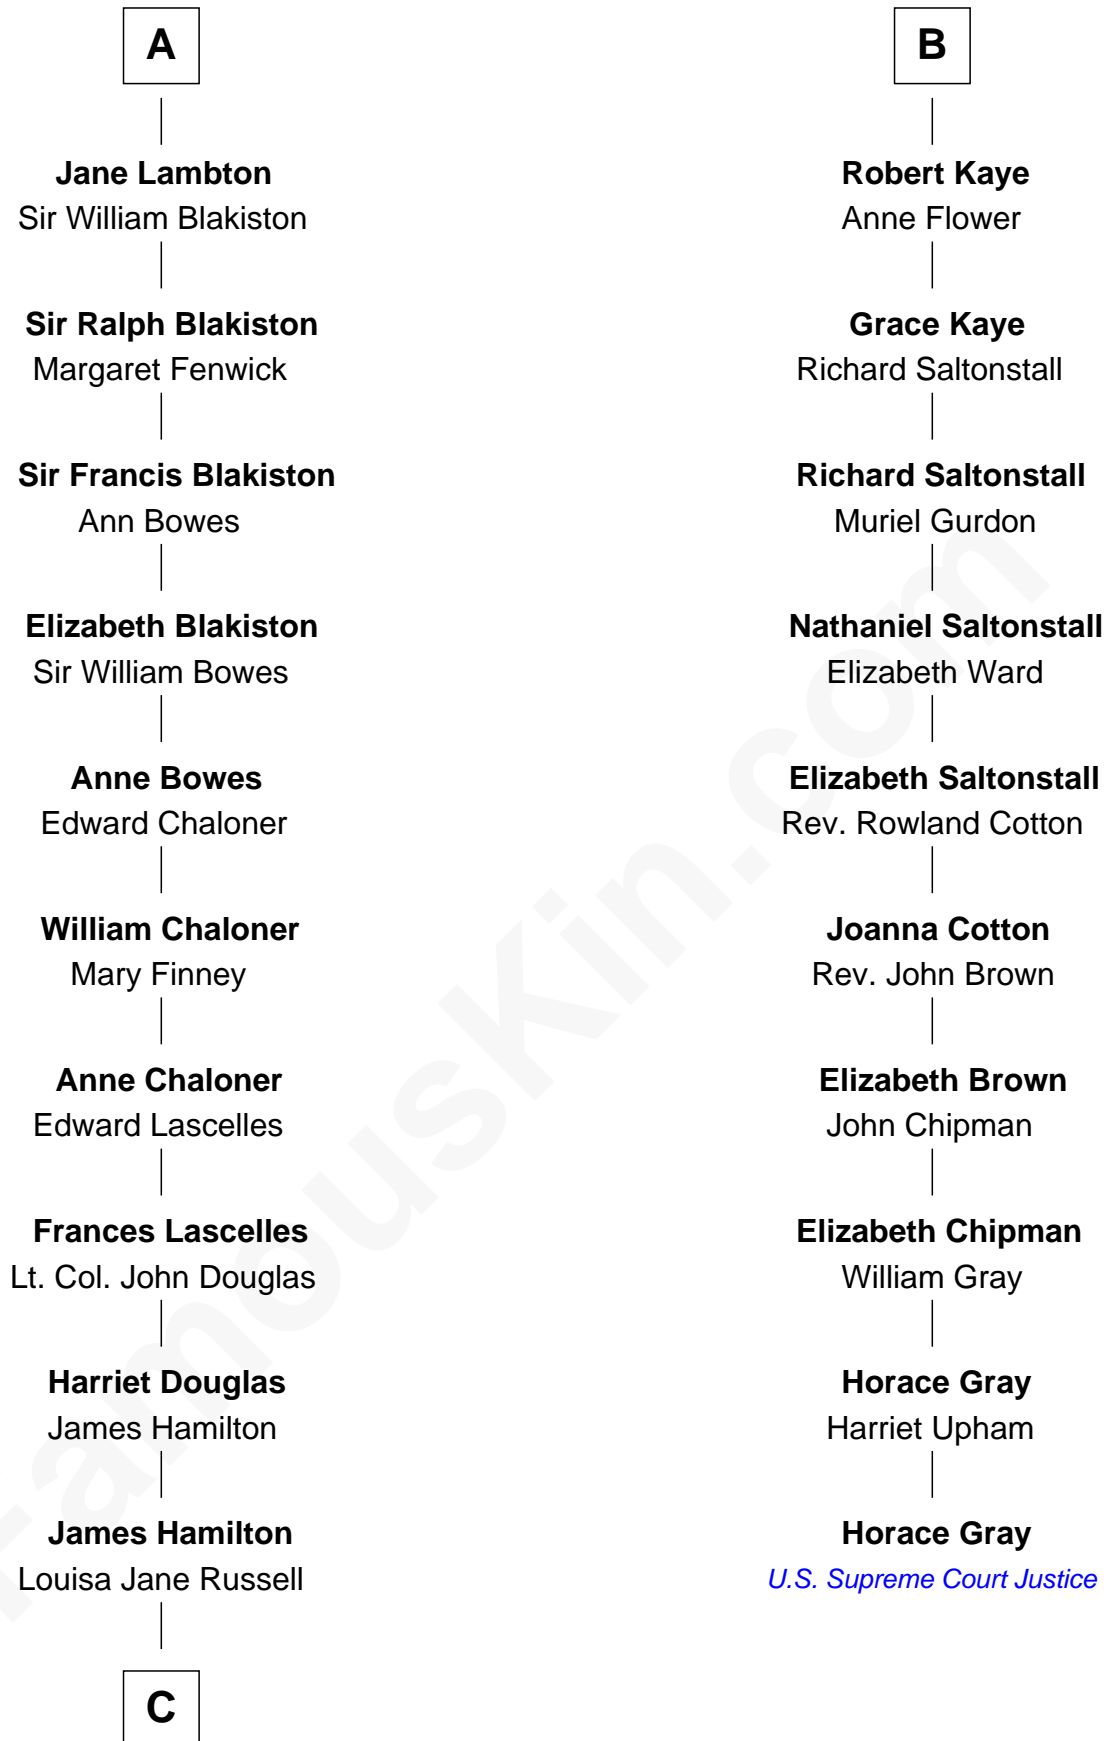

# FamousKin.com Relationship Chart of

**Sarah Ferguson**

*Duchess of York*

16th cousin 5 times removed of

**Horace Gray**

*U.S. Supreme Court Justice*

**Sir Robert de Ferrers**

Joan Beaufort

**Sir Ralph Eure**  
Margery Bowes

**Frances Eure**  
Robert Lambton

**A**

**Mary Ferrers**  
Ralph de Neville

**John Neville**  
Elizabeth Newmarch

**Jane de Neville**  
Sir William Gascoigne

**Sir William Gascoigne**  
Margaret Percy

**Dorothy Gascoigne**  
Sir Ninian Markenfield

**Alice Markenfield**  
Sir Robert Mauleverer

**Dorothy Mauleverer**  
John Kaye

**B**

**C**

—  
**Louisa Jane Hamilton**

William Henry Walter Montagu-Douglas-Scott