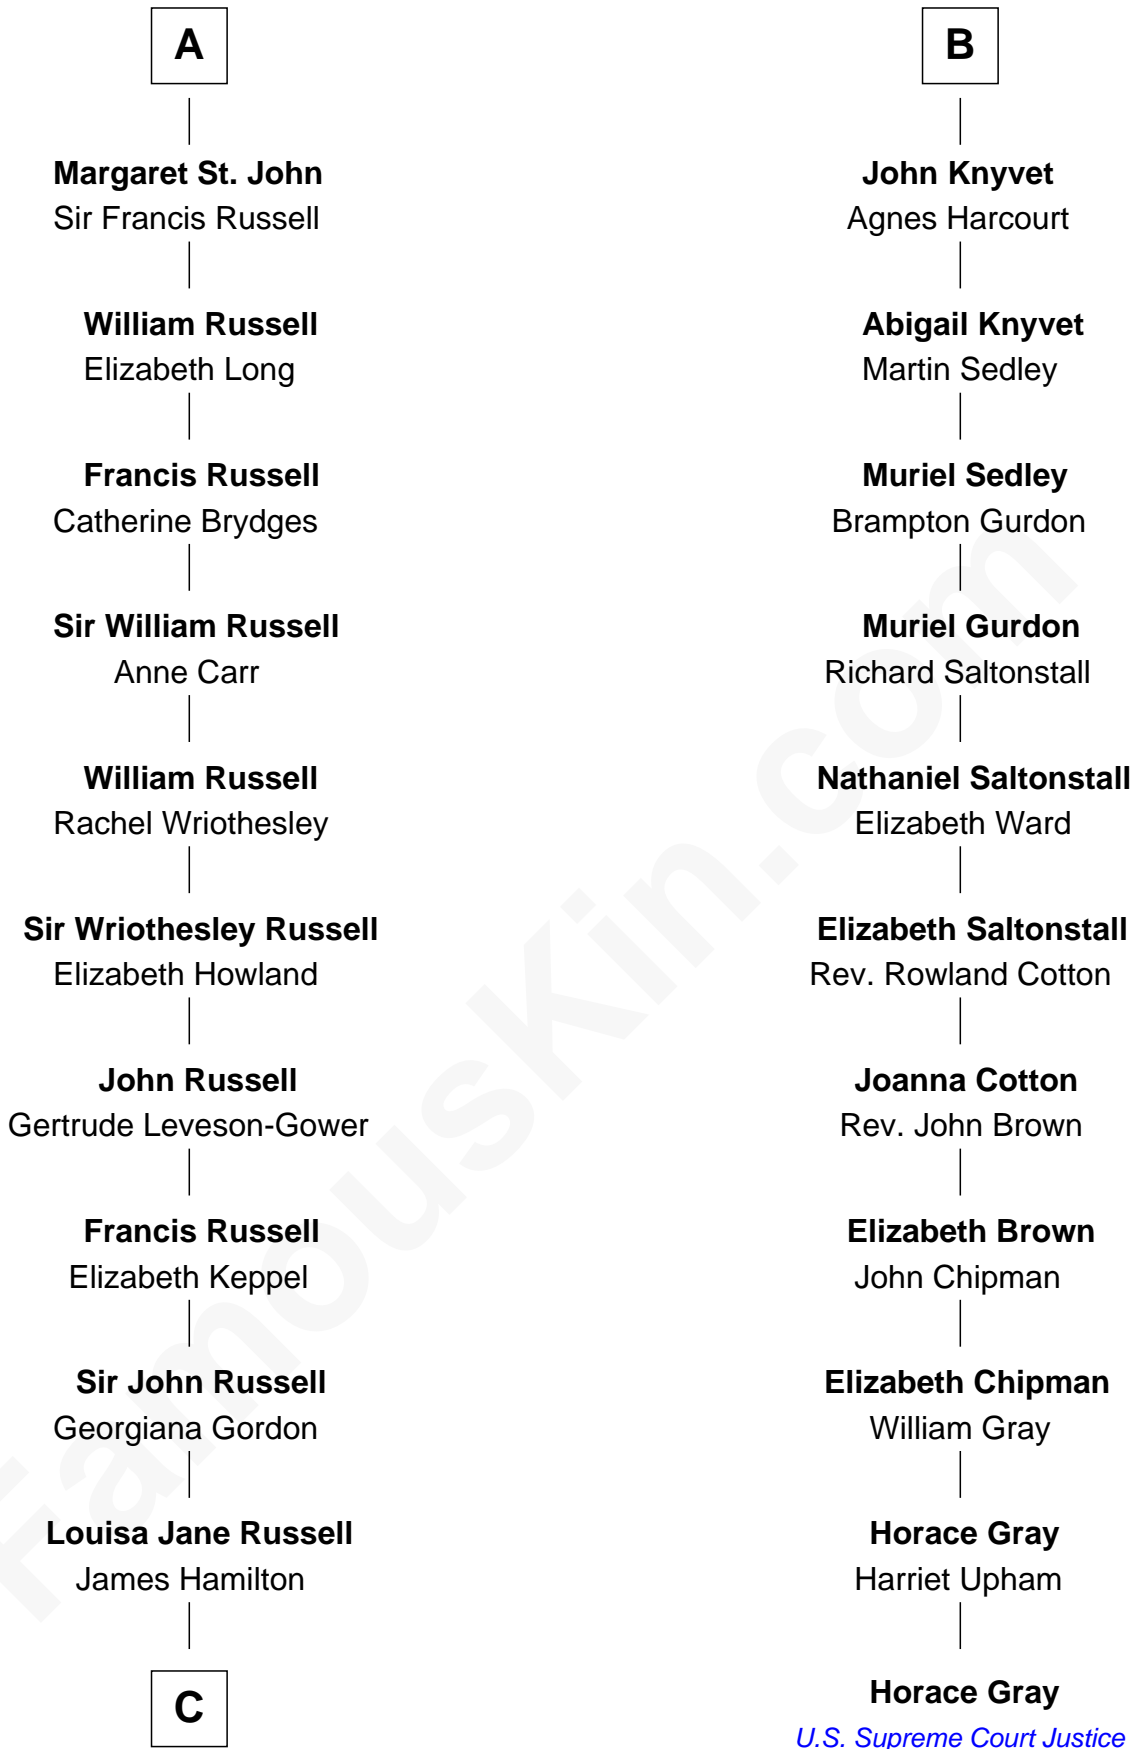

FamousKin.com Relationship Chart of

Sarah Ferguson

Duchess of York

17th cousin 4 times removed of

Horace Gray

U.S. Supreme Court Justice

Sir Robert d'Ufford

C

Louisa Jane Hamilton

William Henry Walter Montagu-Douglas-Scott

Herbert Andrew Montagu-Douglas-Scott

Marie Josephine Edwards

Marian Louisa Montagu-Douglas-Scott

Andrew Henry Ferguson

Ronald Ivor Ferguson

Susan Mary Wright