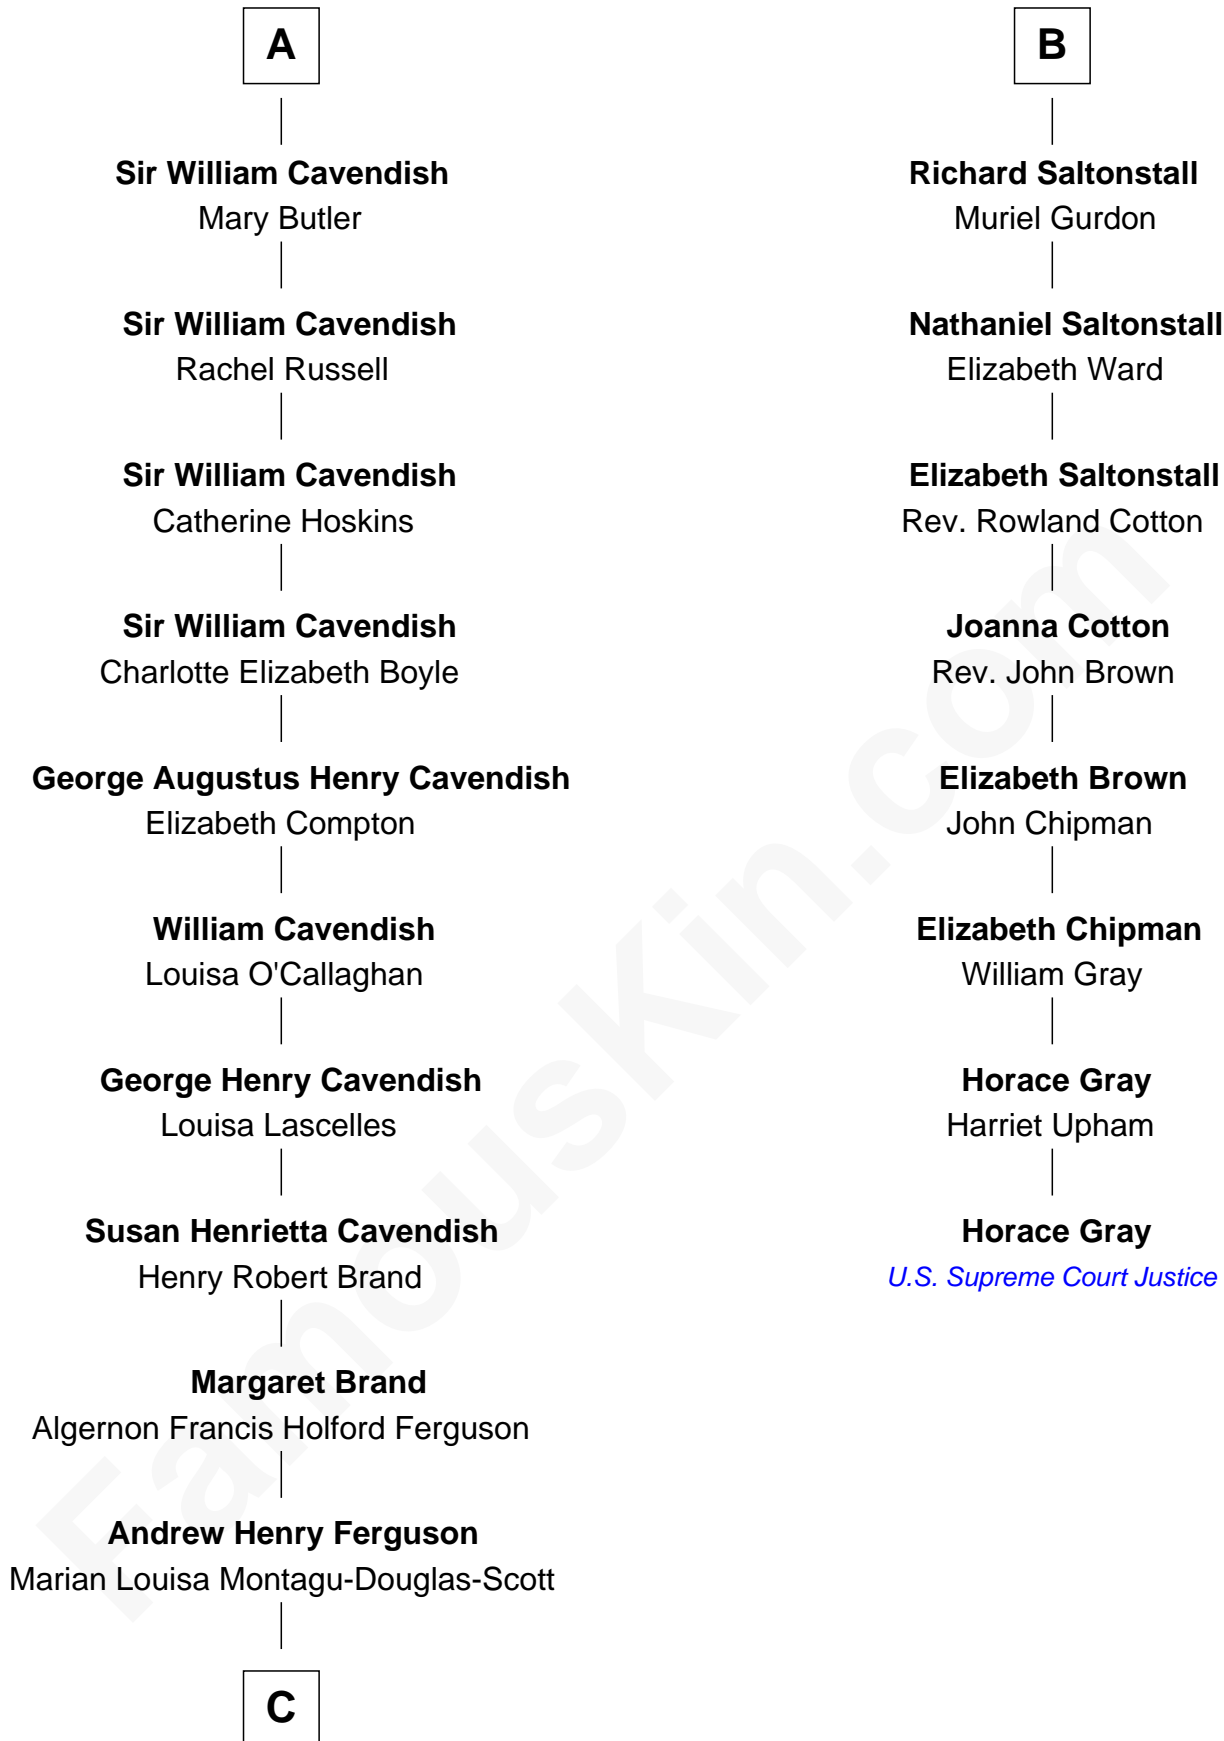

Dorothy Mauleverer

Robert Kaye

Anne Flower

Grace Kaye

Richard Saltonstall

B

C

—
Ronald Ivor Ferguson

Susan Mary Wright

—
Sarah Ferguson

Duchess of York

FamousKin.com