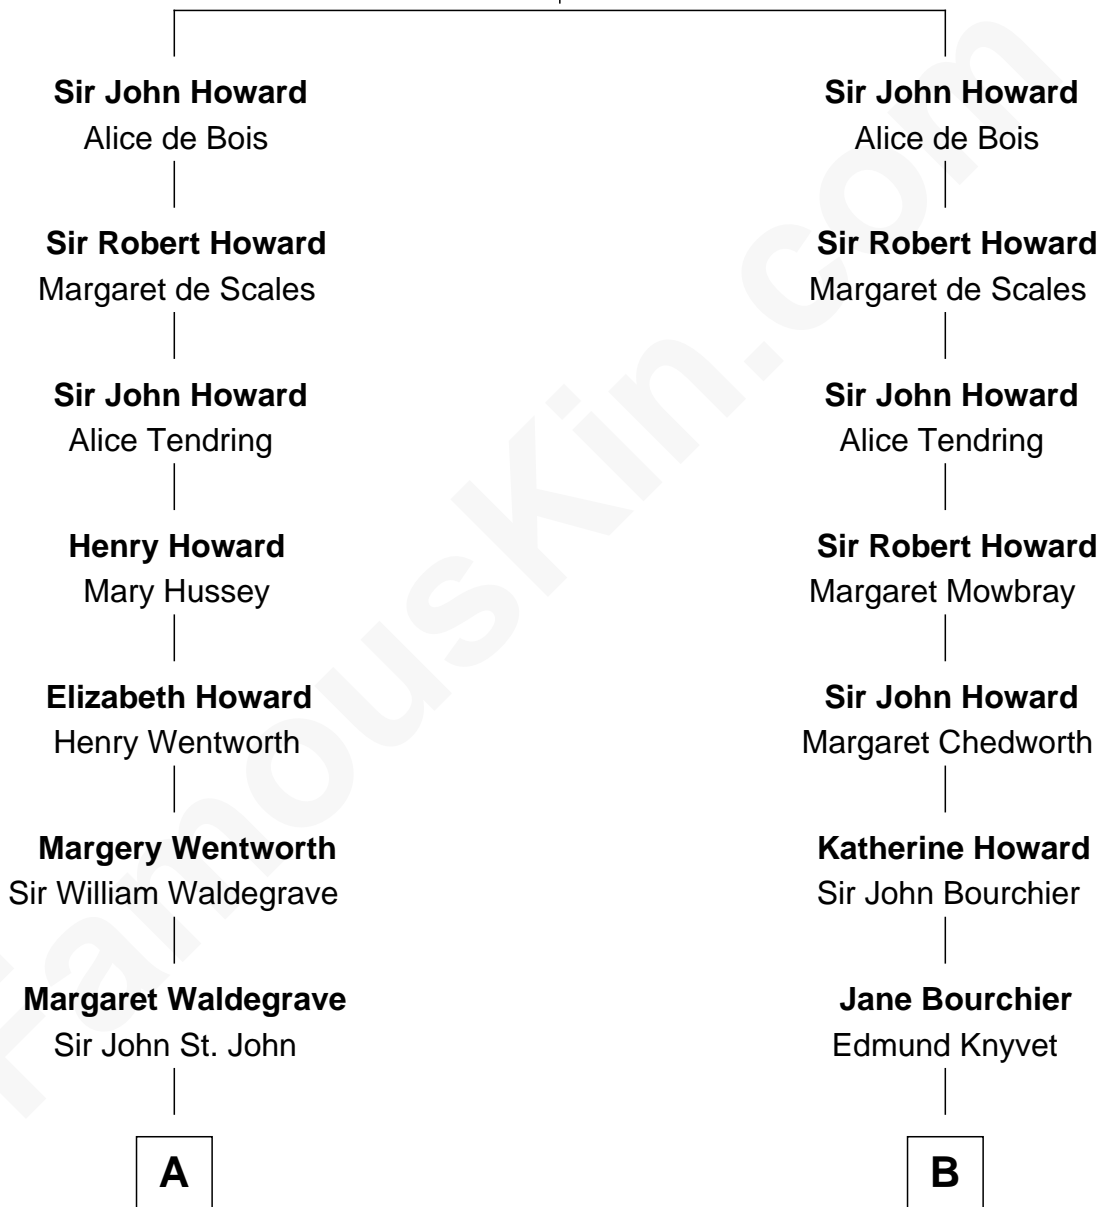

FamousKin.com
Relationship Chart of
Sarah Ferguson
Duchess of York

17th cousin 4 times removed of
Horace Gray
U.S. Supreme Court Justice

Sir John Howard
 Joan of Cornwall

C

—
Louisa Jane Hamilton

William Henry Walter Montagu-Douglas-Scott

—
Herbert Andrew Montagu-Douglas-Scott

Marie Josephine Edwards

—
Marian Louisa Montagu-Douglas-Scott

Andrew Henry Ferguson

—
Ronald Ivor Ferguson

Susan Mary Wright

—
Sarah Ferguson

Duchess of York