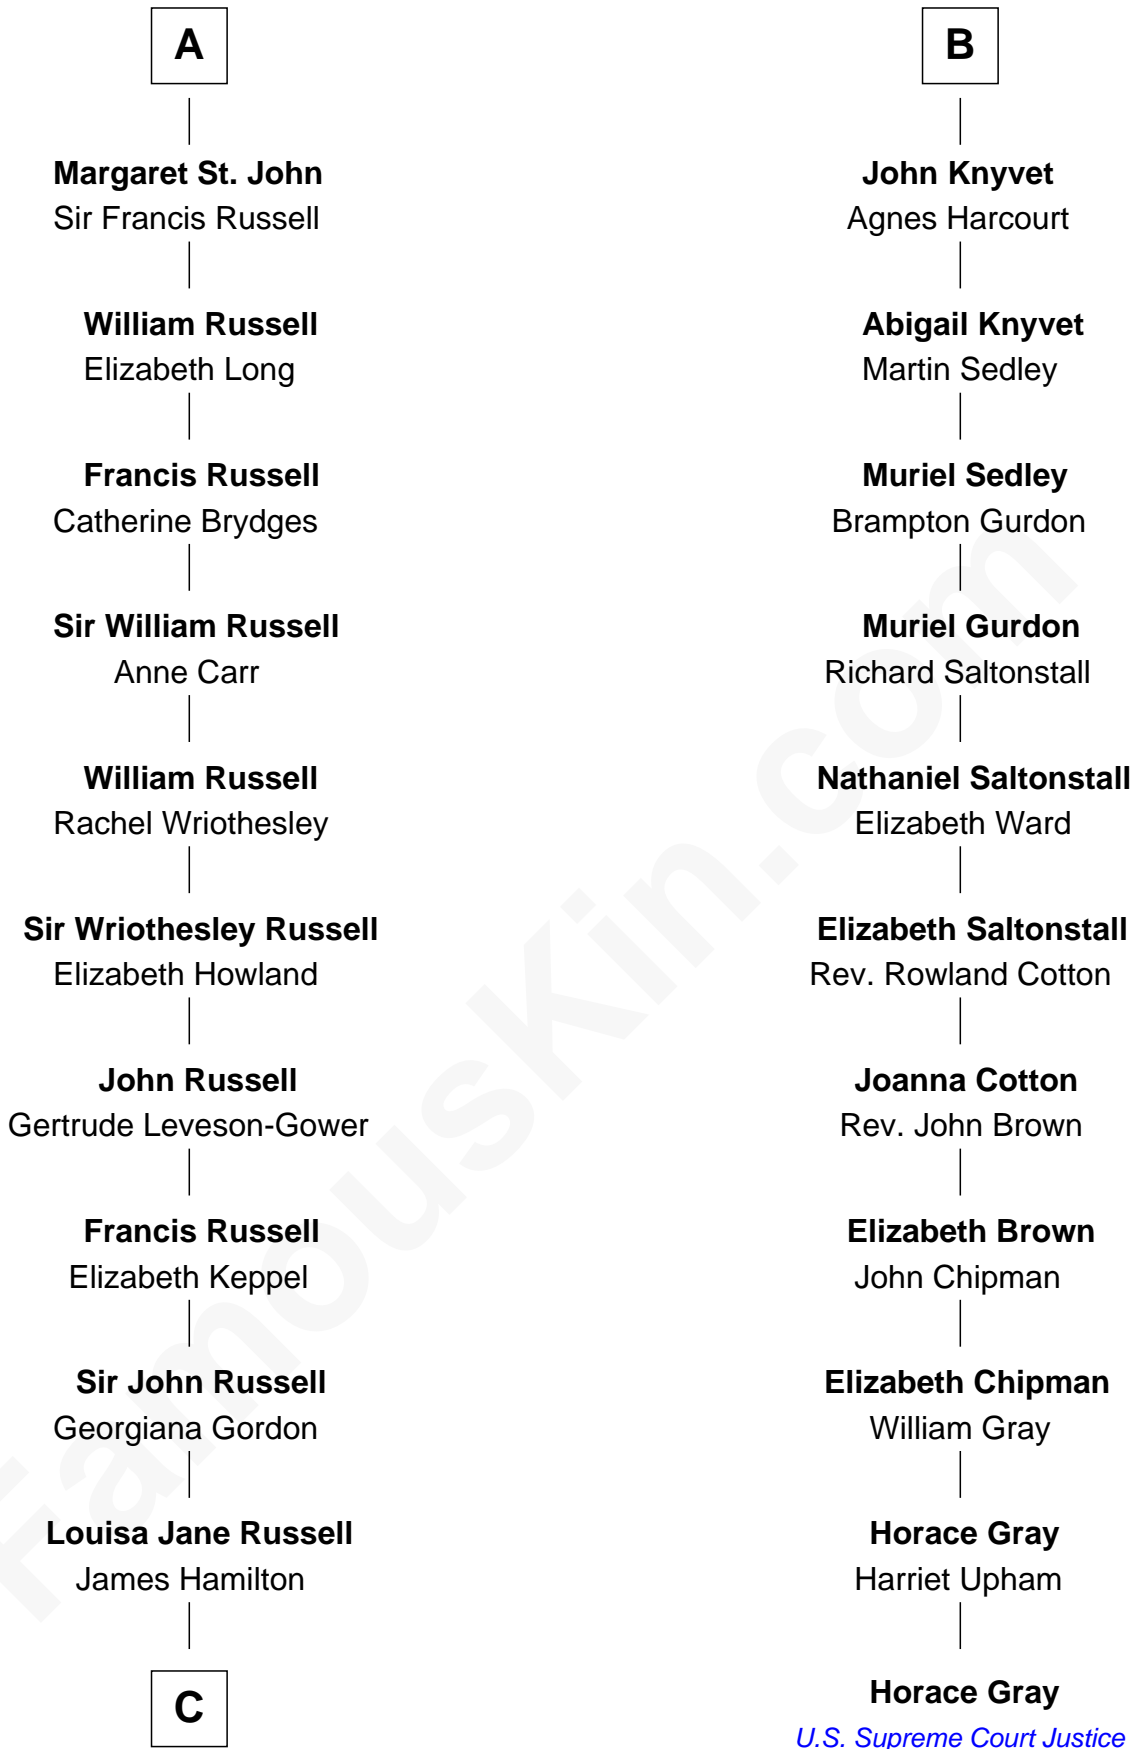

FamousKin.com
Relationship Chart of
Sarah Ferguson
Duchess of York

17th cousin 4 times removed of
Horace Gray
U.S. Supreme Court Justice

Sir John Howard
 Joan of Cornwall

C

—
Louisa Jane Hamilton

William Henry Walter Montagu-Douglas-Scott

—
Herbert Andrew Montagu-Douglas-Scott

Marie Josephine Edwards

—
Marian Louisa Montagu-Douglas-Scott

Andrew Henry Ferguson

—
Ronald Ivor Ferguson

Susan Mary Wright

—
Sarah Ferguson

Duchess of York