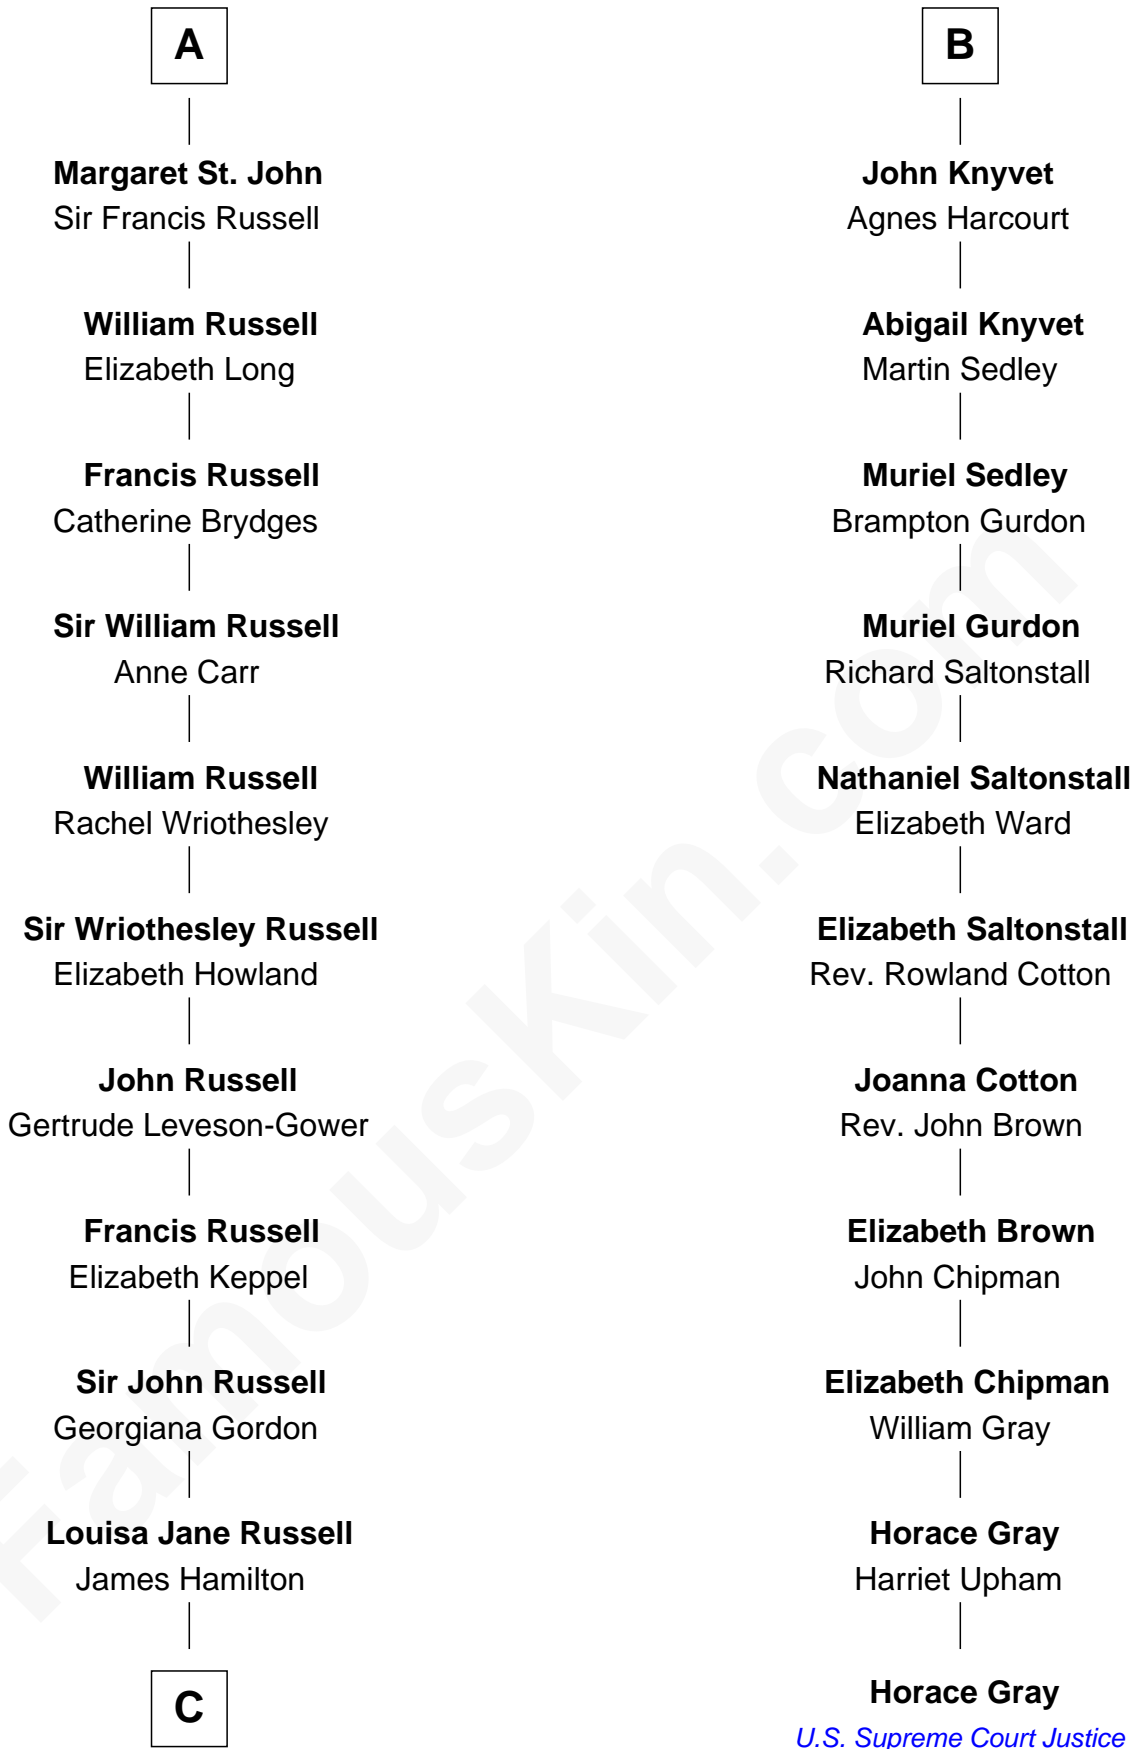

FamousKin.com Relationship Chart of

Sarah Ferguson

Duchess of York

17th cousin 4 times removed of

Horace Gray

U.S. Supreme Court Justice

Sir Robert de Bois

Christian le Latimer

C

—
Louisa Jane Hamilton

William Henry Walter Montagu-Douglas-Scott

—
Herbert Andrew Montagu-Douglas-Scott

Marie Josephine Edwards

—
Marian Louisa Montagu-Douglas-Scott

Andrew Henry Ferguson

—
Ronald Ivor Ferguson

Susan Mary Wright

—
Sarah Ferguson

Duchess of York