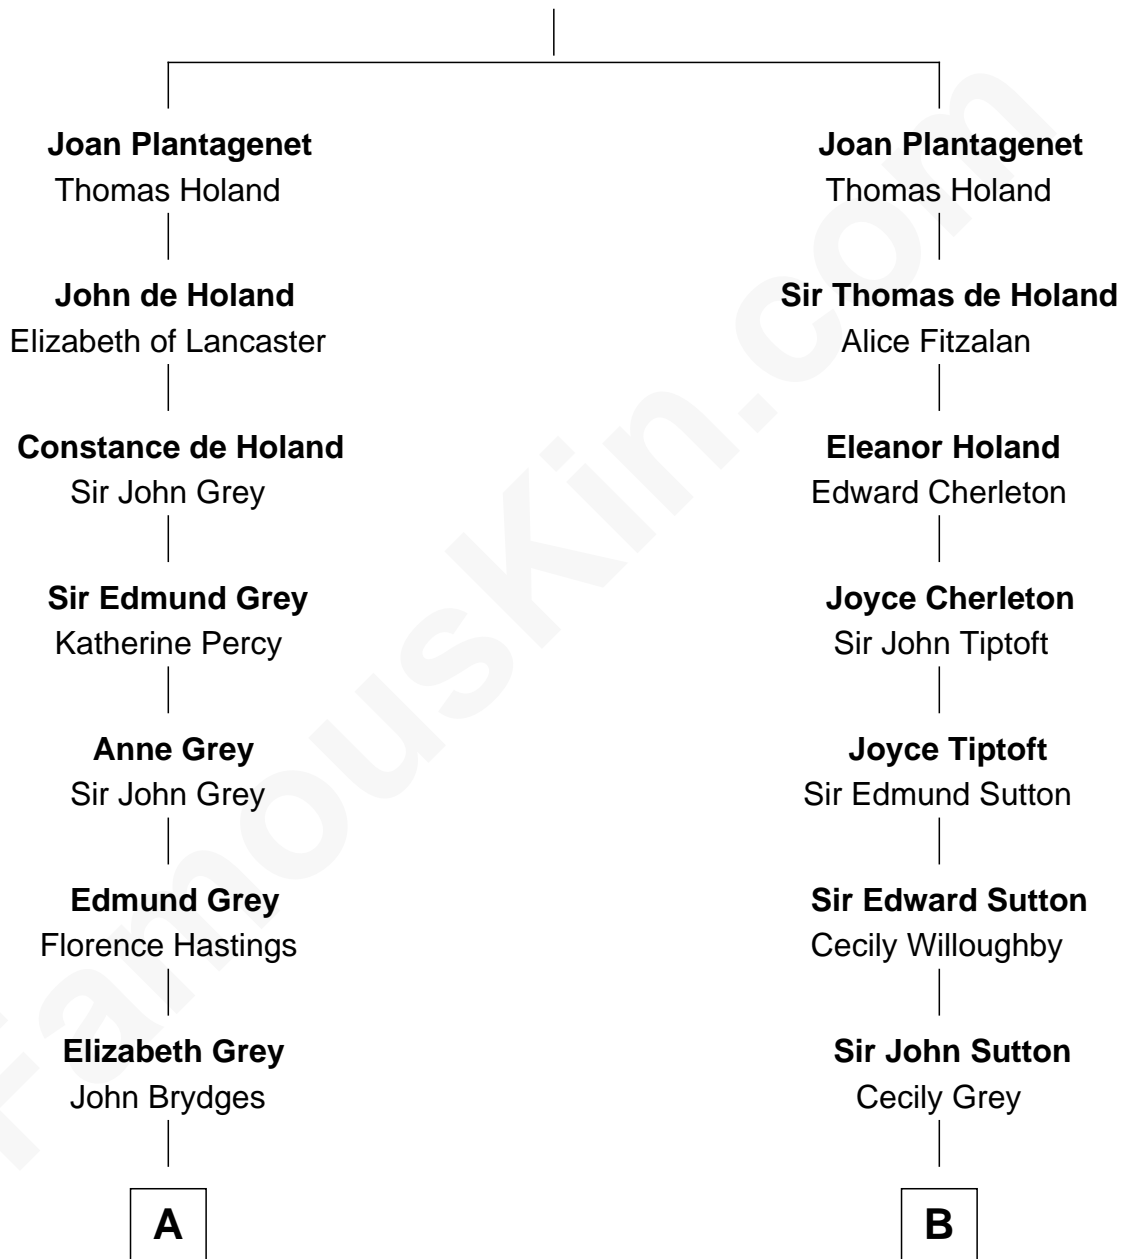

FamousKin.com Relationship Chart of

Sarah Ferguson

Duchess of York

21st cousin of

Anna Faris

TV and Movie Actress

Edmund of Woodstock

Margaret Wake

C

Louisa Jane Hamilton

William Henry Walter Montagu-Douglas-Scott

Herbert Andrew Montagu-Douglas-Scott

Marie Josephine Edwards

Marian Louisa Montagu-Douglas-Scott

Andrew Henry Ferguson

Ronald Ivor Ferguson