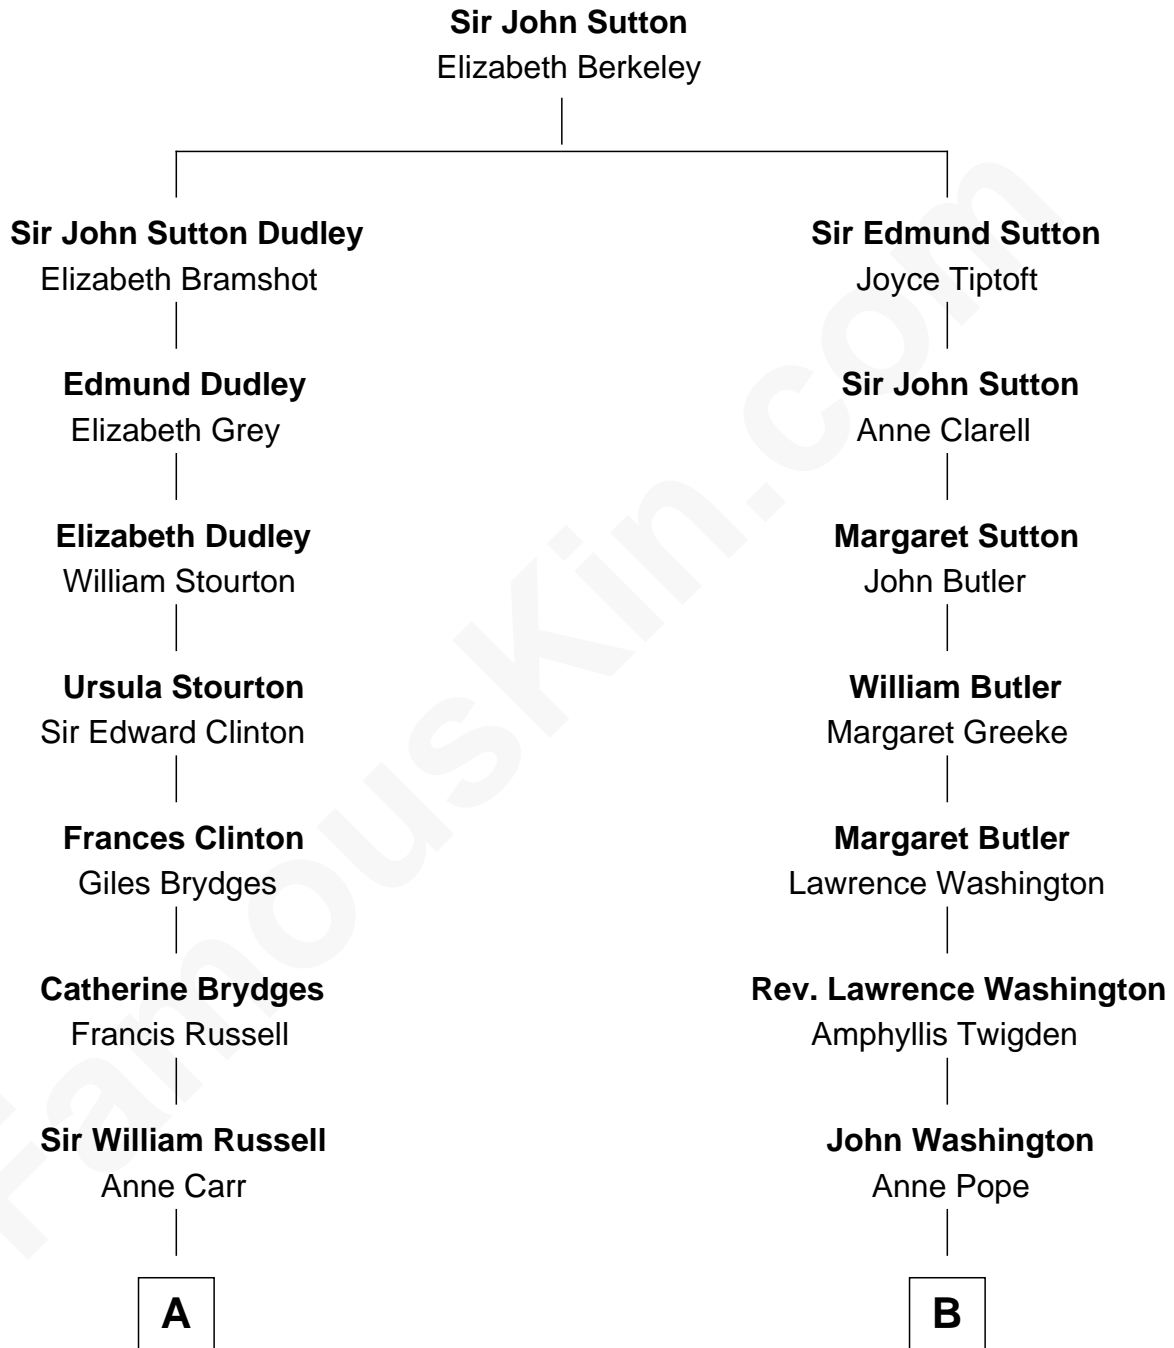

FamousKin.com Relationship Chart of

Sarah Ferguson

Duchess of York

15th cousin 2 times removed of

General George S. Patton

U.S. Army - World War II

A

William Russell
Rachel Wriothesley

Sir Wriothesley Russell
Elizabeth Howland

John Russell
Gertrude Leveson-Gower

Francis Russell
Elizabeth Keppel

Sir John Russell
Georgiana Gordon

Louisa Jane Russell
James Hamilton

Louisa Jane Hamilton
William Henry Walter Montagu-Douglas-Scott