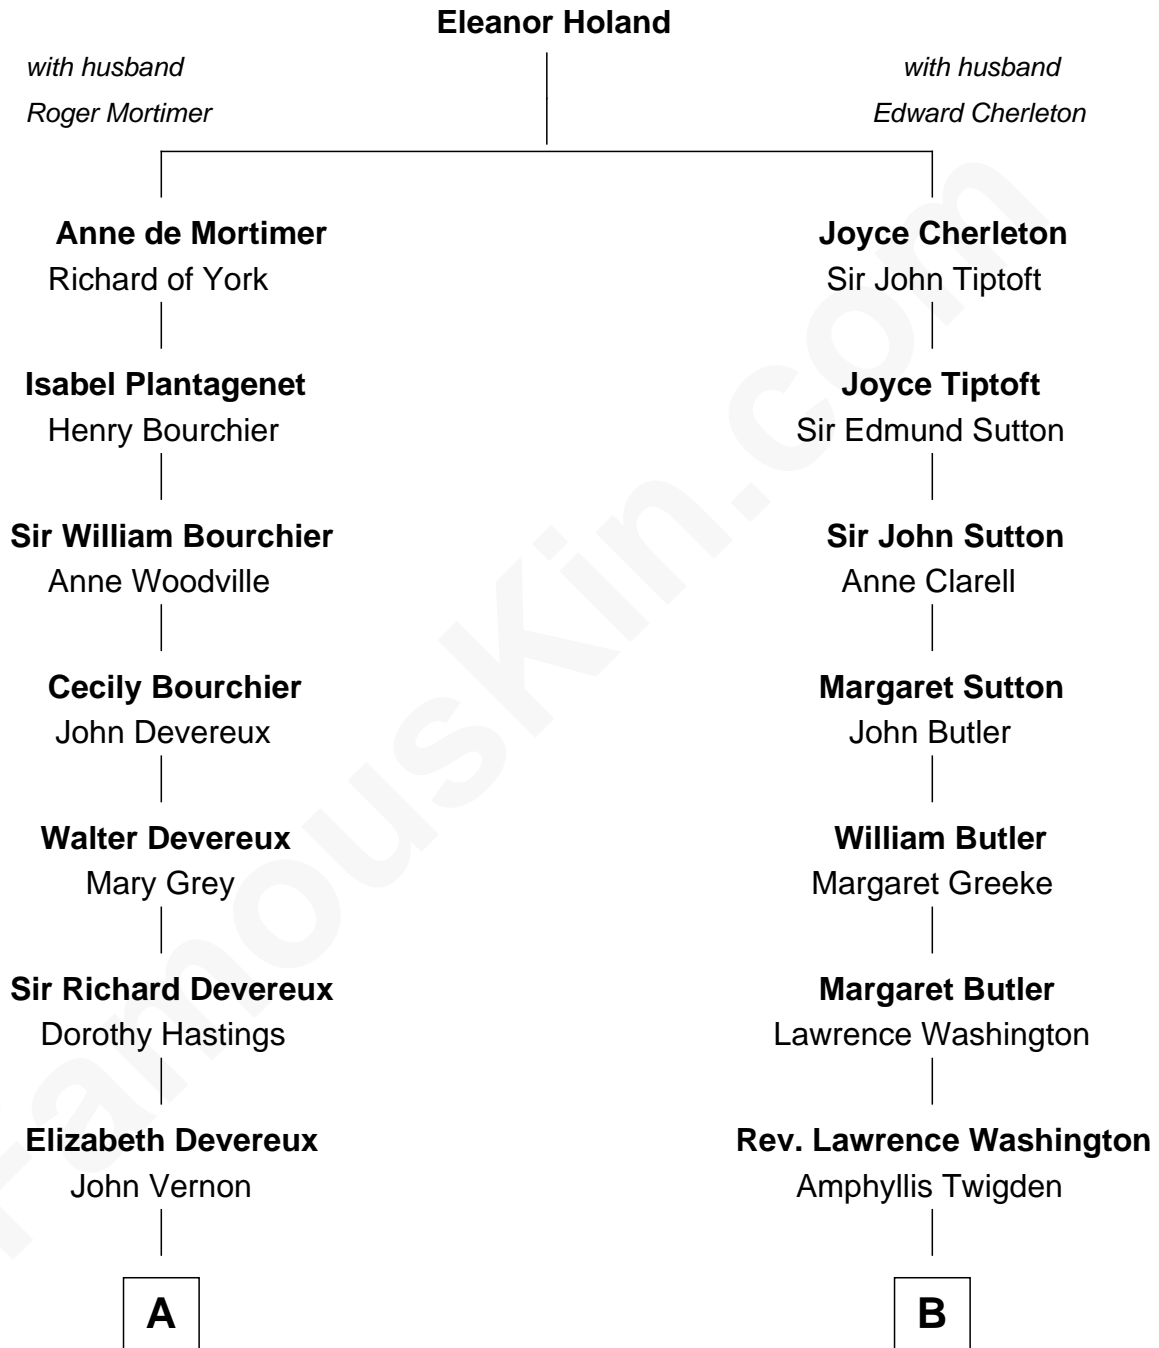

FamousKin.com
Relationship Chart of
Sarah Ferguson
Duchess of York

16th cousin 3 times removed of

General George S. Patton
U.S. Army - World War II

A

Elizabeth Vernon
Henry Wriothesley

Thomas Wriothesley
Rachel Massüe de Ruvigny

Rachel Wriothesley
William Russell

Sir Wriothesley Russell
Elizabeth Howland

John Russell
Gertrude Leveson-Gower

Francis Russell
Elizabeth Keppel

Sir John Russell
Georgiana Gordon

Louisa Jane Russell
James Hamilton