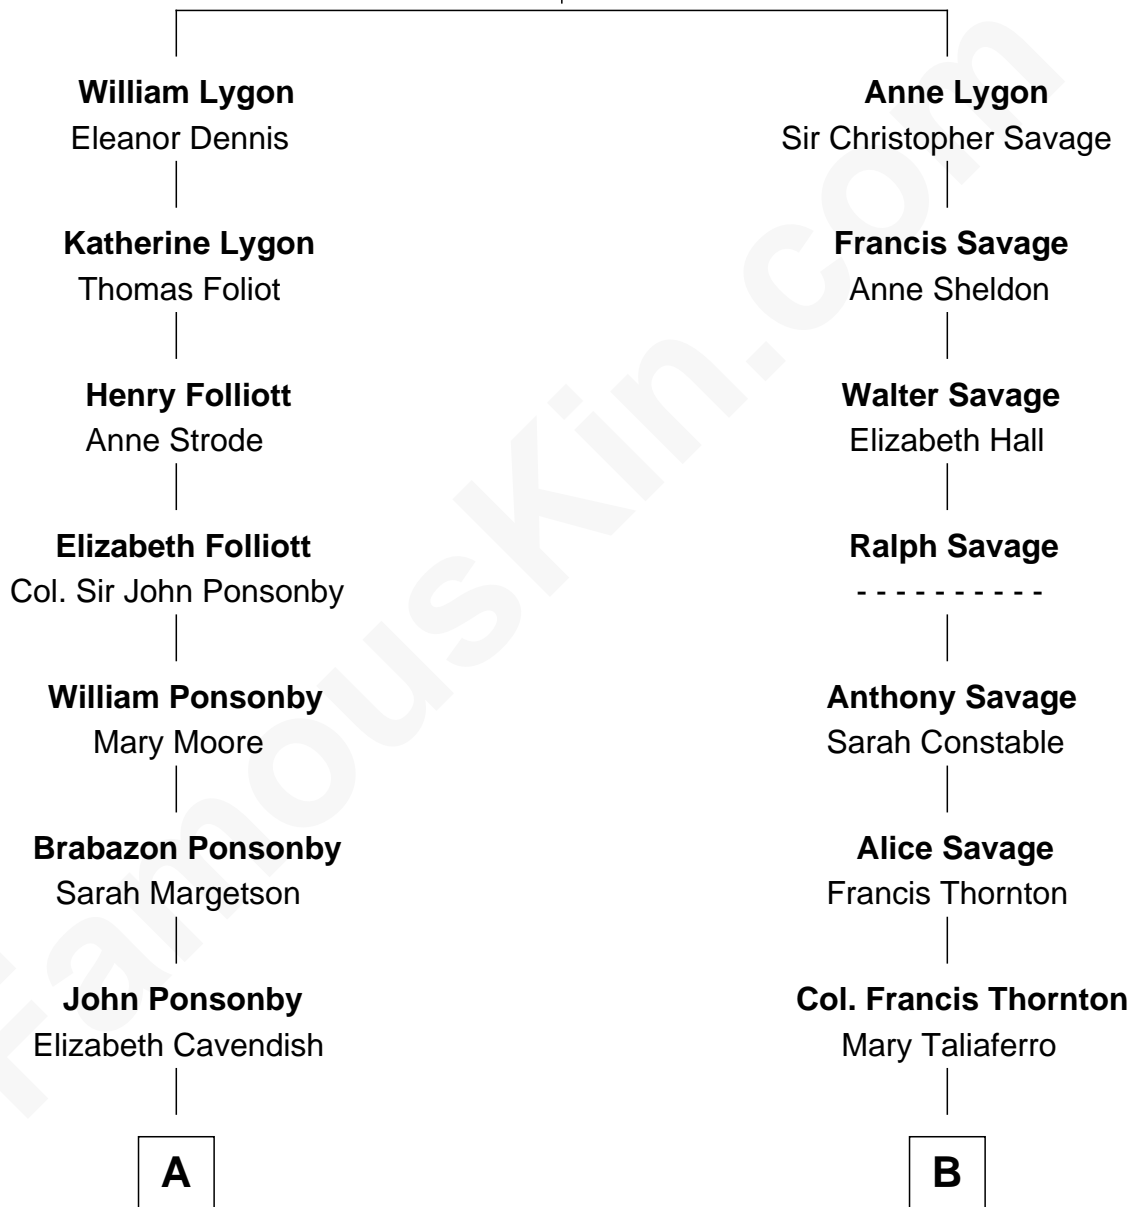

# FamousKin.com Relationship Chart of

**Sarah Ferguson**

*Duchess of York*

13th cousin 1 time removed of

**General George S. Patton**

*U.S. Army - World War II*

**Sir Richard Lygon**

Margaret Greville

**A**

**Frances Ponsonby**  
Cornelius O'Callaghan

**Louisa O'Callaghan**  
William Cavendish

**George Henry Cavendish**  
Louisa Lascelles

**Susan Henrietta Cavendish**  
Henry Robert Brand

**Margaret Brand**  
Algernon Francis Holford Ferguson

**Andrew Henry Ferguson**  
Marian Louisa Montagu-Douglas-Scott

**Ronald Ivor Ferguson**  
Susan Mary Wright

**Sarah Ferguson**  
*Duchess of York*

**B**

**Francis Thornton**  
Frances Gregory

**William Thornton**  
Martha Stuart