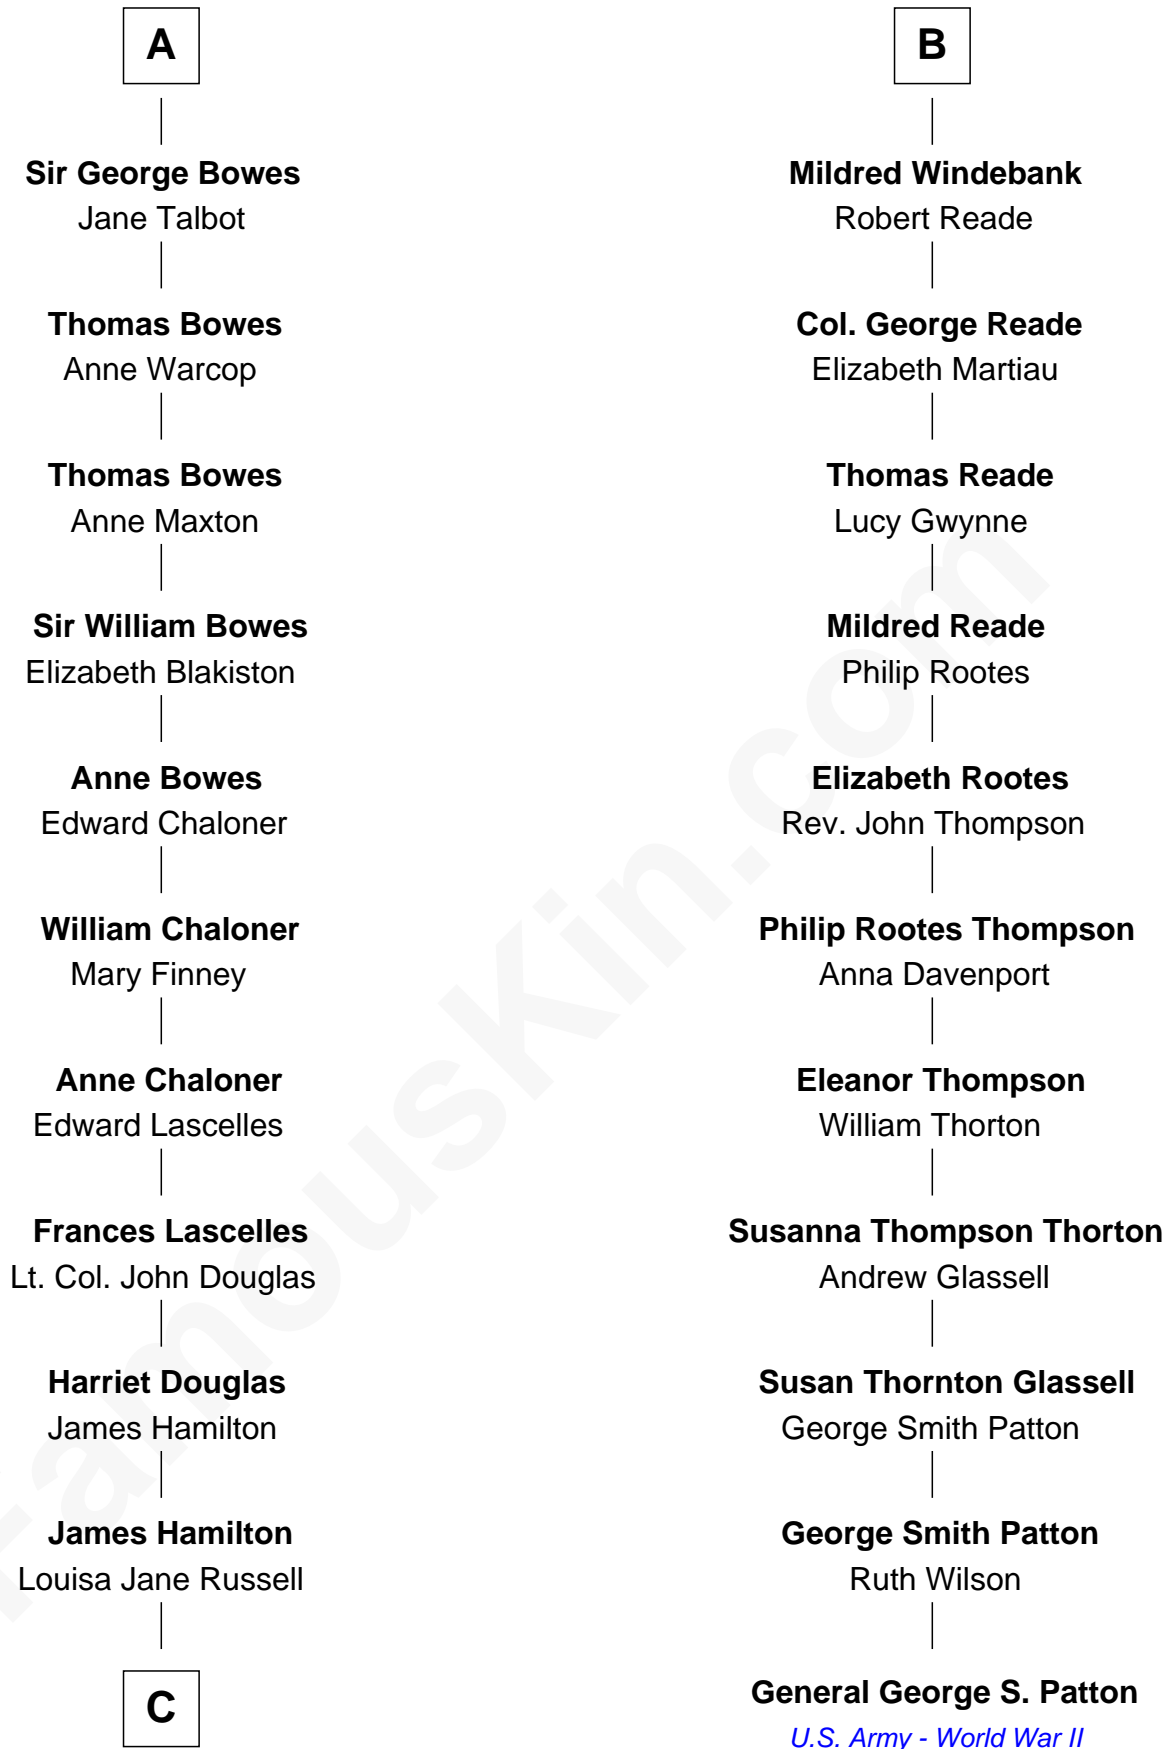

# FamousKin.com Relationship Chart of

**Sarah Ferguson**

*Duchess of York*

17th cousin 4 times removed of

**General George S. Patton**

*U.S. Army - World War II*

**Sir William de Aton**

Isabel de Percy

**C**

**Louisa Jane Hamilton**

William Henry Walter Montagu-Douglas-Scott

**Herbert Andrew Montagu-Douglas-Scott**

Marie Josephine Edwards

**Marian Louisa Montagu-Douglas-Scott**

Andrew Henry Ferguson

**Ronald Ivor Ferguson**

Susan Mary Wright

**Sarah Ferguson**

*Duchess of York*