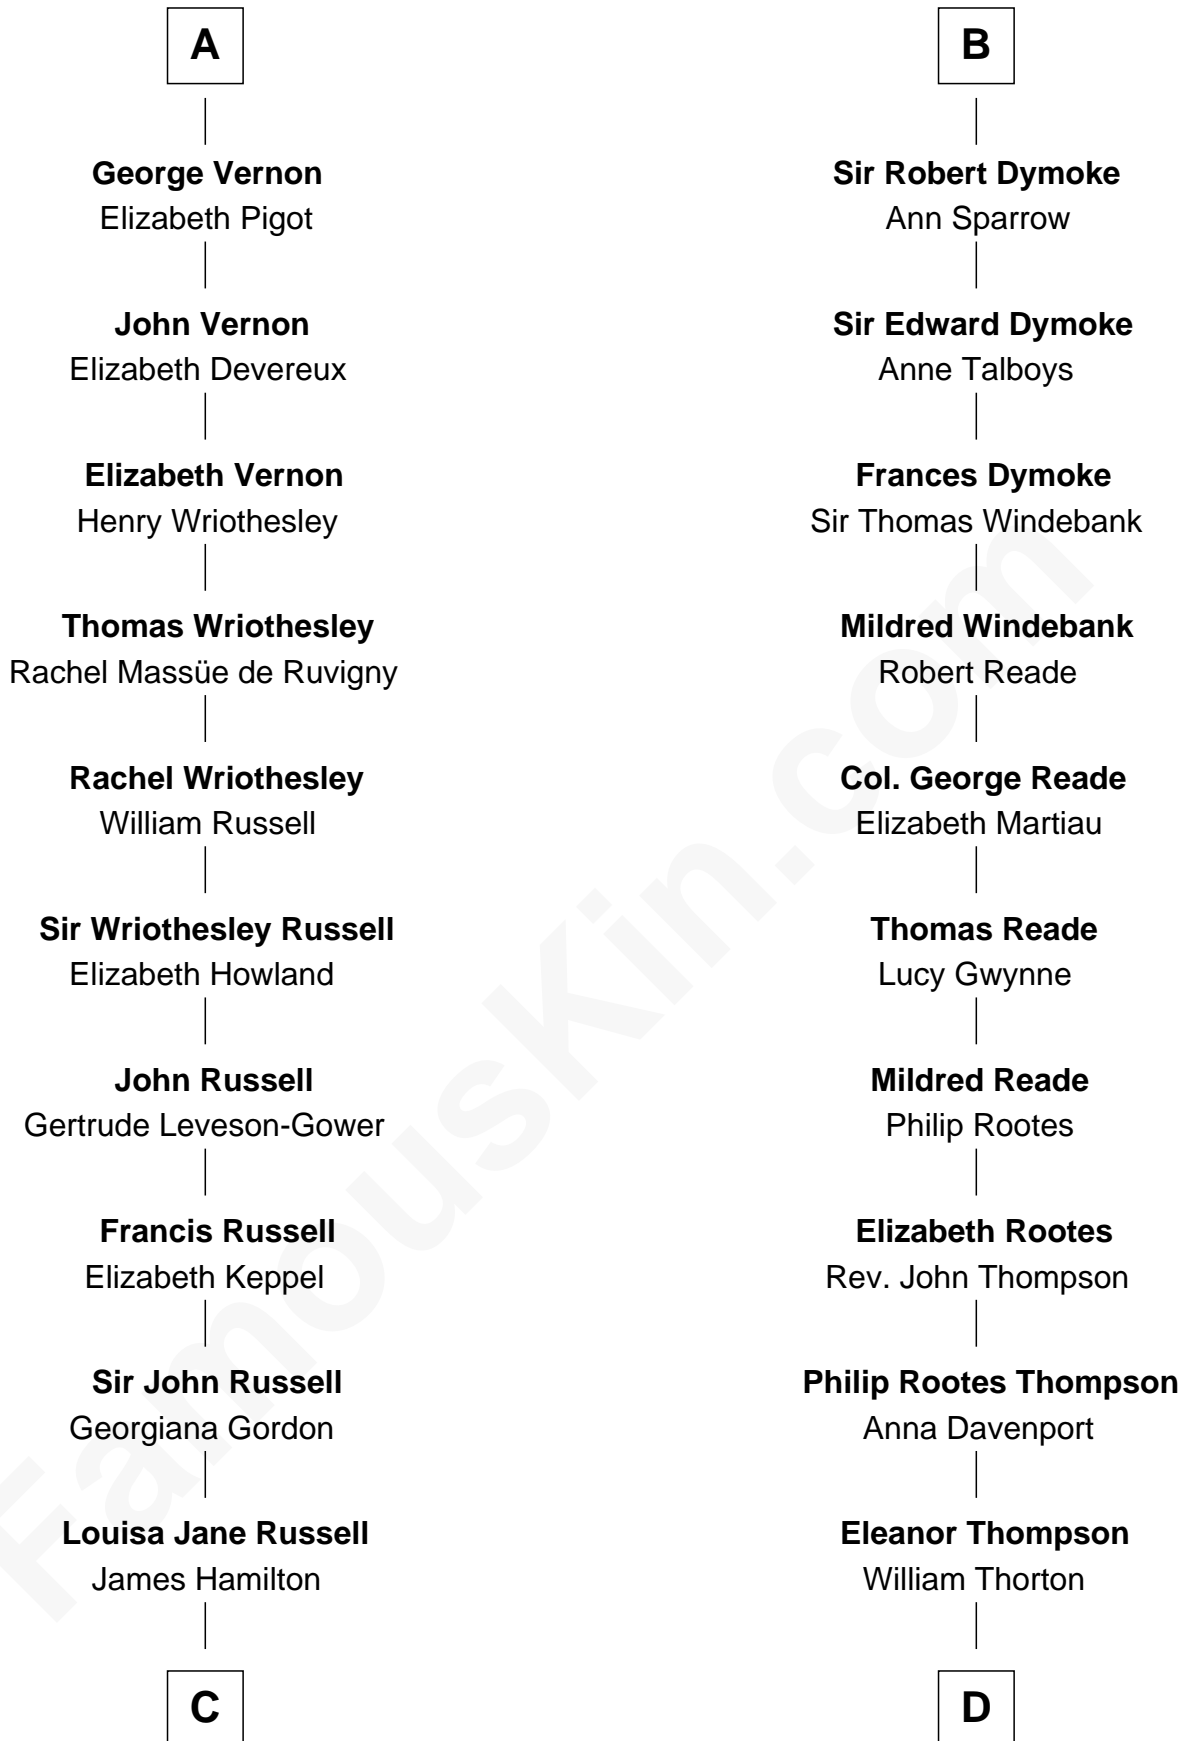

FamousKin.com Relationship Chart of

Sarah Ferguson

Duchess of York

20th cousin 1 time removed of

General George S. Patton

U.S. Army - World War II

William de Beauchamp

Maud FitzJohn

C

Louisa Jane Hamilton

William Henry Walter Montagu-Douglas-Scott

Herbert Andrew Montagu-Douglas-Scott

Marie Josephine Edwards

Marian Louisa Montagu-Douglas-Scott

Andrew Henry Ferguson

Ronald Ivor Ferguson

Susan Mary Wright

Sarah Ferguson

Duchess of York

D

Susanna Thompson Thorton

Andrew Glassell

Susan Thornton Glassell

George Smith Patton