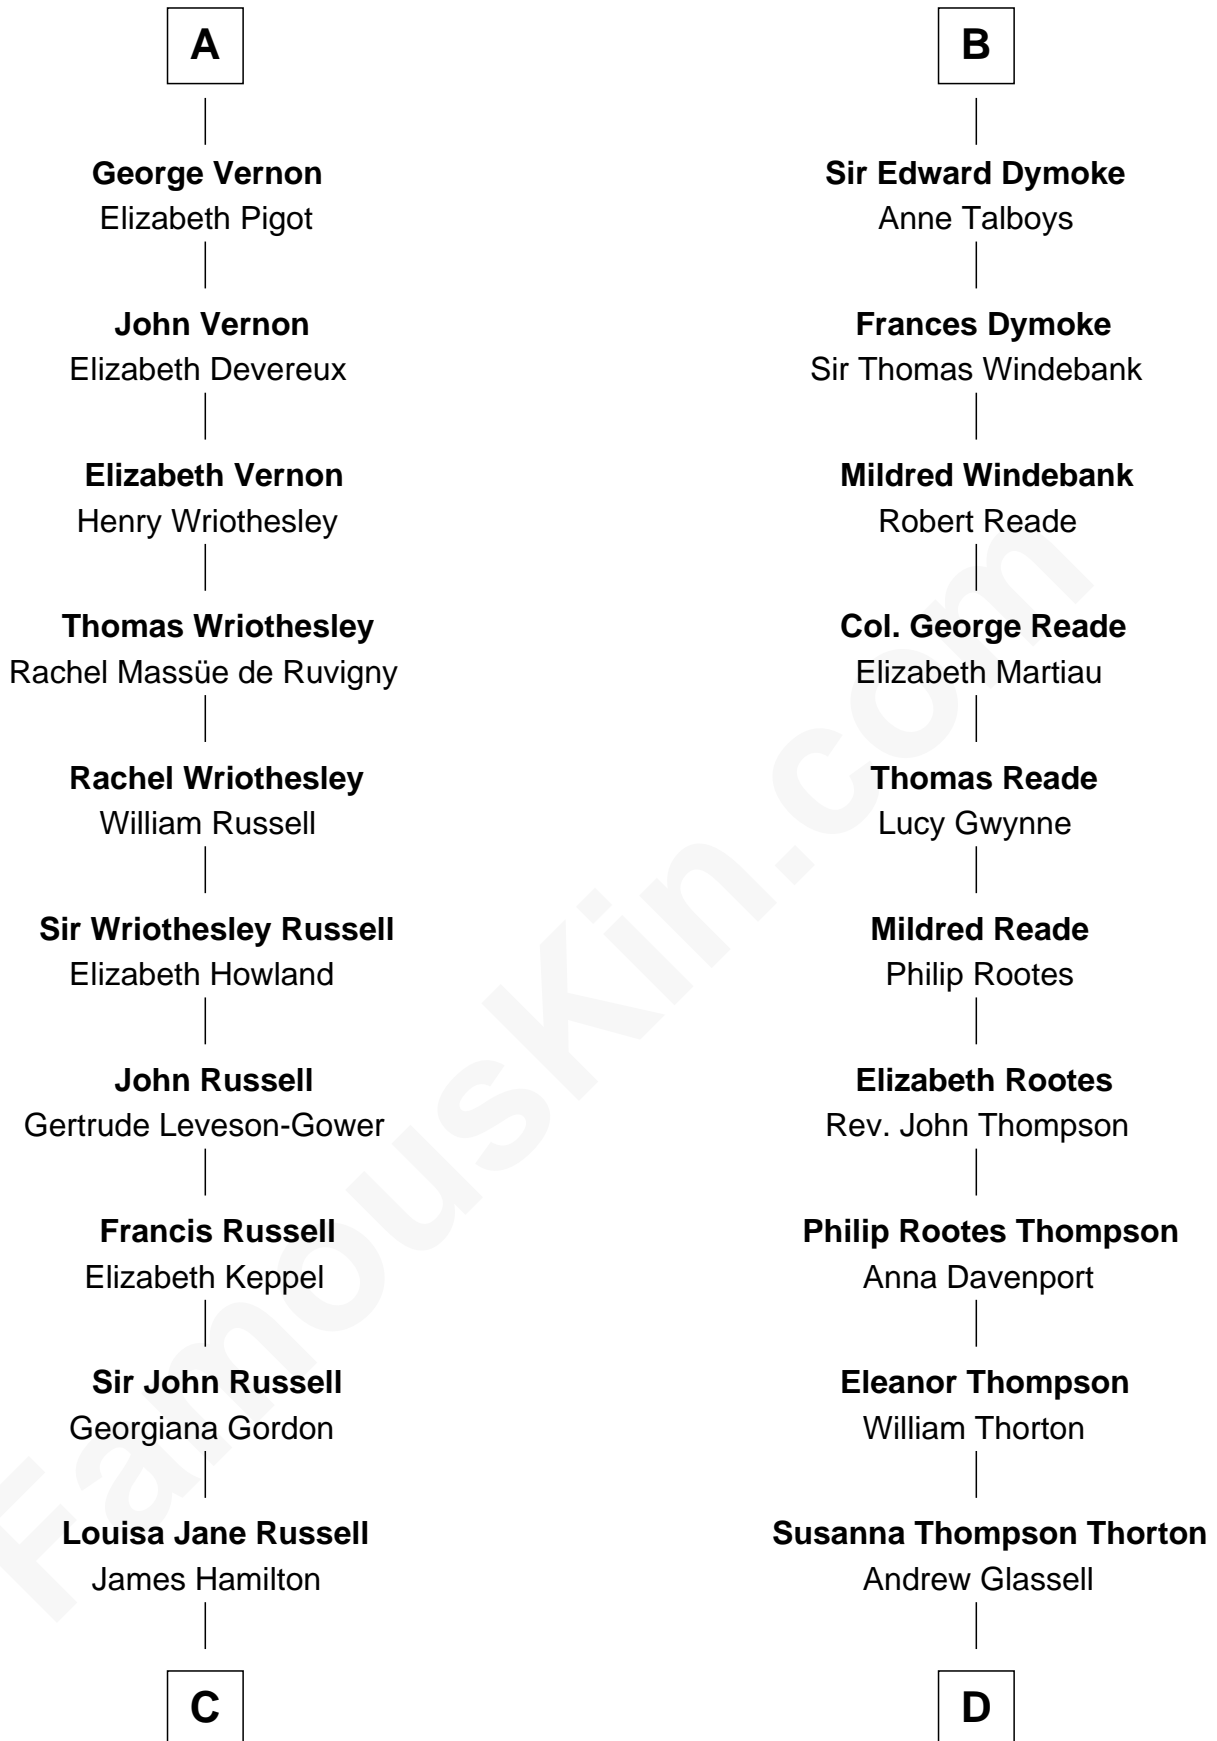

FamousKin.com Relationship Chart of

Sarah Ferguson

Duchess of York

19th cousin 2 times removed of

General George S. Patton

U.S. Army - World War II

William de Ros
Maude de Vaux

Sir William de Ros
Margery de Badlesmere

Maud de Roos
John de Welles

John de Welles
Eleanor de Mowbray

Eudo de Welles
Maud de Greystoke

Sir Lionel de Welles
Joan de Waterton

Margaret de Welles
Sir Thomas Dymoke

Sir Robert Dymoke
Ann Sparrow

B

C

Louisa Jane Hamilton

William Henry Walter Montagu-Douglas-Scott

Herbert Andrew Montagu-Douglas-Scott

Marie Josephine Edwards

Marian Louisa Montagu-Douglas-Scott

Andrew Henry Ferguson

Ronald Ivor Ferguson

Susan Mary Wright