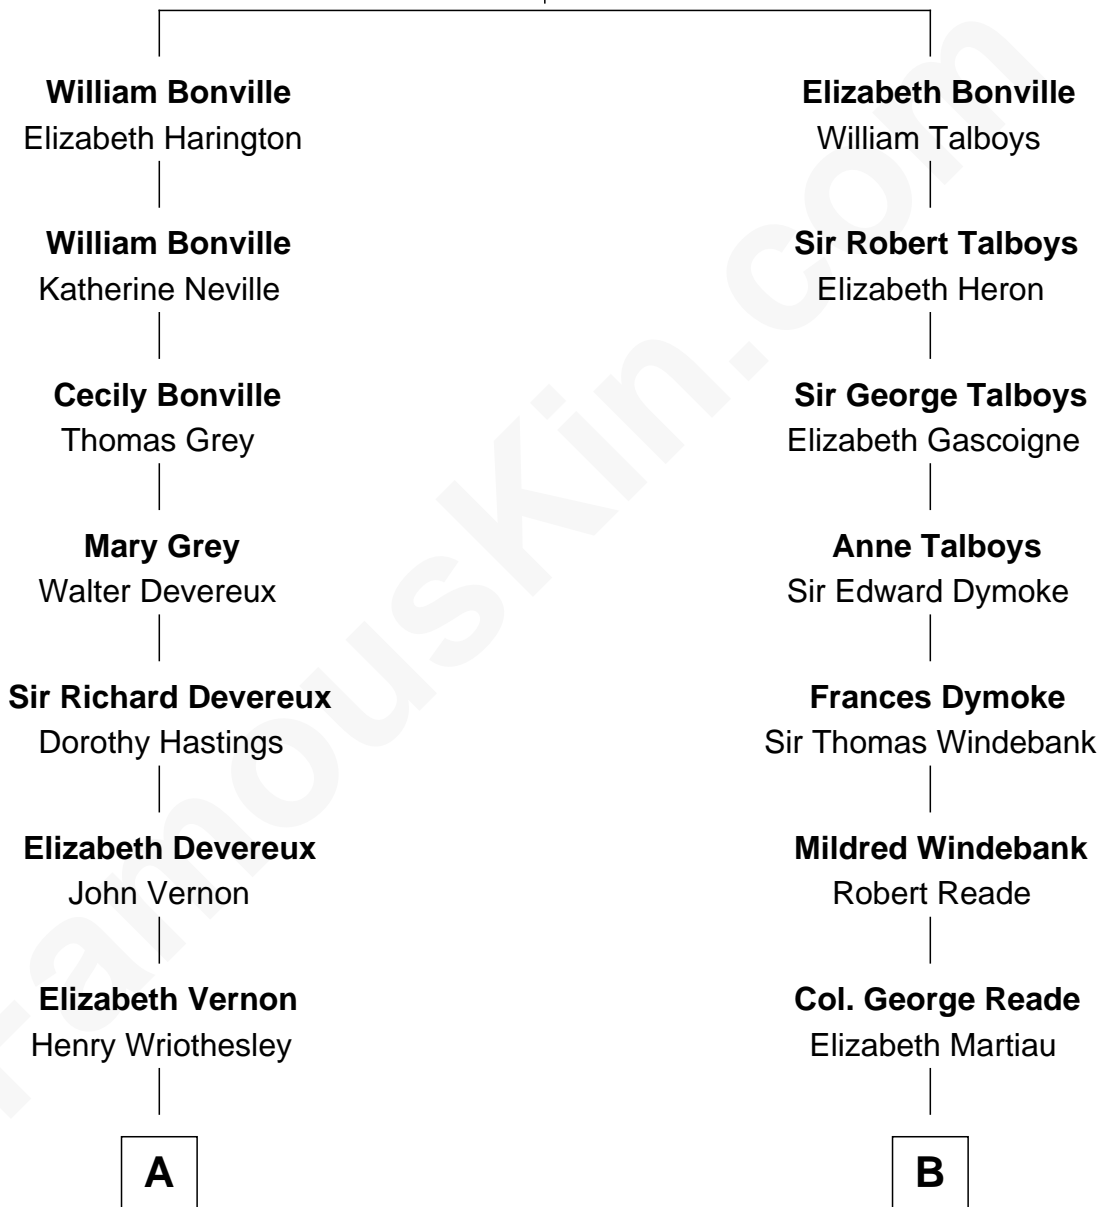

# FamousKin.com Relationship Chart of

**Sarah Ferguson**

*Duchess of York*

15th cousin 3 times removed of

**General George S. Patton**

*U.S. Army - World War II*

**Sir William Bonville**

Margaret Grey

**A**

**Thomas Wriothesley**  
Rachel Massüe de Ruvigny

**Rachel Wriothesley**  
William Russell

**Sir Wriothesley Russell**  
Elizabeth Howland

**John Russell**  
Gertrude Leveson-Gower

**Francis Russell**  
Elizabeth Keppel

**Sir John Russell**  
Georgiana Gordon

**Louisa Jane Russell**  
James Hamilton

**Louisa Jane Hamilton**  
William Henry Walter Montagu-Douglas-Scott

**Herbert Andrew Montagu-Douglas-Scott**  
Marie Josephine Edwards