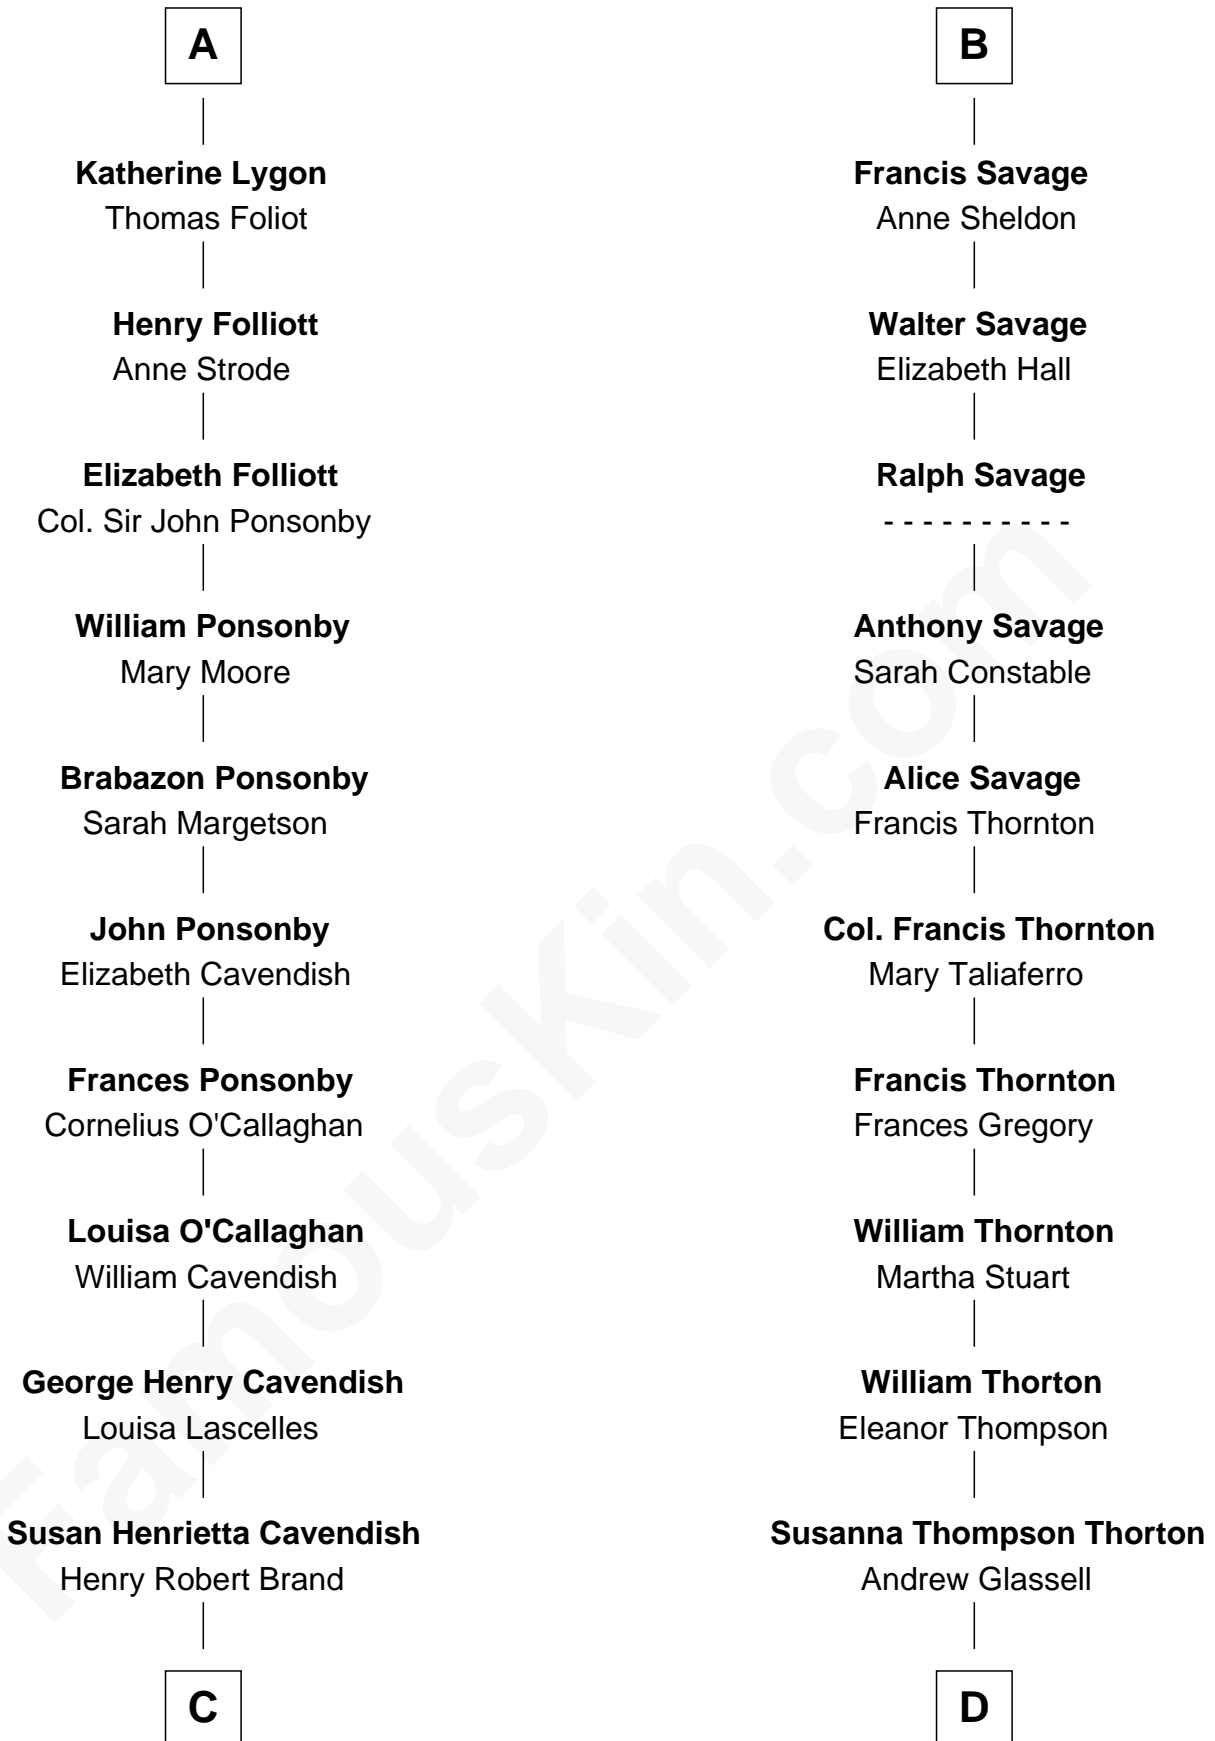

FamousKin.com Relationship Chart of

Sarah Ferguson

Duchess of York

19th cousin 1 time removed of

General George S. Patton

U.S. Army - World War II

Bartholomew de Badlesmere

Margaret de Clare

Sir William de Bohun

Elizabeth de Bohun

Sir Richard Fitzalan

Elizabeth Fitzalan

Sir Robert Goushill

Joan Goushill

Sir Thomas Stanley

Katherine Stanley

Sir John Savage

Sir Christopher Savage

Anne Stanley

Sir Christopher Savage

Anne Lygon

B

C

Margaret Brand
Algernon Francis Holford Ferguson

Andrew Henry Ferguson
Marian Louisa Montagu-Douglas-Scott

Ronald Ivor Ferguson
Susan Mary Wright

Sarah Ferguson
Duchess of York

D

Susan Thornton Glassell
George Smith Patton

George Smith Patton
Ruth Wilson