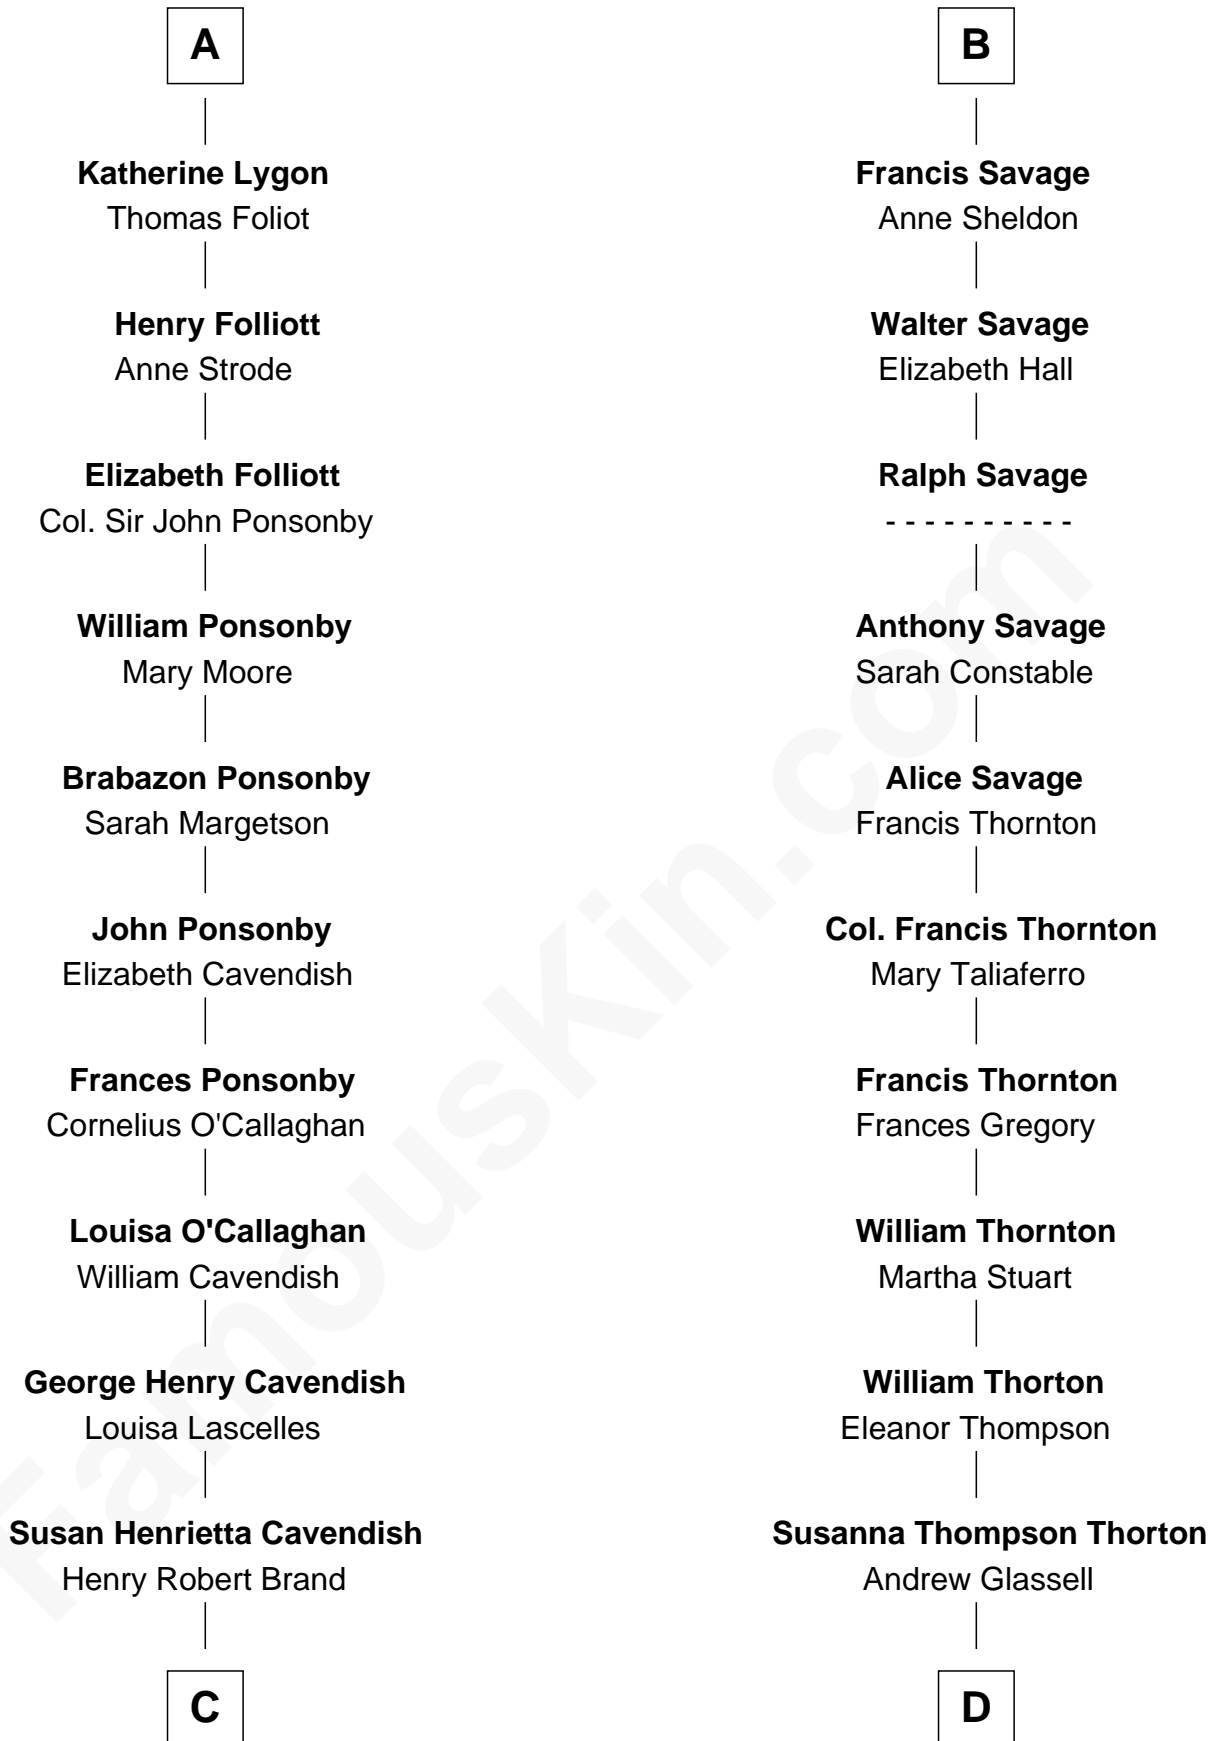

FamousKin.com
Relationship Chart of
Sarah Ferguson
Duchess of York

19th cousin 1 time removed of
General George S. Patton
U.S. Army - World War II

C

Margaret Brand
Algernon Francis Holford Ferguson

Andrew Henry Ferguson
Marian Louisa Montagu-Douglas-Scott

Ronald Ivor Ferguson
Susan Mary Wright

Sarah Ferguson
Duchess of York

D

Susan Thornton Glassell
George Smith Patton

George Smith Patton
Ruth Wilson

General George S. Patton
U.S. Army - World War II

FamousKin.com