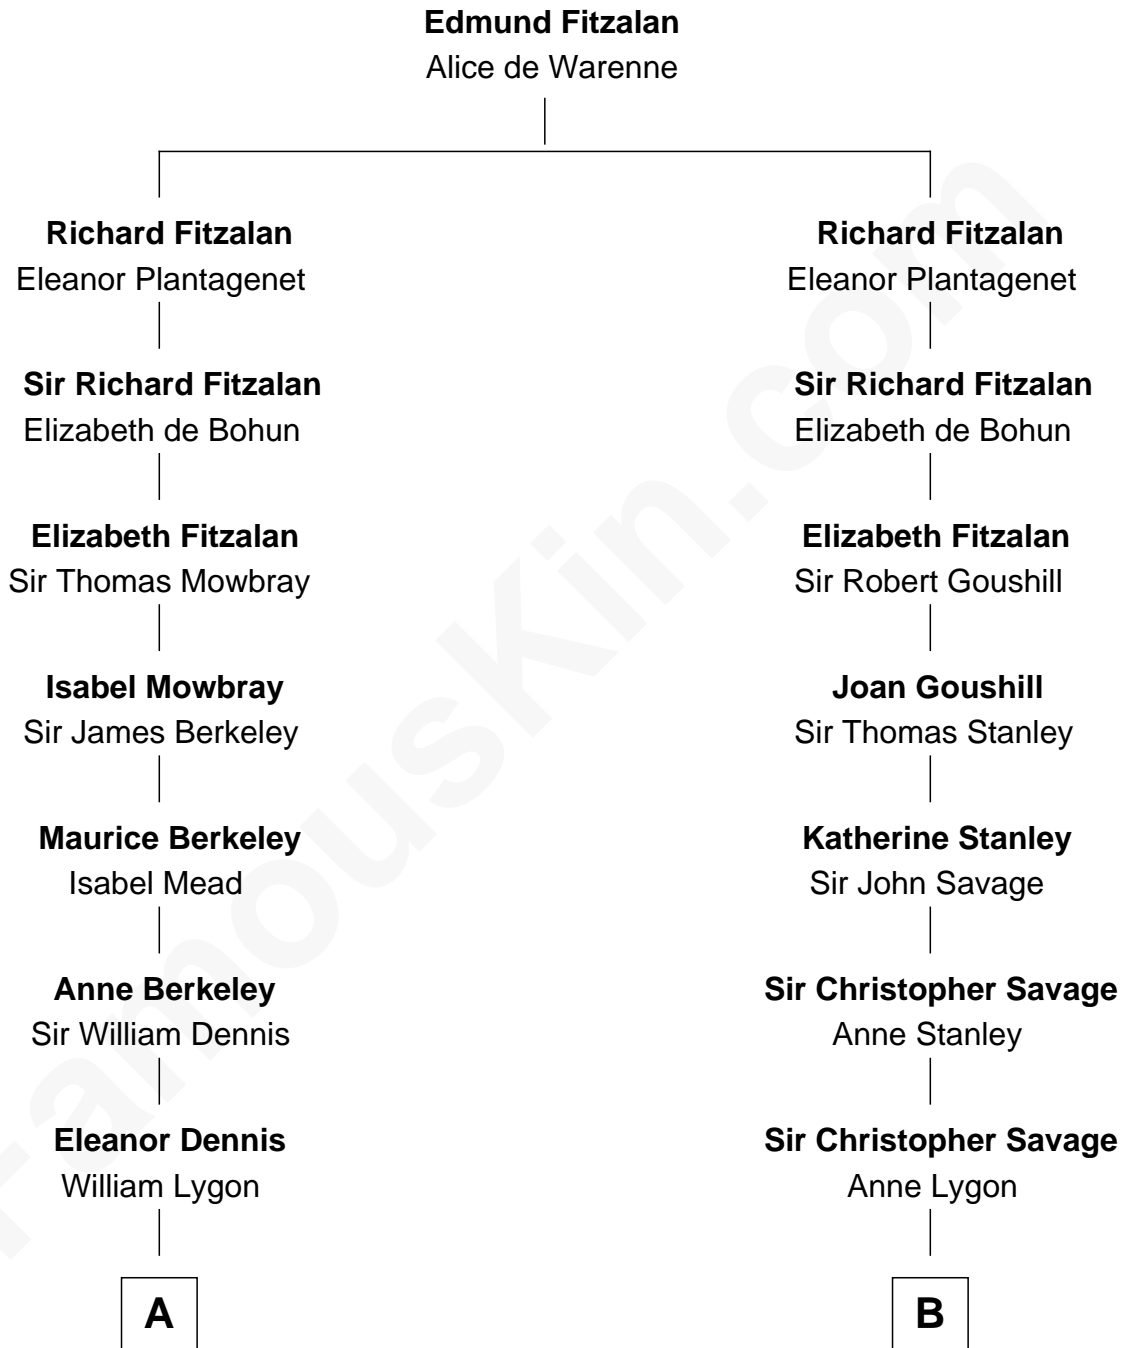

FamousKin.com
Relationship Chart of
Sarah Ferguson
Duchess of York

19th cousin 1 time removed of
General George S. Patton
U.S. Army - World War II

C

Margaret Brand
Algernon Francis Holford Ferguson

Andrew Henry Ferguson
Marian Louisa Montagu-Douglas-Scott

Ronald Ivor Ferguson
Susan Mary Wright

Sarah Ferguson
Duchess of York

D

Susan Thornton Glassell
George Smith Patton

George Smith Patton
Ruth Wilson

General George S. Patton
U.S. Army - World War II

FamousKin.com