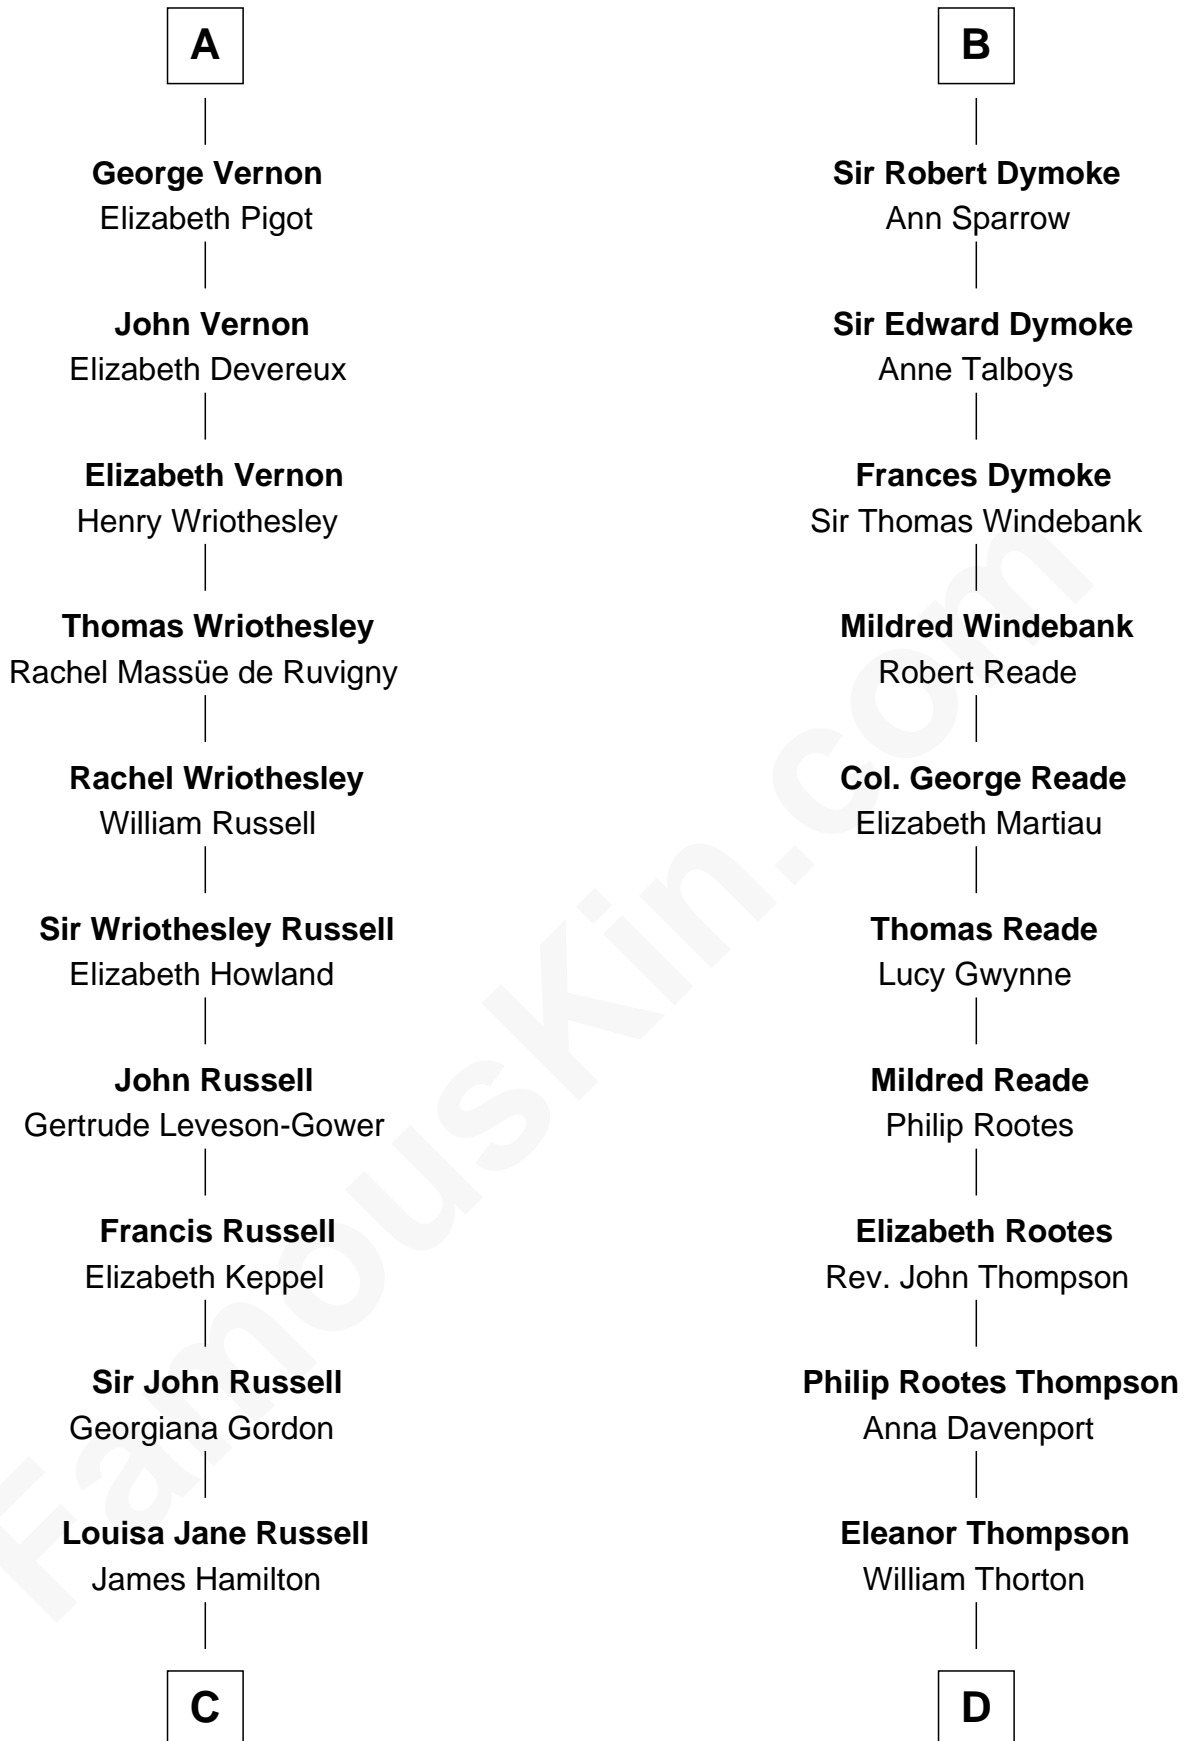

# FamousKin.com Relationship Chart of

**Sarah Ferguson**

*Duchess of York*

20th cousin 1 time removed of

**General George S. Patton**

*U.S. Army - World War II*

**Ralph VII de Toeni**

Mary - - - - -

**C**

**Louisa Jane Hamilton**

William Henry Walter Montagu-Douglas-Scott

**Herbert Andrew Montagu-Douglas-Scott**

Marie Josephine Edwards

**Marian Louisa Montagu-Douglas-Scott**

Andrew Henry Ferguson

**Ronald Ivor Ferguson**

Susan Mary Wright

**Sarah Ferguson**

*Duchess of York*

**D**

**Susanna Thompson Thornton**

Andrew Glassell

**Susan Thornton Glassell**

George Smith Patton