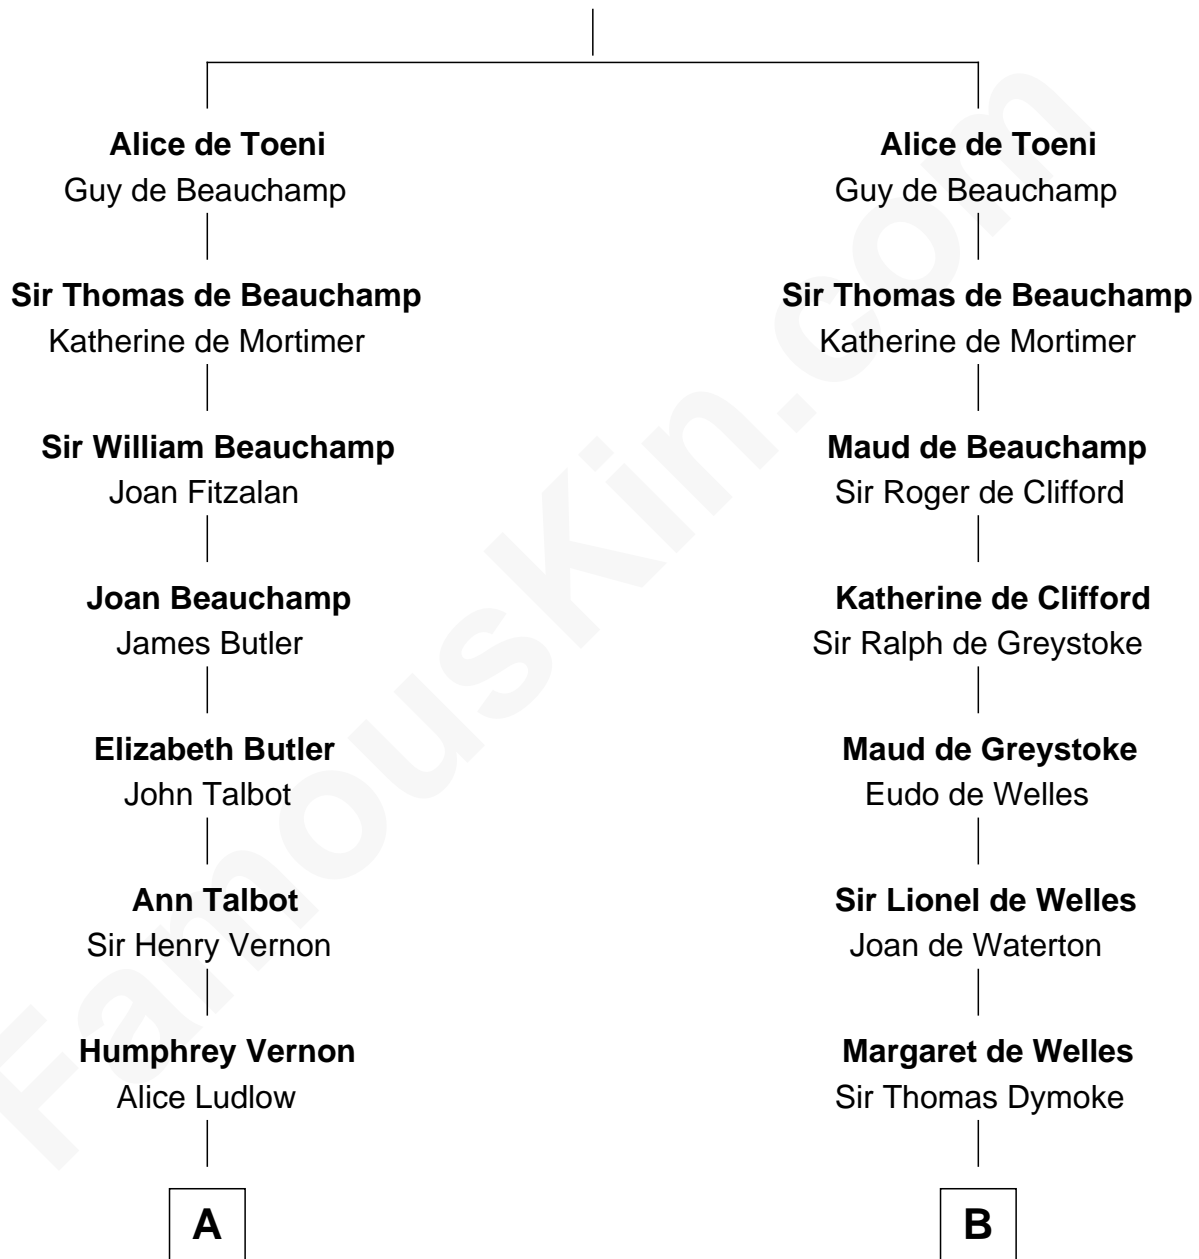

# FamousKin.com Relationship Chart of

**Sarah Ferguson**

*Duchess of York*

20th cousin 1 time removed of

**General George S. Patton**

*U.S. Army - World War II*

**Ralph VII de Toeni**

Mary - - - - -

**C**

**Louisa Jane Hamilton**

William Henry Walter Montagu-Douglas-Scott

**Herbert Andrew Montagu-Douglas-Scott**

Marie Josephine Edwards

**Marian Louisa Montagu-Douglas-Scott**

Andrew Henry Ferguson

**Ronald Ivor Ferguson**

Susan Mary Wright

**Sarah Ferguson**

*Duchess of York*

**D**

**Susanna Thompson Thornton**

Andrew Glassell

**Susan Thornton Glassell**

George Smith Patton